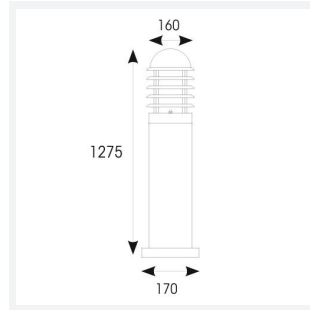

Madrid

Madrid Bollard 1275mm Black
Code: AMAD100/1/B

Category	Bollards
Application	Hospitality, Outdoor, Residential, Retail
Specification	Architectural

PRODUCT FEATURES

- High Grade AISI 316L stainless steel bollard (AMAD**/1/SS) and die-cast extruded aluminium bollard (AMAD**/1/B) suitable for residential, hospitality and commercial applications (supplied less lamp)
- Louvred head design and opal polycarbonate diffuser
- Textured black powder coat finish (AMAD**/1/B only)
- Option to add OCTO Connected by WiZ A60 smart lamp

GENERAL INFORMATION	
Wattage	60W
Input	220-240V
Operating Temp	-10°C - 40°C
Product Weight without Packaging	3.27 kg

TECHNICAL INFORMATION	
Light Source	E27
Colour / Finish	Black
IP Rating	IP44
Class Protection	1
Internal / External	External
Surface / Recessed / Suspended	Floor
Warranty (Years)	5
CE Mark	Yes
Diameter	170 mm
Height	1,275 mm