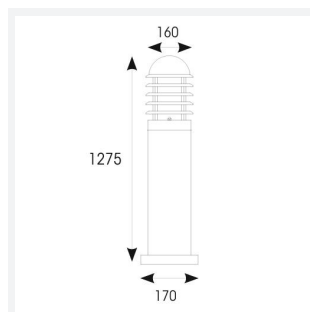

@ansell_lighting

ansellighting

Ansell Lighting

ansell_lighting

Madrid

Madrid Bollard 1275mm Black

Code: AMAD100/1/B

Category	Bollards
Application	Hospitality, Outdoor, Residential, Retail
Specification	Architectural

PRODUCT FEATURES

- High Grade AISI 316L stainless steel bollard (AMAD**/1/SS) and die-cast extruded aluminium bollard (AMAD**/1/B) suitable for residential, hospitality and commercial applications (supplied less lamp)
- Louvred head design and opal polycarbonate diffuser
- Textured black powder coat finish (AMAD**/1/B only)
- Option to add OCTO Connected by WiZ A60 smart lamp

GENERAL INFORMATION

Wattage	60W
Input	220/240V
Operating Temp	-10°C - 40°C
Product Weight without Packaging	3.27 kg

TECHNICAL INFORMATION

Light Source	E27
Colour / Finish	Black
IP Rating	IP44
Class Protection	1
Internal / External	External
Surface / Recessed / Suspended	Floor
Warranty (Years)	5
CE Mark	Yes
Diameter	170 mm
Height	1,275 mm