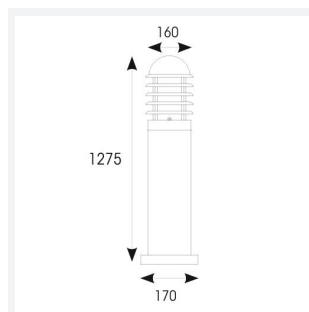

Madrid

Madrid Bollard 1275mm Black

Code: AMAD100/1/B

Category	Bollards
Application	Hospitality, Outdoor, Residential, Retail
Specification	Architectural

- High Grade AISI 316L stainless steel bollard (AMAD**/1/SS) and die-cast extruded aluminium bollard (AMAD**/1/B) suitable for residential, hospitality and commercial applications (supplied less lamp)
- Louvred head design and opal polycarbonate diffuser
- Textured black powder coat finish (AMAD**/1/B only)
- Option to add OCTO Connected by WiZ A60 smart lamp

GENERAL INFORMATION

Wattage	60W
Input	220-240V
Operating Temp	-10°C - 40°C
Product Weight without Packaging	3.27 kg

TECHNICAL INFORMATION

Light Source	E27
Colour / Finish	Black
IP Rating	IP44
Class Protection	1
Internal / External	External
Surface / Recessed / Suspended	Floor
Warranty (Years)	5
CE Mark	Yes
Diameter	170 mm
Height	1,275 mm