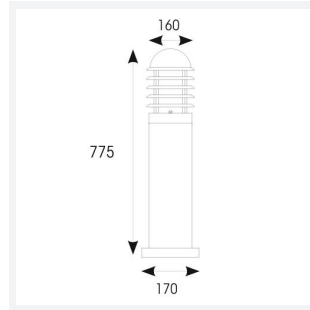

# Madrid

Madrid Bollard 775mm Stainless Steel

Code: AMAD075/1/SS

Category	Bollards
Application	Hospitality, Outdoor, Residential, Retail
Specification	Architectural

- High Grade AISI 316L stainless steel bollard (AMAD\*\*/1/SS) and die-cast extruded aluminium bollard (AMAD\*\*/1/B) suitable for residential, hospitality and commercial applications (supplied less lamp)
- Louvred head design and opal polycarbonate diffuser
- Textured black powder coat finish (AMAD\*\*/1/B only)
- Option to add OCTO Connected by WiZ A60 smart lamp

## TECHNICAL INFORMATION

Light Source	E27
Colour / Finish	Stainless Steel
IP Rating	IP44
Class Protection	1
Internal / External	External
Surface / Recessed / Suspended	Floor
Warranty (Years)	5
CE Mark	Yes
Diameter	170 mm
Height	775 mm