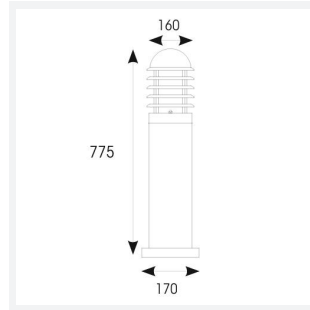

Madrid

Madrid Bollard 775mm Stainless Steel
Code: AMAD075/1/SS

Category	Bollards
Application	Hospitality, Outdoor, Residential, Retail
Specification	Architectural

PRODUCT FEATURES

- High Grade AISI 316L stainless steel bollard (AMAD**/1/SS) and die-cast extruded aluminium bollard (AMAD**/1/B) suitable for residential, hospitality and commercial applications (supplied less lamp)
- Louvred head design and opal polycarbonate diffuser
- Textured black powder coat finish (AMAD**/1/B only)
- Option to add OCTO Connected by WiZ A60 smart lamp

GENERAL INFORMATION	
Wattage	60W
Input	220/240V
Operating Temp	-10°C - 40°C
Product Weight without Packaging	2.172 kg

TECHNICAL INFORMATION	
Light Source	E27
Colour / Finish	Stainless Steel
IP Rating	IP44
Class Protection	1
Internal / External	External
Surface / Recessed / Suspended	Floor
Warranty (Years)	5
CE Mark	Yes
Diameter	170 mm
Height	775 mm