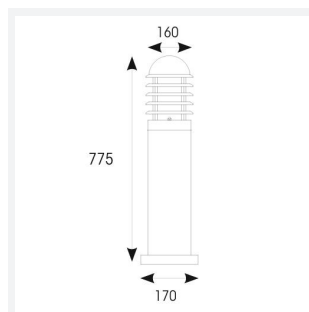

# Madrid

Madrid Bollard 775mm Black  
Code: AMAD075/1/B

Category	Bollards
Application	Hospitality, Outdoor, Residential, Retail
Specification	Architectural

### TECHNICAL INFORMATION

Light Source	E27
Colour / Finish	Black
IP Rating	IP44
Class Protection	1
Internal / External	External
Surface / Recessed / Suspended	Floor
Warranty (Years)	5
CE Mark	Yes
Diameter	170 mm
Height	775 mm