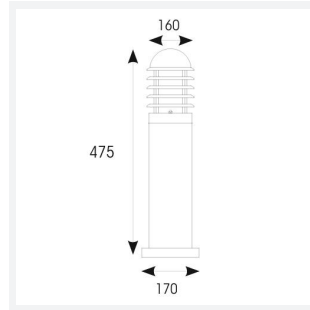

Madrid

Madrid Bollard 475mm Stainless Steel
Code: AMAD045/1/SS

Category	Bollards
Application	Hospitality, Outdoor, Residential, Retail
Specification	Architectural

PRODUCT FEATURES

- High Grade AISI 316L stainless steel bollard (AMAD**/1/SS) and die-cast extruded aluminium bollard (AMAD**/1/B) suitable for residential, hospitality and commercial applications (supplied less lamp)
- Louvred head design and opal polycarbonate diffuser
- Textured black powder coat finish (AMAD**/1/B only)
- Option to add OCTO Connected by WiZ A60 smart lamp

GENERAL INFORMATION	
Wattage	60W
Input	220/240V
Operating Temp	-10°C - 40°C
Product Weight without Packaging	2.17 kg

TECHNICAL INFORMATION	
Light Source	E27
Colour / Finish	Stainless Steel
IP Rating	IP44
Class Protection	1
Internal / External	External
Surface / Recessed / Suspended	Floor
Warranty (Years)	5
CE Mark	Yes
Diameter	170 mm
Height	475 mm