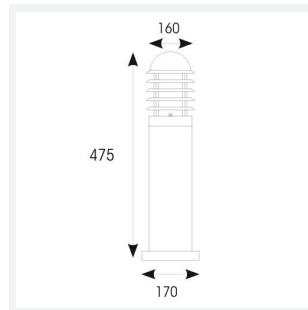

# Madrid

Madrid Bollard 475mm Stainless Steel  
Code: AMAD045/1/SS

Category	Bollards
Application	Hospitality, Outdoor, Residential, Retail
Specification	Architectural

- High Grade AISI 316L stainless steel bollard (AMAD\*\*/1/SS) and die-cast extruded aluminium bollard (AMAD\*\*/1/B) suitable for residential, hospitality and commercial applications (supplied less lamp)
- Louvred head design and opal polycarbonate diffuser
- Textured black powder coat finish (AMAD\*\*/1/B only)
- Option to add OCTO Connected by WiZ A60 smart lamp

## TECHNICAL INFORMATION

Light Source	E27
Colour / Finish	Stainless Steel
IP Rating	IP44
Class Protection	1
Internal / External	External
Surface / Recessed / Suspended	Floor
Warranty (Years)	5
CE Mark	Yes
Diameter	170 mm
Height	475 mm