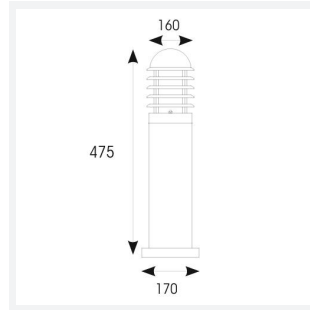

Madrid

Madrid Bollard 475mm Black
Code: AMAD045/1/B

Category	Bollards
Application	Hospitality, Outdoor, Residential, Retail
Specification	Architectural

PRODUCT FEATURES

- High Grade AISI 316L stainless steel bollard (AMAD**/1/SS) and die-cast extruded aluminium bollard (AMAD**/1/B) suitable for residential, hospitality and commercial applications (supplied less lamp)
- Louvred head design and opal polycarbonate diffuser
- Textured black powder coat finish (AMAD**/1/B only)
- Option to add OCTO Connected by WiZ A60 smart lamp

GENERAL INFORMATION

Wattage	60W
Input	220/240V
Operating Temp	-10°C - 40°C
Product Weight without Packaging	1.85 kg

TECHNICAL INFORMATION

Light Source	E27
Colour / Finish	Black
IP Rating	IP44
Class Protection	1
Internal / External	External
Surface / Recessed / Suspended	Floor
Warranty (Years)	5
CE Mark	Yes
Diameter	170 mm
Height	475 mm