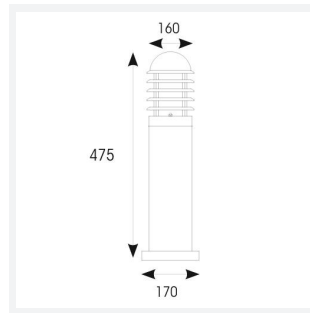

@ansell_lighting

ansellighting

Ansell Lighting

ansell_lighting

Madrid

Madrid Bollard 475mm Black

Code: AMAD045/1/B

Category	Bollards
Application	Hospitality, Outdoor, Residential, Retail
Specification	Architectural

GENERAL INFORMATION

Wattage	60W
Input	220-240V
Operating Temp	-10°C - 40°C
Product Weight without Packaging	1.85 kg

TECHNICAL INFORMATION

Light Source	E27
Colour / Finish	Black
IP Rating	IP44
Class Protection	1
Internal / External	External
Surface / Recessed / Suspended	Floor
Warranty (Years)	5
CE Mark	Yes
Diameter	170 mm
Height	475 mm