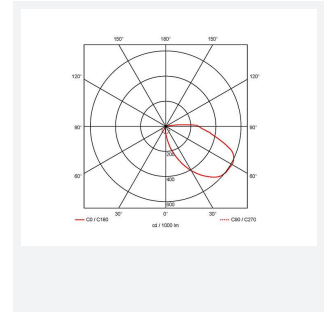

# Mira 2

Mira 2 Asymmetrical Floodlight 800W Daylight  
Code: AM2LED/ASY/800

Category	Floodlights
Application	Industrial
Specification	Performance

GENERAL INFORMATION	
Wattage	789W
Lumens Delivered	109000lm
Lm/W	138lm/W
Beam Angle	90
CRI	70
CCT	5000K
Input	220/240V
Operating Temp	-20°C - 50°C
SDCM	6
Product Weight without Packaging	25.06 kg

TECHNICAL INFORMATION	
Light Source	LED
Colour / Finish	Graphite
IP Rating	IP65
Class Protection	1
Internal / External	External
Surface / Recessed / Suspended	Wall
Lumen Depreciation	L80 70,000h
Warranty (Years)	5
CE Mark	Yes
Height	645 mm