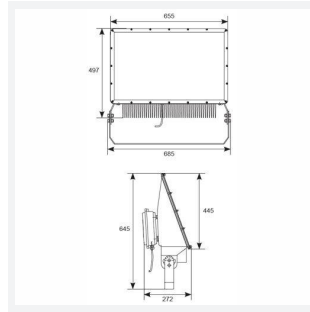

PRODUCT FEATURES

- Die-cast LED floodlight for lighting for large open spaces, sports centres and industrial spaces
- Asymmetric reflector for anti-light pollution
- Textured graphite colour finish
- Non-dimmable

GENERAL INFORMATION	
Wattage	789W
Lumens Delivered	109000lm
Lm/W	138lm/W
Beam Angle	90
CRI	70
CCT	5000K
Input	220/240V
Operating Temp	-20°C - 50°C
SDCM	6
Product Weight without Packaging	25.06 kg

TECHNICAL INFORMATION	
Light Source	LED
Colour / Finish	Graphite
IP Rating	IP65
Class Protection	1
Internal / External	External
Surface / Recessed / Suspended	Wall
Lumen Depreciation	L80 70,000h
Warranty (Years)	5
CE Mark	Yes
Height	645 mm