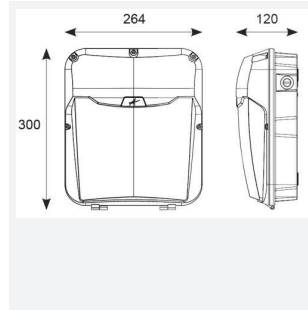

Lynx

Lynx Wallpack OCTO Smart Control Emergency Code: ALWPLED/OCTO/M3

Category	Bulkheads
Application	Commercial, Education, Healthcare, Hospitality, Industrial, Outdoor, Residential, Retail
Specification	Performance

GENERAL INFORMATION	
Wattage	29W
Lumens Delivered	2000lm
Lm/W	71lm/W
Beam Angle	25/75
CRI	80
CCT	4000K
Input	220-240V
Operating Temp	0°C - 25°C
SDCM	6

TECHNICAL INFORMATION	
Light Source	LED
Colour / Finish	Black
IP Rating	IP65
Class Protection	1
Internal / External	External
Surface / Recessed / Suspended	Wall
Lumen Depreciation	L70 60,000h
Warranty (Years)	5
CE Mark	Yes
Height	300 mm