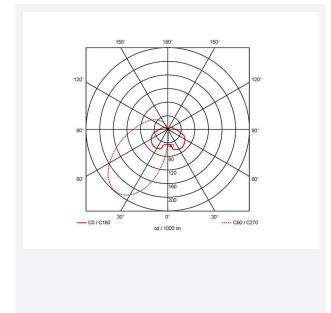

Lynx

Lynx Wallpack OCTO Smart Control Emergency Code: ALWPLED/OCTO/M3

Category	Bulkheads
Application	Commercial, Education, Healthcare, Hospitality, Industrial, Outdoor, Residential, Retail
Specification	Performance

GENERAL INFORMATION	
Wattage	29W
Lumens Delivered	2000lm
Lm/W	71lm/W
Beam Angle	25/75
CRI	80
CCT	4000K
Input	220-240V
Operating Temp	0°C - 25°C
SDCM	6

TECHNICAL INFORMATION	
Light Source	LED
Colour / Finish	Black
IP Rating	IP65
Class Protection	1
Internal / External	External
Surface / Recessed / Suspended	Wall
Lumen Depreciation	L70 60,000h
Warranty (Years)	5
CE Mark	Yes
Height	300 mm