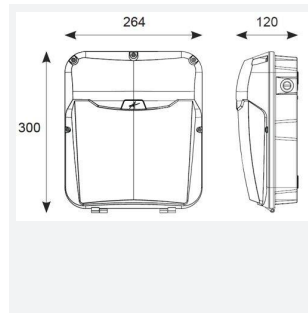

Lynx

Lynx Wallpack OCTO Smart Control Emergency Code: ALWPLED/OCTO/M3

Category	Bulkheads
Application	Commercial, Education, Healthcare, Hospitality, Industrial, Outdoor, Residential, Retail
Specification	Performance

GENERAL INFORMATION	
Wattage	29W
Lumens Delivered	2000lm
Lm/W	71lm/W
Beam Angle	25/75
CRI	80
CCT	4000K
Input	220-240V
Operating Temp	0°C - 25°C
SDCM	6

TECHNICAL INFORMATION	
Light Source	LED
Colour / Finish	Black
IP Rating	IP65
Class Protection	1
Internal / External	External
Surface / Recessed / Suspended	Wall
Lumen Depreciation	L70 60,000h
Warranty (Years)	5
CE Mark	Yes
Height	300 mm