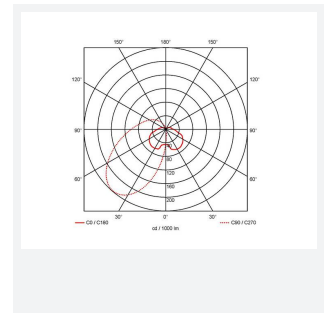

# Lynx

Lynx Wallpack OCTO Smart Control Emergency  
Code: ALWPLED/OCTO/M3

Category	Bulkheads
Application	Commercial, Education, Healthcare, Hospitality, Industrial, Outdoor, Residential, Retail
Specification	Performance

GENERAL INFORMATION	
Wattage	29W
Lumens Delivered	2000lm
Lm/W	71lm/W
Beam Angle	25/75
CRI	80
CCT	4000K
Input	220/240V
Operating Temp	0°C - 25°C
SDCM	6

TECHNICAL INFORMATION	
Light Source	LED
Colour / Finish	Black
IP Rating	IP65
Class Protection	1
Internal / External	External
Surface / Recessed / Suspended	Wall
Lumen Depreciation	L70 60,000h
Warranty (Years)	5
CE Mark	Yes
Height	300 mm