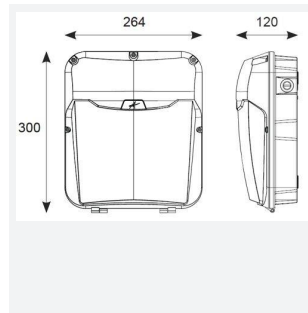

PRODUCT FEATURES

- Robust wall mounted luminaire for general accent illumination and suitable for education, commercial, industrial applications
- Die-cast aluminium body with vandal resistant polycarbonate Fresnel lens diffuser
- Multiple conduit entry and BESA box fixing points
- Integral emergency option provides downward illumination with a beam angle of 60°
- Tamper-proof allen key screws supplied as standard
- Photocell and sensor options

GENERAL INFORMATION	
Wattage	29W
Lumens Delivered	2000lm
Lm/W	71lm/W
Beam Angle	25/75
CRI	80
CCT	4000K
Input	220/240V
Operating Temp	0°C - 25°C
SDCM	6

TECHNICAL INFORMATION	
Light Source	LED
Colour / Finish	Black
IP Rating	IP65
Class Protection	1
Internal / External	External
Surface / Recessed / Suspended	Wall
Lumen Depreciation	L70 60,000h
Warranty (Years)	5
CE Mark	Yes
Height	300 mm