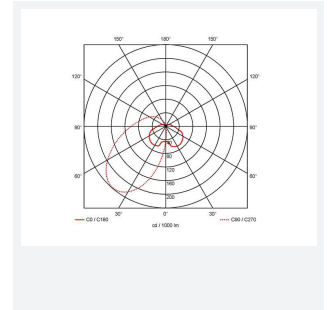

PRODUCT FEATURES

- Robust wall mounted luminaire for general accent illumination and suitable for education, commercial, industrial applications
- Die-cast aluminium body with vandal resistant polycarbonate Fresnel lens diffuser
- Multiple conduit entry and BESA box fixing points
- Integral emergency option provides downward illumination with a beam angle of 60°
- Tamper-proof allen key screws supplied as standard
- Photocell and sensor options

GENERAL INFORMATION	
Wattage	29W
Lumens Delivered	2000lm
Lm/W	71lm/W
Beam Angle	25/75
CRI	80
CCT	4000K
Input	220-240V
Operating Temp	0°C - 25°C
SDCM	6

TECHNICAL INFORMATION	
Light Source	LED
Colour / Finish	Black
IP Rating	IP65
Class Protection	1
Internal / External	External
Surface / Recessed / Suspended	Wall
Lumen Depreciation	L70 60,000h
Warranty (Years)	5
CE Mark	Yes
Height	300 mm