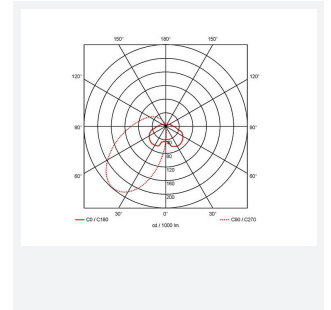

PRODUCT FEATURES

- Robust wall mounted luminaire for general accent illumination and suitable for education, commercial, industrial applications
- Die-cast aluminium body with vandal resistant polycarbonate Fresnel lens diffuser
- Multiple conduit entry and BESA box fixing points
- Integral emergency option provides downward illumination with a beam angle of 60°
- Tamper-proof allen key screws supplied as standard
- Photocell and sensor options

GENERAL INFORMATION	
Wattage	29W
Lumens Delivered	2000lm
Lm/W	71lm/W
Beam Angle	25/75
CRI	80
CCT	4000K
Input	220/240V
Operating Temp	0°C - 25°C
SDCM	6
Product Weight without Packaging	2.187 kg

TECHNICAL INFORMATION	
Light Source	LED
Colour / Finish	Black
IP Rating	IP65
Class Protection	1
Internal / External	External
Surface / Recessed / Suspended	Wall
Lumen Depreciation	L70 60,000h
Warranty (Years)	5
CE Mark	Yes
Height	300 mm