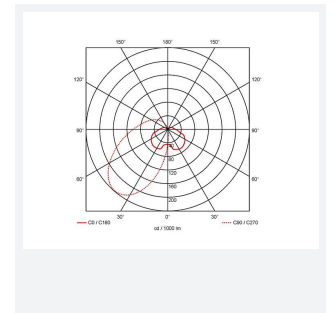

PRODUCT FEATURES

- Robust wall mounted luminaire for general accent illumination and suitable for education, commercial, industrial applications
- Die-cast aluminium body with vandal resistant polycarbonate Fresnel lens diffuser
- Multiple conduit entry and BESA box fixing points
- Integral emergency option provides downward illumination with a beam angle of 60°
- Tamper-proof allen key screws supplied as standard
- Photocell and sensor options

GENERAL INFORMATION	
Wattage	29W
Lumens Delivered	2000lm
Lm/W	71lm/W
Beam Angle	25/75
CRI	80
CCT	4000K
Input	220-240V
Operating Temp	0°C - 25°C
SDCM	6
Product Weight without Packaging	2.187 kg

TECHNICAL INFORMATION	
Light Source	LED
Colour / Finish	Black
IP Rating	IP65
Class Protection	1
Internal / External	External
Surface / Recessed / Suspended	Wall
Lumen Depreciation	L70 60,000h
Warranty (Years)	5
CE Mark	Yes
Height	300 mm