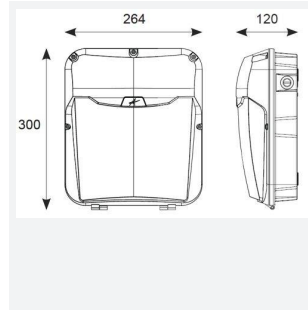

PRODUCT FEATURES

- Robust wall mounted luminaire for general accent illumination and suitable for education, commercial, industrial applications
- Die-cast aluminium body with vandal resistant polycarbonate Fresnel lens diffuser
- Multiple conduit entry and BESA box fixing points
- Integral emergency option provides downward illumination with a beam angle of 60°
- Tamper-proof allen key screws supplied as standard
- Photocell and sensor options

GENERAL INFORMATION	
Wattage	29W
Lumens Delivered	2000lm
Lm/W	71lm/W
Beam Angle	25/75
CRI	80
CCT	4000K
Input	220/240V
Operating Temp	0°C - 25°C
SDCM	6
Product Weight without Packaging	2.187 kg

TECHNICAL INFORMATION	
Light Source	LED
Colour / Finish	Black
IP Rating	IP65
Class Protection	1
Internal / External	External
Surface / Recessed / Suspended	Wall
Lumen Depreciation	L70 60,000h
Warranty (Years)	5
CE Mark	Yes
Height	300 mm