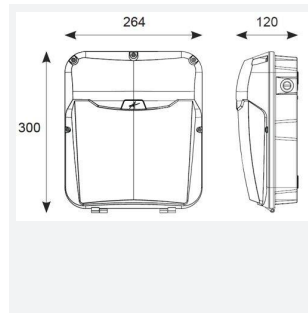

PRODUCT FEATURES

- Robust wall mounted luminaire for general accent illumination and suitable for education, commercial, industrial applications
- Die-cast aluminium body with vandal resistant polycarbonate Fresnel lens diffuser
- Multiple conduit entry and BESA box fixing points
- Integral emergency option provides downward illumination with a beam angle of 60°
- Tamper-proof allen key screws supplied as standard
- Photocell and sensor options

GENERAL INFORMATION	
Wattage	29W
Lumens Delivered	2000lm
Lm/W	71lm/W
Beam Angle	25/75
CRI	80
CCT	4000K
Input	220-240V
Operating Temp	0°C - 25°C
SDCM	6
Product Weight without Packaging	2.187 kg

TECHNICAL INFORMATION	
Light Source	LED
Colour / Finish	Black
IP Rating	IP65
Class Protection	1
Internal / External	External
Surface / Recessed / Suspended	Wall
Lumen Depreciation	L70 60,000h
Warranty (Years)	5
CE Mark	Yes
Height	300 mm