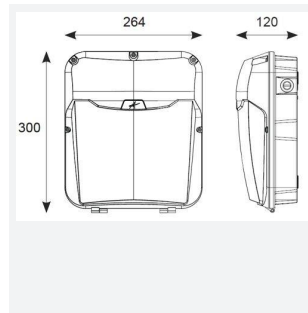

PRODUCT FEATURES

- Robust wall mounted luminaire for general accent illumination and suitable for education, commercial, industrial applications
- Die-cast aluminium body with vandal resistant polycarbonate Fresnel lens diffuser
- Multiple conduit entry and BESA box fixing points
- Integral emergency option provides downward illumination with a beam angle of 60°
- Tamper-proof allen key screws supplied as standard
- Photocell and sensor options

GENERAL INFORMATION	
Wattage	29W
Lumens Delivered	2000lm
Lm/W	71lm/W
Beam Angle	25/75
CRI	80
CCT	4000K
Input	220-240V
Operating Temp	0°C - 25°C
SDCM	6
Product Weight without Packaging	2.152 kg

TECHNICAL INFORMATION	
Light Source	LED
Colour / Finish	Black
IP Rating	IP65
Class Protection	1
Internal / External	External
Surface / Recessed / Suspended	Wall
Lumen Depreciation	L70 60,000h
Warranty (Years)	5
CE Mark	Yes
Height	300 mm