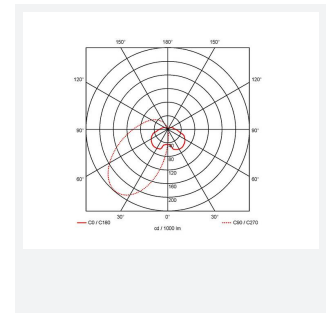

PRODUCT FEATURES

- Robust wall mounted luminaire for general accent illumination and suitable for education, commercial, industrial applications
- Die-cast aluminium body with vandal resistant polycarbonate Fresnel lens diffuser
- Multiple conduit entry and BESA box fixing points
- Integral emergency option provides downward illumination with a beam angle of 60°
- Tamper-proof allen key screws supplied as standard
- Photocell and sensor options

GENERAL INFORMATION	
Wattage	29W
Lumens Delivered	2000lm
Lm/W	71lm/W
Beam Angle	25/75
CRI	80
CCT	4000K
Input	220-240V
Operating Temp	0°C - 25°C
SDCM	6
Product Weight without Packaging	2.152 kg

TECHNICAL INFORMATION	
Light Source	LED
Colour / Finish	Black
IP Rating	IP65
Class Protection	1
Internal / External	External
Surface / Recessed / Suspended	Wall
Lumen Depreciation	L70 60,000h
Warranty (Years)	5
CE Mark	Yes
Height	300 mm