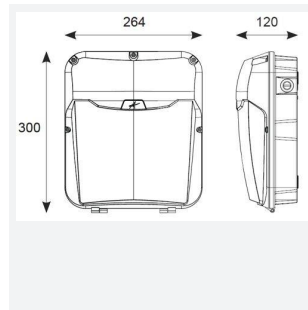

PRODUCT FEATURES

- Robust wall mounted luminaire for general accent illumination and suitable for education, commercial, industrial applications
- Die-cast aluminium body with vandal resistant polycarbonate Fresnel lens diffuser
- Multiple conduit entry and BESA box fixing points
- Integral emergency option provides downward illumination with a beam angle of 60°
- Tamper-proof allen key screws supplied as standard
- Photocell and sensor options

GENERAL INFORMATION	
Wattage	29W
Lumens Delivered	2000lm
Lm/W	71lm/W
Beam Angle	25/75
CRI	80
CCT	4000K
Input	220/240V
Operating Temp	0°C - 25°C
SDCM	6
Product Weight without Packaging	2.175 kg

TECHNICAL INFORMATION	
Light Source	LED
Colour / Finish	Black
IP Rating	IP65
Class Protection	1
Internal / External	External
Surface / Recessed / Suspended	Wall
Lumen Depreciation	L70 60,000h
Warranty (Years)	5
CE Mark	Yes
Height	300 mm