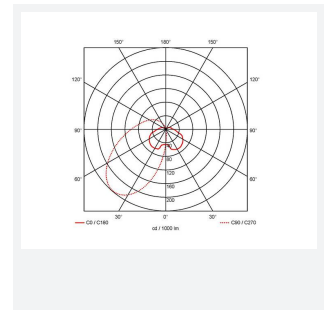

PRODUCT FEATURES

- Robust wall mounted luminaire for general accent illumination and suitable for education, commercial, industrial applications
- Die-cast aluminium body with vandal resistant polycarbonate Fresnel lens diffuser
- Multiple conduit entry and BESA box fixing points
- Integral emergency option provides downward illumination with a beam angle of 60°
- Tamper-proof allen key screws supplied as standard
- Photocell and sensor options

GENERAL INFORMATION	
Wattage	29W
Lumens Delivered	2000lm
Lm/W	71lm/W
Beam Angle	25/75
CRI	80
CCT	4000K
Input	220/240V
Operating Temp	0°C - 25°C
SDCM	6
Product Weight without Packaging	2.175 kg

TECHNICAL INFORMATION	
Light Source	LED
Colour / Finish	Black
IP Rating	IP65
Class Protection	1
Internal / External	External
Surface / Recessed / Suspended	Wall
Lumen Depreciation	L70 60,000h
Warranty (Years)	5
CE Mark	Yes
Height	300 mm