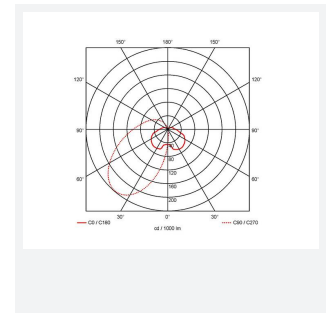

PRODUCT FEATURES

- Robust wall mounted luminaire for general accent illumination and suitable for education, commercial, industrial applications
- Die-cast aluminium body with vandal resistant polycarbonate Fresnel lens diffuser
- Multiple conduit entry and BESA box fixing points
- Integral emergency option provides downward illumination with a beam angle of 60°
- Tamper-proof allen key screws supplied as standard
- Photocell and sensor options

GENERAL INFORMATION	
Wattage	29W
Lumens Delivered	2000lm
Lm/W	71lm/W
Beam Angle	25/75
CRI	80
CCT	4000K
Input	220-240V
Operating Temp	0°C - 25°C
SDCM	6
Product Weight without Packaging	2.175 kg

TECHNICAL INFORMATION	
Light Source	LED
Colour / Finish	Black
IP Rating	IP65
Class Protection	1
Internal / External	External
Surface / Recessed / Suspended	Wall
Lumen Depreciation	L70 60,000h
Warranty (Years)	5
CE Mark	Yes
Height	300 mm