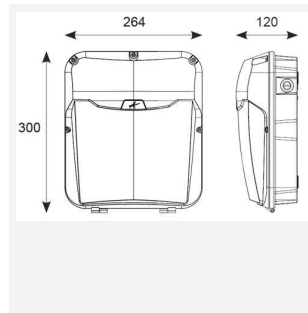

PRODUCT FEATURES

- Robust wall mounted luminaire for general accent illumination and suitable for education, commercial, industrial applications
- Die-cast aluminium body with vandal resistant polycarbonate Fresnel lens diffuser
- Multiple conduit entry and BESA box fixing points
- Integral emergency option provides downward illumination with a beam angle of 60°
- Tamper-proof allen key screws supplied as standard
- Photocell and sensor options

GENERAL INFORMATION	
Wattage	29W
Lumens Delivered	2000lm
Lm/W	71lm/W
Beam Angle	25/75
CRI	80
CCT	4000K
Input	220-240V
Operating Temp	0°C - 25°C
SDCM	6
Product Weight without Packaging	2.175 kg

TECHNICAL INFORMATION	
Light Source	LED
Colour / Finish	Black
IP Rating	IP65
Class Protection	1
Internal / External	External
Surface / Recessed / Suspended	Wall
Lumen Depreciation	L70 60,000h
Warranty (Years)	5
CE Mark	Yes
Height	300 mm