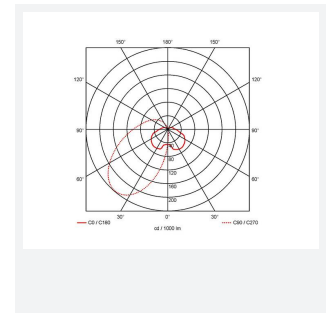

Lynx

Lynx Wallpack Corridor Function Black Code: ALWPLED/CF

Category	Bulkheads
Application	Commercial, Education, Healthcare, Hospitality, Industrial, Outdoor, Residential, Retail
Specification	Performance

GENERAL INFORMATION	
Wattage	29W
Lumens Delivered	2000lm
Lm/W	71lm/W
Beam Angle	25/75
CRI	80
CCT	4000K
Input	220/240V
Operating Temp	0°C - 25°C
SDCM	6

TECHNICAL INFORMATION	
Light Source	LED
Colour / Finish	Black
IP Rating	IP65
Class Protection	1
Internal / External	External
Surface / Recessed / Suspended	Wall
Warranty (Years)	5
CE Mark	Yes
Height	300 mm