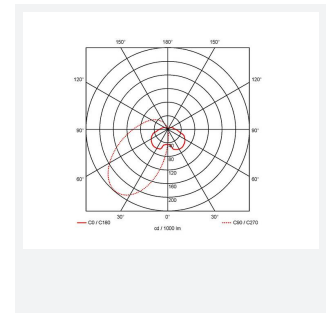

Lynx

Lynx Wallpack Corridor Function Black Code: ALWPLED/CF

Category	Bulkheads
Application	Commercial, Education, Healthcare, Hospitality, Industrial, Outdoor, Residential, Retail
Specification	Performance

GENERAL INFORMATION	
Wattage	29W
Lumens Delivered	2000lm
Lm/W	71lm/W
Beam Angle	25/75
CRI	80
CCT	4000K
Input	220-240V
Operating Temp	0°C - 25°C
SDCM	6

TECHNICAL INFORMATION	
Light Source	LED
Colour / Finish	Black
IP Rating	IP65
Class Protection	1
Internal / External	External
Surface / Recessed / Suspended	Wall
Warranty (Years)	5
CE Mark	Yes
Height	300 mm