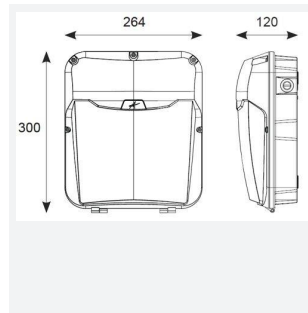

Lynx

Lynx Wallpack Corridor Function Black Code: ALWPLED/CF

Category	Bulkheads
Application	Commercial, Education, Healthcare, Hospitality, Industrial, Outdoor, Residential, Retail
Specification	Performance

GENERAL INFORMATION	
Wattage	29W
Lumens Delivered	2000lm
Lm/W	71lm/W
Beam Angle	25/75
CRI	80
CCT	4000K
Input	220-240V
Operating Temp	0°C - 25°C
SDCM	6

TECHNICAL INFORMATION	
Light Source	LED
Colour / Finish	Black
IP Rating	IP65
Class Protection	1
Internal / External	External
Surface / Recessed / Suspended	Wall
Warranty (Years)	5
CE Mark	Yes
Height	300 mm