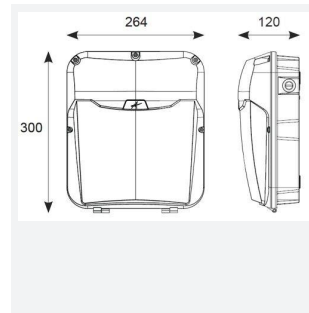

Lynx

Lynx Wallpack Corridor Function Black Code: ALWPLED/CF

Category	Bulkheads
Application	Commercial, Education, Healthcare, Hospitality, Industrial, Outdoor, Residential, Retail
Specification	Performance

GENERAL INFORMATION	
Wattage	29W
Lumens Delivered	2000lm
Lm/W	71lm/W
Beam Angle	25/75
CRI	80
CCT	4000K
Input	220/240V
Operating Temp	0°C - 25°C
SDCM	6

TECHNICAL INFORMATION	
Light Source	LED
Colour / Finish	Black
IP Rating	IP65
Class Protection	1
Internal / External	External
Surface / Recessed / Suspended	Wall
Warranty (Years)	5
CE Mark	Yes
Height	300 mm