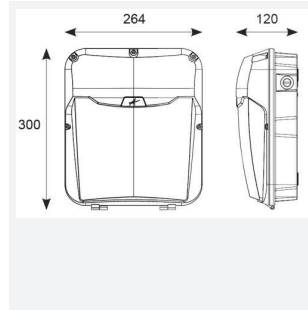

Lynx

Lynx Wallpack Corridor Function Black Code: ALWPLED/CF

Category	Bulkheads
Application	Commercial, Education, Healthcare, Hospitality, Industrial, Outdoor, Residential, Retail
Specification	Performance

GENERAL INFORMATION	
Wattage	29W
Lumens Delivered	2000lm
Lm/W	71lm/W
Beam Angle	25/75
CRI	80
CCT	4000K
Input	220-240V
Operating Temp	0°C - 25°C
SDCM	6

TECHNICAL INFORMATION	
Light Source	LED
Colour / Finish	Black
IP Rating	IP65
Class Protection	1
Internal / External	External
Surface / Recessed / Suspended	Wall
Warranty (Years)	5
CE Mark	Yes
Height	300 mm