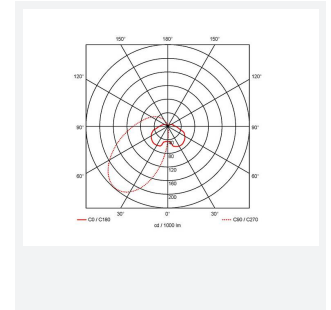

PRODUCT FEATURES

- Robust wall mounted luminaire for general accent illumination and suitable for education, commercial, industrial applications
- Die-cast aluminium body with vandal resistant polycarbonate Fresnel lens diffuser
- Multiple conduit entry and BESA box fixing points
- Integral emergency option provides downward illumination with a beam angle of 60°
- Tamper-proof allen key screws supplied as standard
- Photocell and sensor options

GENERAL INFORMATION	
Wattage	29W
Lumens Delivered	2000lm
Lm/W	71lm/W
Beam Angle	25/75
CRI	80
CCT	4000K
Input	220-240V
Operating Temp	0°C - 25°C
SDCM	6

TECHNICAL INFORMATION	
Light Source	LED
Colour / Finish	Black
IP Rating	IP65
Class Protection	1
Internal / External	External
Surface / Recessed / Suspended	Wall
Warranty (Years)	5
CE Mark	Yes
Height	300 mm