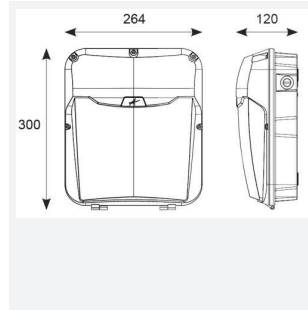

PRODUCT FEATURES

- Robust wall mounted luminaire for general accent illumination and suitable for education, commercial, industrial applications
- Die-cast aluminium body with vandal resistant polycarbonate Fresnel lens diffuser
- Multiple conduit entry and BESA box fixing points
- Integral emergency option provides downward illumination with a beam angle of 60°
- Tamper-proof allen key screws supplied as standard
- Photocell and sensor options

GENERAL INFORMATION	
Wattage	29W
Lumens Delivered	2000lm
Lm/W	71lm/W
Beam Angle	25/75
CRI	80
CCT	4000K
Input	220-240V
Operating Temp	0°C - 25°C
SDCM	6

TECHNICAL INFORMATION	
Light Source	LED
Colour / Finish	Black
IP Rating	IP65
Class Protection	1
Internal / External	External
Surface / Recessed / Suspended	Wall
Warranty (Years)	5
CE Mark	Yes
Height	300 mm