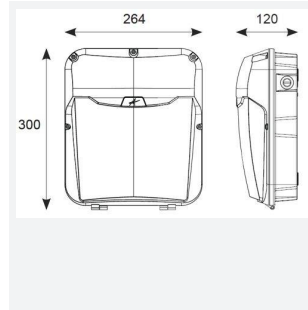

PRODUCT FEATURES

- Robust wall mounted luminaire for general accent illumination and suitable for education, commercial, industrial applications
- Die-cast aluminium body with vandal resistant polycarbonate Fresnel lens diffuser
- Multiple conduit entry and BESA box fixing points
- Integral emergency option provides downward illumination with a beam angle of 60°
- Tamper-proof allen key screws supplied as standard
- Photocell and sensor options

GENERAL INFORMATION	
Wattage	29W
Lumens Delivered	2000lm
Lm/W	71lm/W
Beam Angle	25/75
CRI	80
CCT	4000K
Input	220/240V
Operating Temp	0°C - 25°C
SDCM	6

TECHNICAL INFORMATION	
Light Source	LED
Colour / Finish	Black
IP Rating	IP65
Class Protection	1
Internal / External	External
Surface / Recessed / Suspended	Wall
Warranty (Years)	5
CE Mark	Yes
Height	300 mm