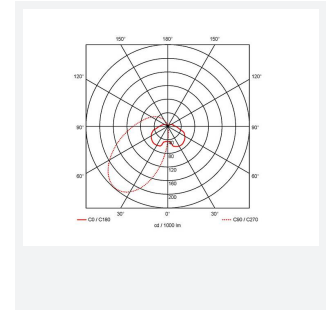

PRODUCT FEATURES

- Robust wall mounted luminaire for general accent illumination and suitable for education, commercial, industrial applications
- Die-cast aluminium body with vandal resistant polycarbonate Fresnel lens diffuser
- Multiple conduit entry and BESA box fixing points
- Integral emergency option provides downward illumination with a beam angle of 60°
- Tamper-proof allen key screws supplied as standard
- Photocell and sensor options

GENERAL INFORMATION	
Wattage	29W
Lumens Delivered	2000lm
Lm/W	71lm/W
Beam Angle	25/75
CRI	80
CCT	4000K
Input	220/240V
Operating Temp	0°C - 25°C
SDCM	6

TECHNICAL INFORMATION	
Light Source	LED
Colour / Finish	Black
IP Rating	IP65
Class Protection	1
Internal / External	External
Surface / Recessed / Suspended	Wall
Warranty (Years)	5
CE Mark	Yes
Height	300 mm