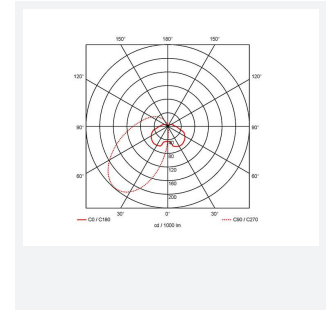

PRODUCT FEATURES

- Robust wall mounted luminaire for general accent illumination and suitable for education, commercial, industrial applications
- Die-cast aluminium body with vandal resistant polycarbonate Fresnel lens diffuser
- Multiple conduit entry and BESA box fixing points
- Integral emergency option provides downward illumination with a beam angle of 60°
- Tamper-proof allen key screws supplied as standard
- Photocell and sensor options

GENERAL INFORMATION	
Wattage	29W
Lumens Delivered	2000lm
Lm/W	71lm/W
Beam Angle	25/75
CRI	80
CCT	4000K
Input	220-240V
Operating Temp	0°C - 25°C
SDCM	6

TECHNICAL INFORMATION	
Light Source	LED
Colour / Finish	Black
IP Rating	IP65
Class Protection	1
Internal / External	External
Surface / Recessed / Suspended	Wall
Warranty (Years)	5
CE Mark	Yes
Height	300 mm