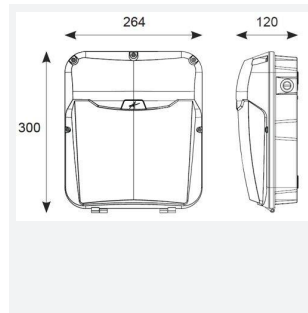

Lynx

Application	Commercial, Healthcare, Industrial, Outdoor, Retail
Specification	Performance

Lynx Wallpack Code: ALWP/1

- Robust wall mounted luminaire for general accent illumination and suitable for education, commercial, industrial applications
- Power and CCT selectable; offering a choice of 2 outputs and 2 colour temperature options, in one luminaire
- Tamper-proof allen key screws supplied as standard
- Photocell and sensor options
- Integral emergency option provides downward illumination with a beam angle of 60°
- Die-cast aluminium body with vandal resistant polycarbonate Fresnel lens diffuser
- Multiple conduit entry and BESA box fixing points

GENERAL INFORMATION	
Wattage	18W-30W
Lumens Delivered	1400lm - 2200lm (4000K)
Lm/W	75lm/W (4000K)
Beam Angle	70
CRI	80
CCT	3000/4000K
Input	220-240V
Operating Temp	-10°C to 40°C
SDCM	6
Product Weight without Packaging	1.641 kg