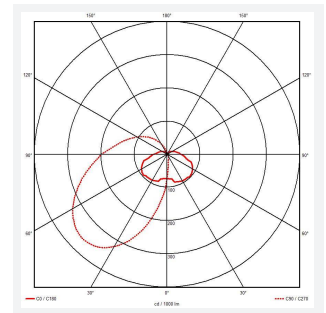

Lynx Wallpack Code: ALWP/1

- Robust wall mounted luminaire for general accent illumination and suitable for education, commercial, industrial applications
- Power and CCT selectable; offering a choice of 2 outputs and 2 colour temperature options, in one luminaire
- Tamper-proof allen key screws supplied as standard
- Photocell and sensor options
- Integral emergency option provides downward illumination with a beam angle of 60°
- Die-cast aluminium body with vandal resistant polycarbonate Fresnel lens diffuser
- Multiple conduit entry and BESA box fixing points

GENERAL INFORMATION	
Wattage	18W-30W
Lumens Delivered	1400lm - 2200lm (4000K)
Lm/W	75lm/W (4000K)
Beam Angle	70
CRI	80
CCT	3000/4000K
Input	220-240V
Operating Temp	-10°C to 40°C
SDCM	6
Product Weight without Packaging	1.641 kg

TECHNICAL INFORMATION	
Light Source	LED
Colour / Finish	Black
IP Rating	IP65
Class Protection	1
Internal / External	External
Surface / Recessed / Suspended	Wall
Lumen Depreciation	L80 54000h
Warranty (Years)	5
CE Mark	Yes