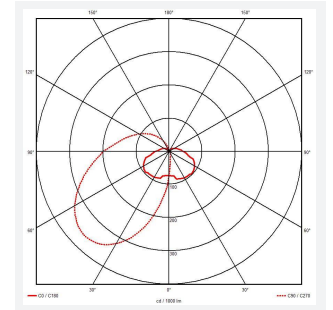

Lynx Wallpack Photocell Code: ALWP/1/PC

PRODUCT FEATURES

- Robust wall mounted luminaire for general accent illumination and suitable for education, commercial, industrial applications
- Power and CCT selectable; offering a choice of 2 outputs and 2 colour temperature options, in one luminaire
- Tamper-proof allen key screws supplied as standard
- Photocell and sensor options
- Integral emergency option provides downward illumination with a beam angle of 60°
- Die-cast aluminium body with vandal resistant polycarbonate Fresnel lens diffuser
- Multiple conduit entry and BESA box fixing points

GENERAL INFORMATION	
Wattage	18W-30W
Lumens Delivered	1400lm - 2200lm (4000K)
Lm/W	75lm/W (4000K)
Beam Angle	70
CRI	80
CCT	3000/4000K
Input	220-240V
Operating Temp	-10°C to 40°C
SDCM	6
Product Weight without Packaging	2.741 kg

TECHNICAL INFORMATION	
Light Source	LED
Colour / Finish	Black
IP Rating	IP65
Class Protection	1
Internal / External	External
Surface / Recessed / Suspended	Wall
Lumen Depreciation	L80 54000h
Warranty (Years)	5
CE Mark	Yes