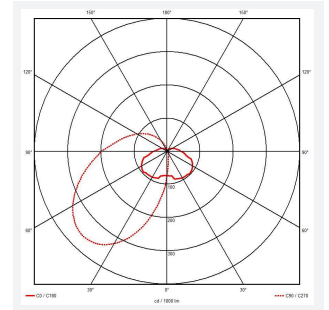

Lynx Wallpack Photocell Code: ALWP/1/PC

PRODUCT FEATURES

- Robust wall mounted luminaire for general accent illumination and suitable for education, commercial, industrial applications
- Power and CCT selectable; offering a choice of 2 outputs and 2 colour temperature options, in one luminaire
- Tamper-proof allen key screws supplied as standard
- Photocell and sensor options
- Integral emergency option provides downward illumination with a beam angle of 60°
- Die-cast aluminium body with vandal resistant polycarbonate Fresnel lens diffuser
- Multiple conduit entry and BESA box fixing points

GENERAL INFORMATION	
Wattage	18W-30W
Lumens Delivered	1400lm - 2200lm (4000K)
Lm/W	75lm/W (4000K)
Beam Angle	70
CRI	80
CCT	3000/4000K
Input	220/240V
Operating Temp	-10°C to 40°C
SDCM	6
Product Weight without Packaging	2.741 kg

TECHNICAL INFORMATION	
Light Source	LED
Colour / Finish	Black
IP Rating	IP65
Class Protection	1
Internal / External	External
Surface / Recessed / Suspended	Wall
Lumen Depreciation	L80 54000h
Warranty (Years)	5
CE Mark	Yes