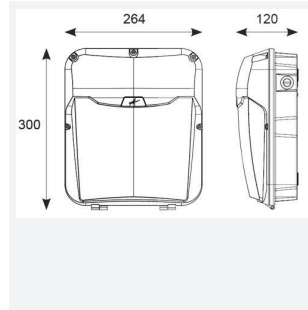

Lynx Wallpack Photocell Code: ALWP/1/PC

PRODUCT FEATURES

- Robust wall mounted luminaire for general accent illumination and suitable for education, commercial, industrial applications
- Power and CCT selectable; offering a choice of 2 outputs and 2 colour temperature options, in one luminaire
- Tamper-proof allen key screws supplied as standard
- Photocell and sensor options
- Integral emergency option provides downward illumination with a beam angle of 60°
- Die-cast aluminium body with vandal resistant polycarbonate Fresnel lens diffuser
- Multiple conduit entry and BESA box fixing points

GENERAL INFORMATION	
Wattage	18W-30W
Lumens Delivered	1400lm - 2200lm (4000K)
Lm/W	75lm/W (4000K)
Beam Angle	70
CRI	80
CCT	3000/4000K
Input	220/240V
Operating Temp	-10°C to 40°C
SDCM	6
Product Weight without Packaging	2.741 kg

TECHNICAL INFORMATION	
Light Source	LED
Colour / Finish	Black
IP Rating	IP65
Class Protection	1
Internal / External	External
Surface / Recessed / Suspended	Wall
Lumen Depreciation	L80 54000h
Warranty (Years)	5
CE Mark	Yes