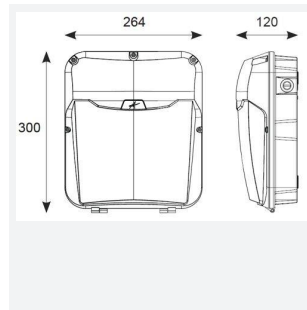

Lynx Wallpack Photocell Code: ALWP/1/PC

PRODUCT FEATURES

- Robust wall mounted luminaire for general accent illumination and suitable for education, commercial, industrial applications
- Power and CCT selectable; offering a choice of 2 outputs and 2 colour temperature options, in one luminaire
- Tamper-proof allen key screws supplied as standard
- Photocell and sensor options
- Integral emergency option provides downward illumination with a beam angle of 60°
- Die-cast aluminium body with vandal resistant polycarbonate Fresnel lens diffuser
- Multiple conduit entry and BESA box fixing points

GENERAL INFORMATION	
Wattage	18W-30W
Lumens Delivered	1400lm - 2200lm (4000K)
Lm/W	75lm/W (4000K)
Beam Angle	70
CRI	80
CCT	3000/4000K
Input	220-240V
Operating Temp	-10°C to 40°C
SDCM	6
Product Weight without Packaging	2.741 kg

TECHNICAL INFORMATION	
Light Source	LED
Colour / Finish	Black
IP Rating	IP65
Class Protection	1
Internal / External	External
Surface / Recessed / Suspended	Wall
Lumen Depreciation	L80 54000h
Warranty (Years)	5
CE Mark	Yes