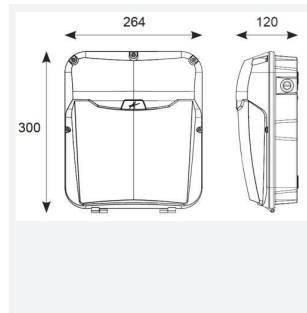

Lynx

Application	Commercial, Healthcare, Industrial, Outdoor, Retail
Specification	Performance

Lynx Wallpack OCTO Smart Control Emergency Code: ALWP/1/OCTO/M3

- Robust wall mounted luminaire for general accent illumination and suitable for education, commercial, industrial applications
- Power and CCT selectable; offering a choice of 2 outputs and 2 colour temperature options, in one luminaire
- Tamper-proof allen key screws supplied as standard
- Photocell and sensor options
- Integral emergency option provides downward illumination with a beam angle of 60°
- Die-cast aluminium body with vandal resistant polycarbonate Fresnel lens diffuser
- Multiple conduit entry and BESA box fixing points

GENERAL INFORMATION

Wattage	18W-30W
Lumens Delivered	1400lm - 2200lm (4000K)
Lm/W	75lm/W (4000K)
Beam Angle	70
CRI	80
CCT	3000/4000K
Input	220-240V
Operating Temp	5°C to 40°C

TECHNICAL INFORMATION

Light Source	LED
Colour / Finish	Black
IP Rating	IP65
Class Protection	1
Internal / External	External
Surface / Recessed / Suspended	Wall
Warranty (Years)	5
CE Mark	Yes