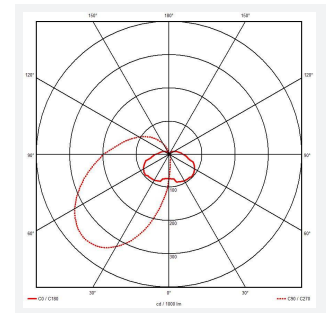

Lynx

Application	Commercial, Healthcare, Industrial, Outdoor, Retail
Specification	Performance

Lynx Wallpack OCTO Smart Control Emergency Code: ALWP/1/OCTO/M3

- Robust wall mounted luminaire for general accent illumination and suitable for education, commercial, industrial applications
- Power and CCT selectable; offering a choice of 2 outputs and 2 colour temperature options, in one luminaire
- Tamper-proof allen key screws supplied as standard
- Photocell and sensor options
- Integral emergency option provides downward illumination with a beam angle of 60°
- Die-cast aluminium body with vandal resistant polycarbonate Fresnel lens diffuser
- Multiple conduit entry and BESA box fixing points

GENERAL INFORMATION

Wattage	18W-30W
Lumens Delivered	1400lm - 2200lm (4000K)
Lm/W	75lm/W (4000K)
Beam Angle	70
CRI	80
CCT	3000/4000K
Input	220-240V
Operating Temp	5°C to 40°C

TECHNICAL INFORMATION

Light Source	LED
Colour / Finish	Black
IP Rating	IP65
Class Protection	1
Internal / External	External
Surface / Recessed / Suspended	Wall
Warranty (Years)	5
CE Mark	Yes