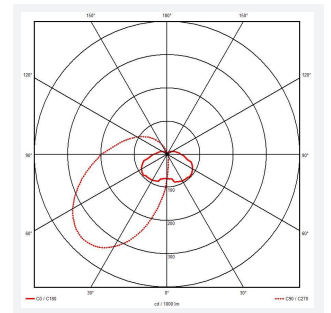

Lynx

Application	Commercial, Healthcare, Industrial, Outdoor, Retail
Specification	Performance

Lynx Wallpack OCTO Smart Control Emergency Code: ALWP/1/OCTO/M3

PRODUCT FEATURES

- Robust wall mounted luminaire for general accent illumination and suitable for education, commercial, industrial applications
- Power and CCT selectable; offering a choice of 2 outputs and 2 colour temperature options, in one luminaire
- Tamper-proof allen key screws supplied as standard
- Photocell and sensor options
- Integral emergency option provides downward illumination with a beam angle of 60°
- Die-cast aluminium body with vandal resistant polycarbonate Fresnel lens diffuser
- Multiple conduit entry and BESA box fixing points

GENERAL INFORMATION	
Wattage	18W-30W
Lumens Delivered	1400lm - 2200lm (4000K)
Lm/W	75lm/W (4000K)
Beam Angle	70
CRI	80
CCT	3000/4000K
Input	220/240V
Operating Temp	5°C to 40°C

TECHNICAL INFORMATION	
Light Source	LED
Colour / Finish	Black
IP Rating	IP65
Class Protection	1
Internal / External	External
Surface / Recessed / Suspended	Wall
Warranty (Years)	5
CE Mark	Yes