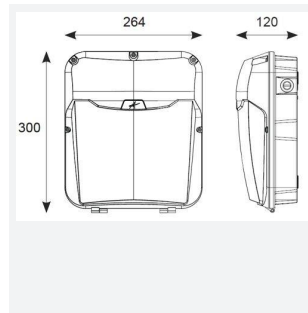

Lynx

Application	Commercial, Healthcare, Industrial, Outdoor, Retail
Specification	Performance

Lynx Wallpack OCTO Smart Control Emergency Code: ALWP/1/OCTO/M3

PRODUCT FEATURES

- Robust wall mounted luminaire for general accent illumination and suitable for education, commercial, industrial applications
- Power and CCT selectable; offering a choice of 2 outputs and 2 colour temperature options, in one luminaire
- Tamper-proof allen key screws supplied as standard
- Photocell and sensor options
- Integral emergency option provides downward illumination with a beam angle of 60°
- Die-cast aluminium body with vandal resistant polycarbonate Fresnel lens diffuser
- Multiple conduit entry and BESA box fixing points

GENERAL INFORMATION	
Wattage	18W-30W
Lumens Delivered	1400lm - 2200lm (4000K)
Lm/W	75lm/W (4000K)
Beam Angle	70
CRI	80
CCT	3000/4000K
Input	220/240V
Operating Temp	5°C to 40°C

TECHNICAL INFORMATION	
Light Source	LED
Colour / Finish	Black
IP Rating	IP65
Class Protection	1
Internal / External	External
Surface / Recessed / Suspended	Wall
Warranty (Years)	5
CE Mark	Yes