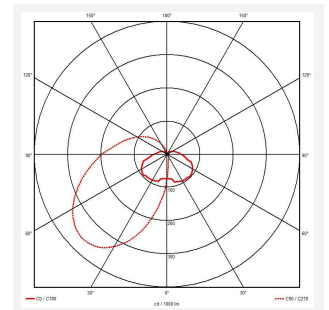

Lynx

Application	Commercial, Healthcare, Industrial, Outdoor, Retail
Specification	Performance

Code: ALWP/1/MWS/M3/PC