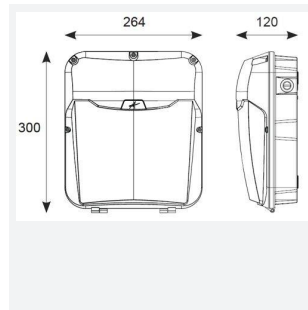

# Lynx

<b>Application</b>	Commercial, Healthcare, Industrial, Outdoor, Retail
<b>Specification</b>	Performance

**Code:** ALWP/1/MWS/M3/PC

- Robust wall mounted luminaire for general accent illumination and suitable for education, commercial, industrial applications
- Power and CCT selectable; offering a choice of 2 outputs and 2 colour temperature options, in one luminaire
- Tamper-proof allen key screws supplied as standard
- Photocell and sensor options
- Integral emergency option provides downward illumination with a beam angle of 60°
- Die-cast aluminium body with vandal resistant polycarbonate Fresnel lens diffuser
- Multiple conduit entry and BESA box fixing points

## GENERAL INFORMATION

Wattage	18W-30W
Lumens Delivered	1400lm - 2200lm (4000K)
Lm/W	75lm/W (4000K)
Beam Angle	70
CRI	80
CCT	3000/4000K
Input	220-240V
Operating Temp	5°C to 40°C
Product Weight without Packaging	1.641 kg