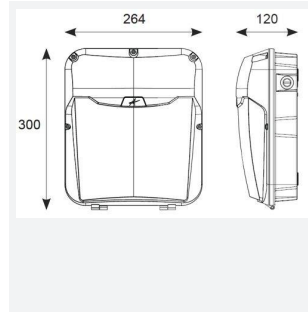

Lynx

Application	Commercial, Healthcare, Industrial, Outdoor, Retail
Specification	Performance

Lynx Wallpack Emergency Code: ALWP/1/M3

PRODUCT FEATURES

- Robust wall mounted luminaire for general accent illumination and suitable for education, commercial, industrial applications
- Power and CCT selectable; offering a choice of 2 outputs and 2 colour temperature options, in one luminaire
- Tamper-proof allen key screws supplied as standard
- Photocell and sensor options
- Integral emergency option provides downward illumination with a beam angle of 60°
- Die-cast aluminium body with vandal resistant polycarbonate Fresnel lens diffuser
- Multiple conduit entry and BESA box fixing points

GENERAL INFORMATION	
Wattage	18W-30W
Lumens Delivered	1400lm - 2200lm (4000K)
Lm/W	75lm/W (4000K)
Beam Angle	70
CRI	80
CCT	3000/4000K
Input	220/240V
Operating Temp	5°C to 40°C
SDCM	6
Product Weight without Packaging	2.741 kg