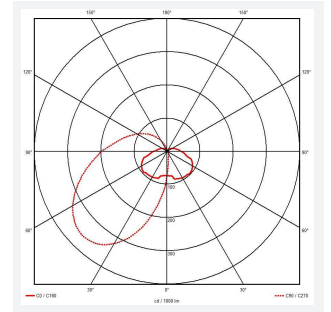

Lynx Wallpack Emergency Code: ALWP/1/M3

PRODUCT FEATURES

- Robust wall mounted luminaire for general accent illumination and suitable for education, commercial, industrial applications
- Power and CCT selectable; offering a choice of 2 outputs and 2 colour temperature options, in one luminaire
- Tamper-proof allen key screws supplied as standard
- Photocell and sensor options
- Integral emergency option provides downward illumination with a beam angle of 60°
- Die-cast aluminium body with vandal resistant polycarbonate Fresnel lens diffuser
- Multiple conduit entry and BESA box fixing points

GENERAL INFORMATION	
Wattage	18W-30W
Lumens Delivered	1400lm - 2200lm (4000K)
Lm/W	75lm/W (4000K)
Beam Angle	70
CRI	80
CCT	3000/4000K
Input	220-240V
Operating Temp	5°C to 40°C
SDCM	6
Product Weight without Packaging	2.028 kg

TECHNICAL INFORMATION	
Light Source	LED
Colour / Finish	Black
IP Rating	IP65
Class Protection	1
Internal / External	External
Surface / Recessed / Suspended	Wall
Lumen Depreciation	L80 54000h
Warranty (Years)	5
CE Mark	Yes