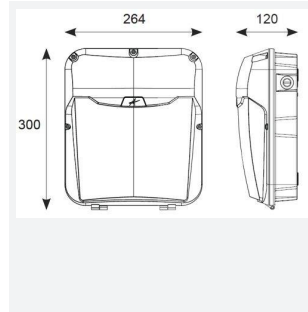

Lynx Wallpack Emergency Code: ALWP/1/M3

PRODUCT FEATURES

- Robust wall mounted luminaire for general accent illumination and suitable for education, commercial, industrial applications
- Power and CCT selectable; offering a choice of 2 outputs and 2 colour temperature options, in one luminaire
- Tamper-proof allen key screws supplied as standard
- Photocell and sensor options
- Integral emergency option provides downward illumination with a beam angle of 60°
- Die-cast aluminium body with vandal resistant polycarbonate Fresnel lens diffuser
- Multiple conduit entry and BESA box fixing points

GENERAL INFORMATION	
Wattage	18W-30W
Lumens Delivered	1400lm - 2200lm (4000K)
Lm/W	75lm/W (4000K)
Beam Angle	70
CRI	80
CCT	3000/4000K
Input	220-240V
Operating Temp	5°C to 40°C
SDCM	6
Product Weight without Packaging	2.028 kg

TECHNICAL INFORMATION	
Light Source	LED
Colour / Finish	Black
IP Rating	IP65
Class Protection	1
Internal / External	External
Surface / Recessed / Suspended	Wall
Lumen Depreciation	L80 54000h
Warranty (Years)	5
CE Mark	Yes