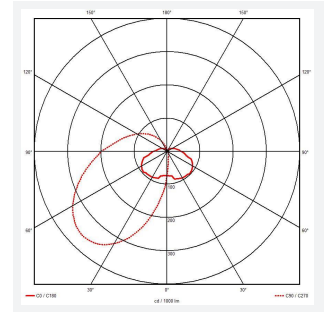

Lynx Wallpack Emergency Code: ALWP/1/M3

PRODUCT FEATURES

- Robust wall mounted luminaire for general accent illumination and suitable for education, commercial, industrial applications
- Power and CCT selectable; offering a choice of 2 outputs and 2 colour temperature options, in one luminaire
- Tamper-proof allen key screws supplied as standard
- Photocell and sensor options
- Integral emergency option provides downward illumination with a beam angle of 60°
- Die-cast aluminium body with vandal resistant polycarbonate Fresnel lens diffuser
- Multiple conduit entry and BESA box fixing points

GENERAL INFORMATION	
Wattage	18W-30W
Lumens Delivered	1400lm - 2200lm (4000K)
Lm/W	75lm/W (4000K)
Beam Angle	70
CRI	80
CCT	3000/4000K
Input	220/240V
Operating Temp	5°C to 40°C
SDCM	6
Product Weight without Packaging	2.741 kg

TECHNICAL INFORMATION	
Light Source	LED
Colour / Finish	Black
IP Rating	IP65
Class Protection	1
Internal / External	External
Surface / Recessed / Suspended	Wall
Lumen Depreciation	L80 54000h
Warranty (Years)	5
CE Mark	Yes