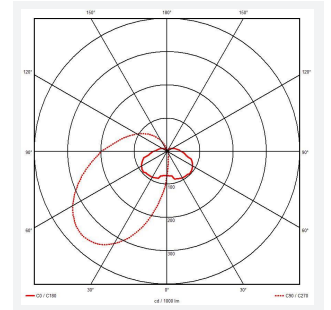

Lynx Wallpack Emergency Photocell Code: ALWP/1/M3/PC

- Robust wall mounted luminaire for general accent illumination and suitable for education, commercial, industrial applications
- Power and CCT selectable; offering a choice of 2 outputs and 2 colour temperature options, in one luminaire
- Tamper-proof allen key screws supplied as standard
- Photocell and sensor options
- Integral emergency option provides downward illumination with a beam angle of 60°
- Die-cast aluminium body with vandal resistant polycarbonate Fresnel lens diffuser
- Multiple conduit entry and BESA box fixing points

GENERAL INFORMATION

Wattage	18W-30W
Lumens Delivered	1400lm - 2200lm (4000K)
Lm/W	75lm/W (4000K)
Beam Angle	70
CRI	80
CCT	3000/4000K
Input	220-240V
Operating Temp	5°C to 40°C
SDCM	6
Product Weight without Packaging	2.791 kg

TECHNICAL INFORMATION

Light Source	LED
Colour / Finish	Black
IP Rating	IP65
Class Protection	1
Internal / External	External
Surface / Recessed / Suspended	Wall
Lumen Depreciation	L80 54000h
Warranty (Years)	5
CE Mark	Yes