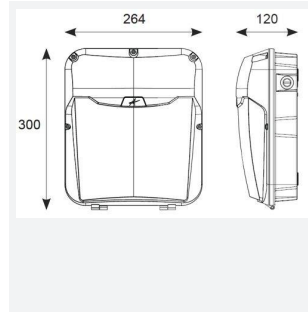

Lynx

Application	Commercial, Healthcare, Industrial, Outdoor, Retail
Specification	Performance

Lynx Wallpack Emergency Photocell Code: ALWP/1/M3/PC

PRODUCT FEATURES

- Robust wall mounted luminaire for general accent illumination and suitable for education, commercial, industrial applications
- Power and CCT selectable; offering a choice of 2 outputs and 2 colour temperature options, in one luminaire
- Tamper-proof allen key screws supplied as standard
- Photocell and sensor options
- Integral emergency option provides downward illumination with a beam angle of 60°
- Die-cast aluminium body with vandal resistant polycarbonate Fresnel lens diffuser
- Multiple conduit entry and BESA box fixing points

GENERAL INFORMATION	
Wattage	18W-30W
Lumens Delivered	1400lm - 2200lm (4000K)
Lm/W	75lm/W (4000K)
Beam Angle	70
CRI	80
CCT	3000/4000K
Input	220/240V
Operating Temp	5°C to 40°C
SDCM	6
Product Weight without Packaging	2.791 kg