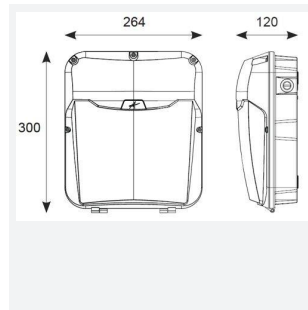

Lynx

Application	Commercial, Healthcare, Industrial, Outdoor, Retail
Specification	Performance

Lynx Wallpack Emergency Photocell Code: ALWP/1/M3/PC

- Robust wall mounted luminaire for general accent illumination and suitable for education, commercial, industrial applications
- Power and CCT selectable; offering a choice of 2 outputs and 2 colour temperature options, in one luminaire
- Tamper-proof allen key screws supplied as standard
- Photocell and sensor options
- Integral emergency option provides downward illumination with a beam angle of 60°
- Die-cast aluminium body with vandal resistant polycarbonate Fresnel lens diffuser
- Multiple conduit entry and BESA box fixing points

GENERAL INFORMATION

Wattage	18W-30W
Lumens Delivered	1400lm - 2200lm (4000K)
Lm/W	75lm/W (4000K)
Beam Angle	70
CRI	80
CCT	3000/4000K
Input	220-240V
Operating Temp	5°C to 40°C
SDCM	6
Product Weight without Packaging	2.791 kg