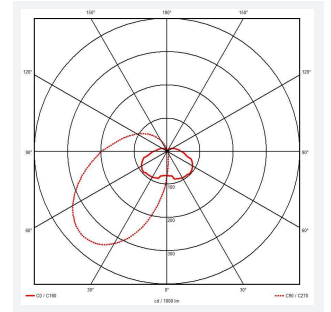

Lynx Wallpack Emergency Photocell Code: ALWP/1/M3/PC

PRODUCT FEATURES

- Robust wall mounted luminaire for general accent illumination and suitable for education, commercial, industrial applications
- Power and CCT selectable; offering a choice of 2 outputs and 2 colour temperature options, in one luminaire
- Tamper-proof allen key screws supplied as standard
- Photocell and sensor options
- Integral emergency option provides downward illumination with a beam angle of 60°
- Die-cast aluminium body with vandal resistant polycarbonate Fresnel lens diffuser
- Multiple conduit entry and BESA box fixing points

GENERAL INFORMATION	
Wattage	18W-30W
Lumens Delivered	1400lm - 2200lm (4000K)
Lm/W	75lm/W (4000K)
Beam Angle	70
CRI	80
CCT	3000/4000K
Input	220/240V
Operating Temp	5°C to 40°C
SDCM	6
Product Weight without Packaging	2.791 kg

TECHNICAL INFORMATION	
Light Source	LED
Colour / Finish	Black
IP Rating	IP65
Class Protection	1
Internal / External	External
Surface / Recessed / Suspended	Wall
Lumen Depreciation	L80 54000h
Warranty (Years)	5
CE Mark	Yes