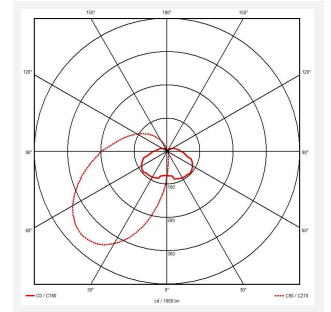

Lynx Wallpack 1-10V Emergency Code: ALWP/1/DD4/M3

PRODUCT FEATURES

- Robust wall mounted luminaire for general accent illumination and suitable for education, commercial, industrial applications
- Power and CCT selectable; offering a choice of 2 outputs and 2 colour temperature options, in one luminaire
- Tamper-proof allen key screws supplied as standard
- Photocell and sensor options
- Integral emergency option provides downward illumination with a beam angle of 60°
- Die-cast aluminium body with vandal resistant polycarbonate Fresnel lens diffuser
- Multiple conduit entry and BESA box fixing points

GENERAL INFORMATION	
Wattage	18W-30W
Lumens Delivered	1400lm - 2200lm (4000K)
Lm/W	75lm/W (4000K)
Beam Angle	70
CRI	80
CCT	3000/4000K
Input	220/240V
Operating Temp	5°C to 40°C

TECHNICAL INFORMATION	
Light Source	LED
Colour / Finish	Black
IP Rating	IP65
Class Protection	1
Internal / External	External
Surface / Recessed / Suspended	Wall
Warranty (Years)	5
CE Mark	Yes