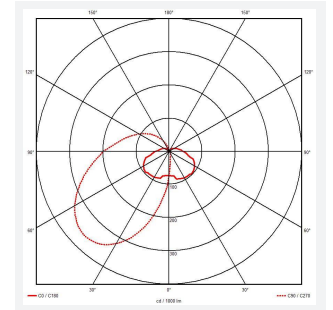

Lynx Wallpack 1-10V Emergency Code: ALWP/1/DD4/M3

PRODUCT FEATURES

- Robust wall mounted luminaire for general accent illumination and suitable for education, commercial, industrial applications
- Power and CCT selectable; offering a choice of 2 outputs and 2 colour temperature options, in one luminaire
- Tamper-proof allen key screws supplied as standard
- Photocell and sensor options
- Integral emergency option provides downward illumination with a beam angle of 60°
- Die-cast aluminium body with vandal resistant polycarbonate Fresnel lens diffuser
- Multiple conduit entry and BESA box fixing points

GENERAL INFORMATION	
Wattage	18W-30W
Lumens Delivered	1400lm - 2200lm (4000K)
Lm/W	75lm/W (4000K)
Beam Angle	70
CRI	80
CCT	3000/4000K
Input	220-240V
Operating Temp	5°C to 40°C

TECHNICAL INFORMATION	
Light Source	LED
Colour / Finish	Black
IP Rating	IP65
Class Protection	1
Internal / External	External
Surface / Recessed / Suspended	Wall
Warranty (Years)	5
CE Mark	Yes