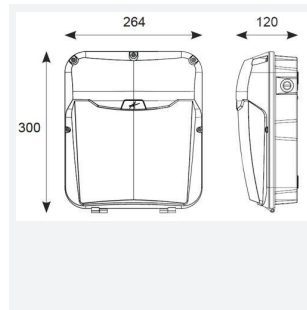

Lynx

Application	Commercial, Healthcare, Industrial, Outdoor, Retail
Specification	Performance

Lynx Wallpack 1-10V Emergency Code: ALWP/1/DD4/M3

PRODUCT FEATURES

- Robust wall mounted luminaire for general accent illumination and suitable for education, commercial, industrial applications
- Power and CCT selectable; offering a choice of 2 outputs and 2 colour temperature options, in one luminaire
- Tamper-proof allen key screws supplied as standard
- Photocell and sensor options
- Integral emergency option provides downward illumination with a beam angle of 60°
- Die-cast aluminium body with vandal resistant polycarbonate Fresnel lens diffuser
- Multiple conduit entry and BESA box fixing points

GENERAL INFORMATION	
Wattage	18W-30W
Lumens Delivered	1400lm - 2200lm (4000K)
Lm/W	75lm/W (4000K)
Beam Angle	70
CRI	80
CCT	3000/4000K
Input	220-240V
Operating Temp	5°C to 40°C

TECHNICAL INFORMATION	
Light Source	LED
Colour / Finish	Black
IP Rating	IP65
Class Protection	1
Internal / External	External
Surface / Recessed / Suspended	Wall
Warranty (Years)	5
CE Mark	Yes