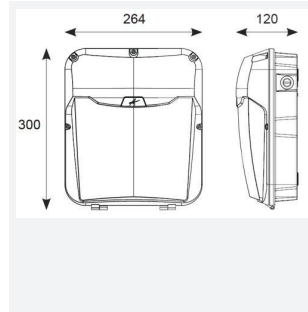

Lynx Wallpack 1-10V Emergency Code: ALWP/1/DD4/M3

PRODUCT FEATURES

- Robust wall mounted luminaire for general accent illumination and suitable for education, commercial, industrial applications
- Power and CCT selectable; offering a choice of 2 outputs and 2 colour temperature options, in one luminaire
- Tamper-proof allen key screws supplied as standard
- Photocell and sensor options
- Integral emergency option provides downward illumination with a beam angle of 60°
- Die-cast aluminium body with vandal resistant polycarbonate Fresnel lens diffuser
- Multiple conduit entry and BESA box fixing points

GENERAL INFORMATION	
Wattage	18W-30W
Lumens Delivered	1400lm - 2200lm (4000K)
Lm/W	75lm/W (4000K)
Beam Angle	70
CRI	80
CCT	3000/4000K
Input	220/240V
Operating Temp	5°C to 40°C

TECHNICAL INFORMATION	
Light Source	LED
Colour / Finish	Black
IP Rating	IP65
Class Protection	1
Internal / External	External
Surface / Recessed / Suspended	Wall
Warranty (Years)	5
CE Mark	Yes