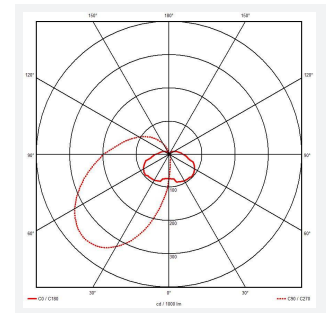

Lynx

Application	Commercial, Healthcare, Industrial, Outdoor, Retail
Specification	Performance

Lynx Wallpack DALI
Code: ALWP/1/DD3