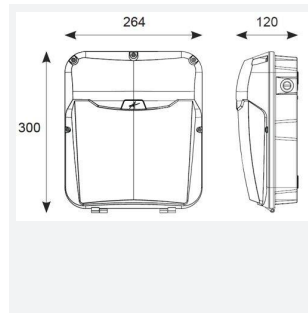

Lynx

Application	Commercial, Healthcare, Industrial, Outdoor, Retail
Specification	Performance

Lynx Wallpack DALI
Code: ALWP/1/DD3