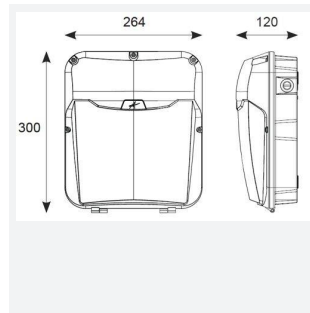

Lynx Wallpack DALI Code: ALWP/1/DD3

- Robust wall mounted luminaire for general accent illumination and suitable for education, commercial, industrial applications
- Power and CCT selectable; offering a choice of 2 outputs and 2 colour temperature options, in one luminaire
- Tamper-proof allen key screws supplied as standard
- Photocell and sensor options
- Integral emergency option provides downward illumination with a beam angle of 60°
- Die-cast aluminium body with vandal resistant polycarbonate Fresnel lens diffuser
- Multiple conduit entry and BESA box fixing points

GENERAL INFORMATION	
Wattage	18W-30W
Lumens Delivered	1400lm - 2200lm (4000K)
Lm/W	75lm/W (4000K)
Beam Angle	70
CRI	80
CCT	3000/4000K
Input	220-240V
Operating Temp	-10°C to 40°C
Product Weight without Packaging	1.641 kg

TECHNICAL INFORMATION	
Light Source	LED
Colour / Finish	Black
IP Rating	IP65
Class Protection	1
Internal / External	External
Surface / Recessed / Suspended	Wall
Warranty (Years)	5
CE Mark	Yes