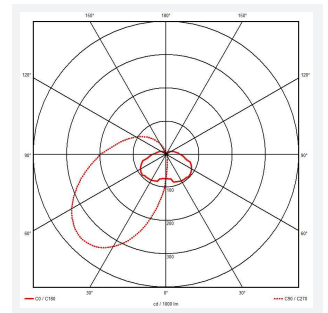

Lynx Wallpack DALI Code: ALWP/1/DD3

- Robust wall mounted luminaire for general accent illumination and suitable for education, commercial, industrial applications
- Power and CCT selectable; offering a choice of 2 outputs and 2 colour temperature options, in one luminaire
- Tamper-proof allen key screws supplied as standard
- Photocell and sensor options
- Integral emergency option provides downward illumination with a beam angle of 60°
- Die-cast aluminium body with vandal resistant polycarbonate Fresnel lens diffuser
- Multiple conduit entry and BESA box fixing points

GENERAL INFORMATION	
Wattage	18W-30W
Lumens Delivered	1400lm - 2200lm (4000K)
Lm/W	75lm/W (4000K)
Beam Angle	70
CRI	80
CCT	3000/4000K
Input	220-240V
Operating Temp	-10°C to 40°C
Product Weight without Packaging	1.641 kg

TECHNICAL INFORMATION	
Light Source	LED
Colour / Finish	Black
IP Rating	IP65
Class Protection	1
Internal / External	External
Surface / Recessed / Suspended	Wall
Warranty (Years)	5
CE Mark	Yes