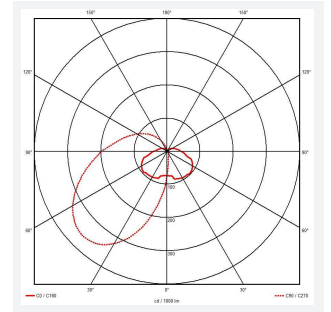

Lynx Wallpack DALI Emergency Code: ALWP/1/DD3/M3

PRODUCT FEATURES

- Robust wall mounted luminaire for general accent illumination and suitable for education, commercial, industrial applications
- Power and CCT selectable; offering a choice of 2 outputs and 2 colour temperature options, in one luminaire
- Tamper-proof allen key screws supplied as standard
- Photocell and sensor options
- Integral emergency option provides downward illumination with a beam angle of 60°
- Die-cast aluminium body with vandal resistant polycarbonate Fresnel lens diffuser
- Multiple conduit entry and BESA box fixing points

GENERAL INFORMATION	
Wattage	18W-30W
Lumens Delivered	1400lm - 2200lm (4000K)
Lm/W	75lm/W (4000K)
Beam Angle	70
CRI	80
CCT	3000/4000K
Input	220/240V
Operating Temp	5°C to 40°C

TECHNICAL INFORMATION	
Light Source	LED
Colour / Finish	Black
IP Rating	IP65
Class Protection	1
Internal / External	External
Surface / Recessed / Suspended	Wall
Warranty (Years)	5
CE Mark	Yes