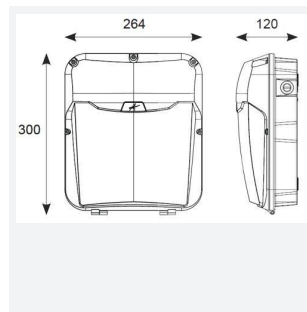

Lynx

Application	Commercial, Healthcare, Industrial, Outdoor, Retail
Specification	Performance

Lynx Wallpack DALI Emergency Code: ALWP/1/DD3/M3

- Robust wall mounted luminaire for general accent illumination and suitable for education, commercial, industrial applications
- Power and CCT selectable; offering a choice of 2 outputs and 2 colour temperature options, in one luminaire
- Tamper-proof allen key screws supplied as standard
- Photocell and sensor options
- Integral emergency option provides downward illumination with a beam angle of 60°
- Die-cast aluminium body with vandal resistant polycarbonate Fresnel lens diffuser
- Multiple conduit entry and BESA box fixing points

GENERAL INFORMATION

Wattage	18W-30W
Lumens Delivered	1400lm - 2200lm (4000K)
Lm/W	75lm/W (4000K)
Beam Angle	70
CRI	80
CCT	3000/4000K
Input	220-240V
Operating Temp	5°C to 40°C
Product Weight without Packaging	2.047 kg