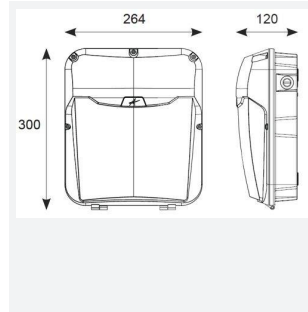

Lynx

Application	Commercial, Healthcare, Industrial, Outdoor, Retail
Specification	Performance

Lynx Wallpack DALI Emergency Code: ALWP/1/DD3/M3

PRODUCT FEATURES

- Robust wall mounted luminaire for general accent illumination and suitable for education, commercial, industrial applications
- Power and CCT selectable; offering a choice of 2 outputs and 2 colour temperature options, in one luminaire
- Tamper-proof allen key screws supplied as standard
- Photocell and sensor options
- Integral emergency option provides downward illumination with a beam angle of 60°
- Die-cast aluminium body with vandal resistant polycarbonate Fresnel lens diffuser
- Multiple conduit entry and BESA box fixing points

GENERAL INFORMATION	
Wattage	18W-30W
Lumens Delivered	1400lm - 2200lm (4000K)
Lm/W	75lm/W (4000K)
Beam Angle	70
CRI	80
CCT	3000/4000K
Input	220/240V
Operating Temp	5°C to 40°C

TECHNICAL INFORMATION	
Light Source	LED
Colour / Finish	Black
IP Rating	IP65
Class Protection	1
Internal / External	External
Surface / Recessed / Suspended	Wall
Warranty (Years)	5
CE Mark	Yes