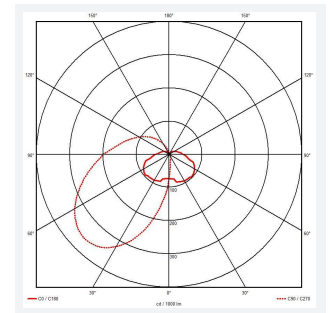

Lynx Wallpack DALI Emergency Code: ALWP/1/DD3/M3

- Robust wall mounted luminaire for general accent illumination and suitable for education, commercial, industrial applications
- Power and CCT selectable; offering a choice of 2 outputs and 2 colour temperature options, in one luminaire
- Tamper-proof allen key screws supplied as standard
- Photocell and sensor options
- Integral emergency option provides downward illumination with a beam angle of 60°
- Die-cast aluminium body with vandal resistant polycarbonate Fresnel lens diffuser
- Multiple conduit entry and BESA box fixing points

GENERAL INFORMATION

Wattage	18W-30W
Lumens Delivered	1400lm - 2200lm (4000K)
Lm/W	75lm/W (4000K)
Beam Angle	70
CRI	80
CCT	3000/4000K
Input	220-240V
Operating Temp	5°C to 40°C
Product Weight without Packaging	2.047 kg

TECHNICAL INFORMATION

Light Source	LED
Colour / Finish	Black
IP Rating	IP65
Class Protection	1
Internal / External	External
Surface / Recessed / Suspended	Wall
Warranty (Years)	5
CE Mark	Yes