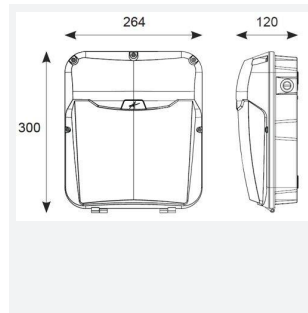

Lynx Wallpack Switch Dim Code: ALWP/1/DD1

- Robust wall mounted luminaire for general accent illumination and suitable for education, commercial, industrial applications
- Power and CCT selectable; offering a choice of 2 outputs and 2 colour temperature options, in one luminaire
- Tamper-proof allen key screws supplied as standard
- Photocell and sensor options
- Integral emergency option provides downward illumination with a beam angle of 60°
- Die-cast aluminium body with vandal resistant polycarbonate Fresnel lens diffuser
- Multiple conduit entry and BESA box fixing points

GENERAL INFORMATION	
Wattage	18W-30W
Lumens Delivered	1400lm - 2200lm (4000K)
Lm/W	75lm/W (4000K)
Beam Angle	70
CRI	80
CCT	3000/4000K
Input	220-240V
Operating Temp	-10°C to 40°C

TECHNICAL INFORMATION	
Light Source	LED
Colour / Finish	Black
IP Rating	IP65
Class Protection	1
Internal / External	External
Surface / Recessed / Suspended	Wall
Warranty (Years)	5
CE Mark	Yes