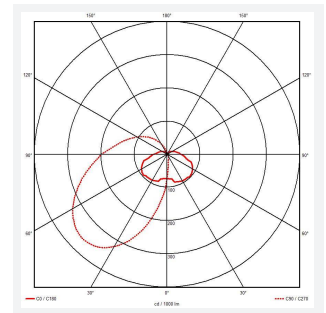

Lynx Wallpack Switch Dim Code: ALWP/1/DD1

- Robust wall mounted luminaire for general accent illumination and suitable for education, commercial, industrial applications
- Power and CCT selectable; offering a choice of 2 outputs and 2 colour temperature options, in one luminaire
- Tamper-proof allen key screws supplied as standard
- Photocell and sensor options
- Integral emergency option provides downward illumination with a beam angle of 60°
- Die-cast aluminium body with vandal resistant polycarbonate Fresnel lens diffuser
- Multiple conduit entry and BESA box fixing points

GENERAL INFORMATION	
Wattage	18W-30W
Lumens Delivered	1400lm - 2200lm (4000K)
Lm/W	75lm/W (4000K)
Beam Angle	70
CRI	80
CCT	3000/4000K
Input	220-240V
Operating Temp	-10°C to 40°C

TECHNICAL INFORMATION	
Light Source	LED
Colour / Finish	Black
IP Rating	IP65
Class Protection	1
Internal / External	External
Surface / Recessed / Suspended	Wall
Warranty (Years)	5
CE Mark	Yes