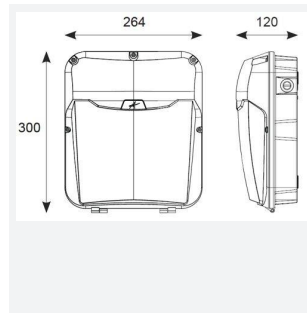

Lynx

Application	Commercial, Healthcare, Industrial, Outdoor, Retail
Specification	Performance

Lynx Wallpack Switch Dim Emergency Code: ALWP/1/DD1/M3

PRODUCT FEATURES

- Robust wall mounted luminaire for general accent illumination and suitable for education, commercial, industrial applications
- Power and CCT selectable; offering a choice of 2 outputs and 2 colour temperature options, in one luminaire
- Tamper-proof allen key screws supplied as standard
- Photocell and sensor options
- Integral emergency option provides downward illumination with a beam angle of 60°
- Die-cast aluminium body with vandal resistant polycarbonate Fresnel lens diffuser
- Multiple conduit entry and BESA box fixing points

GENERAL INFORMATION	
Wattage	18W-30W
Lumens Delivered	1400lm - 2200lm (4000K)
Lm/W	75lm/W (4000K)
Beam Angle	70
CRI	80
CCT	3000/4000K
Input	220-240V
Operating Temp	5°C to 40°C

TECHNICAL INFORMATION	
Light Source	LED
Colour / Finish	Black
IP Rating	IP65
Class Protection	1
Internal / External	External
Surface / Recessed / Suspended	Wall
Warranty (Years)	5
CE Mark	Yes