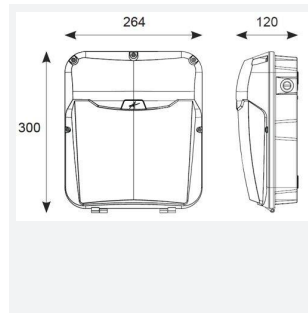

Lynx

Application	Commercial, Healthcare, Industrial, Outdoor, Retail
Specification	Performance

Lynx Wallpack Switch Dim Emergency Code: ALWP/1/DD1/M3

PRODUCT FEATURES

- Robust wall mounted luminaire for general accent illumination and suitable for education, commercial, industrial applications
- Power and CCT selectable; offering a choice of 2 outputs and 2 colour temperature options, in one luminaire
- Tamper-proof allen key screws supplied as standard
- Photocell and sensor options
- Integral emergency option provides downward illumination with a beam angle of 60°
- Die-cast aluminium body with vandal resistant polycarbonate Fresnel lens diffuser
- Multiple conduit entry and BESA box fixing points

GENERAL INFORMATION	
Wattage	18W-30W
Lumens Delivered	1400lm - 2200lm (4000K)
Lm/W	75lm/W (4000K)
Beam Angle	70
CRI	80
CCT	3000/4000K
Input	220/240V
Operating Temp	5°C to 40°C

TECHNICAL INFORMATION	
Light Source	LED
Colour / Finish	Black
IP Rating	IP65
Class Protection	1
Internal / External	External
Surface / Recessed / Suspended	Wall
Warranty (Years)	5
CE Mark	Yes