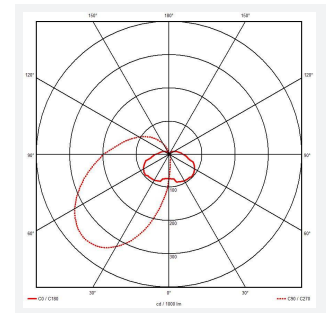

Lynx Wallpack Switch Dim Emergency Code: ALWP/1/DD1/M3

PRODUCT FEATURES

- Robust wall mounted luminaire for general accent illumination and suitable for education, commercial, industrial applications
- Power and CCT selectable; offering a choice of 2 outputs and 2 colour temperature options, in one luminaire
- Tamper-proof allen key screws supplied as standard
- Photocell and sensor options
- Integral emergency option provides downward illumination with a beam angle of 60°
- Die-cast aluminium body with vandal resistant polycarbonate Fresnel lens diffuser
- Multiple conduit entry and BESA box fixing points

GENERAL INFORMATION	
Wattage	18W-30W
Lumens Delivered	1400lm - 2200lm (4000K)
Lm/W	75lm/W (4000K)
Beam Angle	70
CRI	80
CCT	3000/4000K
Input	220-240V
Operating Temp	5°C to 40°C

TECHNICAL INFORMATION	
Light Source	LED
Colour / Finish	Black
IP Rating	IP65
Class Protection	1
Internal / External	External
Surface / Recessed / Suspended	Wall
Warranty (Years)	5
CE Mark	Yes