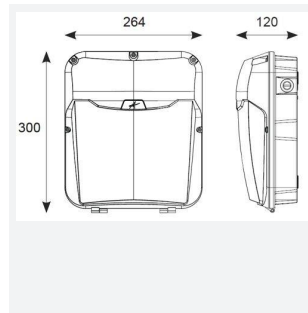

Lynx

Application	Commercial, Healthcare, Industrial, Outdoor, Retail
Specification	Performance

Lynx Wallpack Corridor Function Code: ALWP/1/CF

- Robust wall mounted luminaire for general accent illumination and suitable for education, commercial, industrial applications
- Power and CCT selectable; offering a choice of 2 outputs and 2 colour temperature options, in one luminaire
- Tamper-proof allen key screws supplied as standard
- Photocell and sensor options
- Integral emergency option provides downward illumination with a beam angle of 60°
- Die-cast aluminium body with vandal resistant polycarbonate Fresnel lens diffuser
- Multiple conduit entry and BESA box fixing points

GENERAL INFORMATION	
Wattage	18W-30W
Lumens Delivered	1400lm - 2200lm (4000K)
Lm/W	75lm/W (4000K)
Beam Angle	70
CRI	80
CCT	3000/4000K
Input	220-240V
Operating Temp	-10°C to 40°C

TECHNICAL INFORMATION	
Light Source	LED
Colour / Finish	Black
IP Rating	IP65
Class Protection	1
Internal / External	External
Surface / Recessed / Suspended	Wall
Warranty (Years)	5
CE Mark	Yes