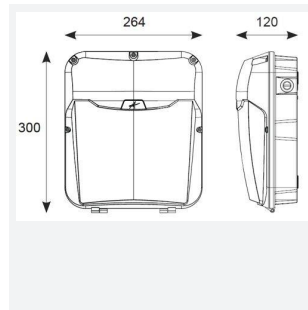

Lynx Wallpack Corridor Function Emergency Code: ALWP/1/CF/M3

- Robust wall mounted luminaire for general accent illumination and suitable for education, commercial, industrial applications
- Power and CCT selectable; offering a choice of 2 outputs and 2 colour temperature options, in one luminaire
- Tamper-proof allen key screws supplied as standard
- Photocell and sensor options
- Integral emergency option provides downward illumination with a beam angle of 60°
- Die-cast aluminium body with vandal resistant polycarbonate Fresnel lens diffuser
- Multiple conduit entry and BESA box fixing points

GENERAL INFORMATION

Wattage	18W-30W
Lumens Delivered	1400lm - 2200lm (4000K)
Lm/W	75lm/W (4000K)
Beam Angle	70
CRI	80
CCT	3000/4000K
Input	220-240V
Operating Temp	5°C to 40°C
Product Weight without Packaging	1.641 kg

TECHNICAL INFORMATION

Light Source	LED
Colour / Finish	Black
IP Rating	IP65
Class Protection	1
Internal / External	External
Surface / Recessed / Suspended	Wall
Warranty (Years)	5
CE Mark	Yes