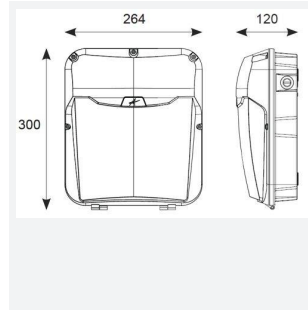

Lynx

Application	Commercial, Healthcare, Industrial, Outdoor, Retail
Specification	Performance

Lynx Wallpack Corridor Function Emergency Code: ALWP/1/CF/M3

PRODUCT FEATURES

- Robust wall mounted luminaire for general accent illumination and suitable for education, commercial, industrial applications
- Power and CCT selectable; offering a choice of 2 outputs and 2 colour temperature options, in one luminaire
- Tamper-proof allen key screws supplied as standard
- Photocell and sensor options
- Integral emergency option provides downward illumination with a beam angle of 60°
- Die-cast aluminium body with vandal resistant polycarbonate Fresnel lens diffuser
- Multiple conduit entry and BESA box fixing points

GENERAL INFORMATION	
Wattage	18W-30W
Lumens Delivered	1400lm - 2200lm (4000K)
Lm/W	75lm/W (4000K)
Beam Angle	70
CRI	80
CCT	3000/4000K
Input	220/240V
Operating Temp	5°C to 40°C
Product Weight without Packaging	1.641 kg