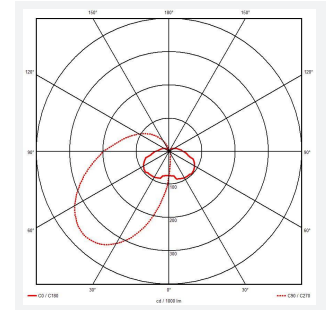

Lynx Wallpack Corridor Function Emergency Code: ALWP/1/CF/M3

PRODUCT FEATURES

- Robust wall mounted luminaire for general accent illumination and suitable for education, commercial, industrial applications
- Power and CCT selectable; offering a choice of 2 outputs and 2 colour temperature options, in one luminaire
- Tamper-proof allen key screws supplied as standard
- Photocell and sensor options
- Integral emergency option provides downward illumination with a beam angle of 60°
- Die-cast aluminium body with vandal resistant polycarbonate Fresnel lens diffuser
- Multiple conduit entry and BESA box fixing points

GENERAL INFORMATION	
Wattage	18W-30W
Lumens Delivered	1400lm - 2200lm (4000K)
Lm/W	75lm/W (4000K)
Beam Angle	70
CRI	80
CCT	3000/4000K
Input	220/240V
Operating Temp	5°C to 40°C
Product Weight without Packaging	1.641 kg

TECHNICAL INFORMATION	
Light Source	LED
Colour / Finish	Black
IP Rating	IP65
Class Protection	1
Internal / External	External
Surface / Recessed / Suspended	Wall
Warranty (Years)	5
CE Mark	Yes