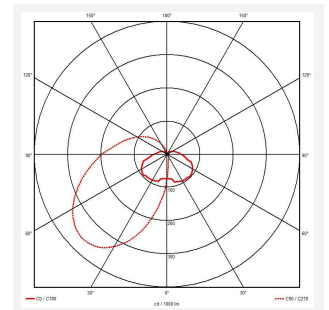

Lynx Wallpack Corridor Function Emergency Code: ALWP/1/CF/M3

- Robust wall mounted luminaire for general accent illumination and suitable for education, commercial, industrial applications
- Power and CCT selectable; offering a choice of 2 outputs and 2 colour temperature options, in one luminaire
- Tamper-proof allen key screws supplied as standard
- Photocell and sensor options
- Integral emergency option provides downward illumination with a beam angle of 60°
- Die-cast aluminium body with vandal resistant polycarbonate Fresnel lens diffuser
- Multiple conduit entry and BESA box fixing points

GENERAL INFORMATION

Wattage	18W-30W
Lumens Delivered	1400lm - 2200lm (4000K)
Lm/W	75lm/W (4000K)
Beam Angle	70
CRI	80
CCT	3000/4000K
Input	220-240V
Operating Temp	5°C to 40°C
Product Weight without Packaging	1.641 kg

TECHNICAL INFORMATION

Light Source	LED
Colour / Finish	Black
IP Rating	IP65
Class Protection	1
Internal / External	External
Surface / Recessed / Suspended	Wall
Warranty (Years)	5
CE Mark	Yes