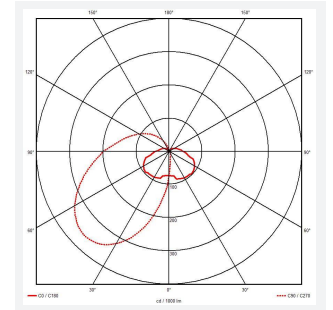

Lynx Wallpack Corridor Function Emergency Code: ALWP/1/CF/M3/PC

PRODUCT FEATURES

- Robust wall mounted luminaire for general accent illumination and suitable for education, commercial, industrial applications
- Power and CCT selectable; offering a choice of 2 outputs and 2 colour temperature options, in one luminaire
- Tamper-proof allen key screws supplied as standard
- Photocell and sensor options
- Integral emergency option provides downward illumination with a beam angle of 60°
- Die-cast aluminium body with vandal resistant polycarbonate Fresnel lens diffuser
- Multiple conduit entry and BESA box fixing points

GENERAL INFORMATION	
Wattage	18W-30W
Lumens Delivered	1400lm - 2200lm (4000K)
Lm/W	75lm/W (4000K)
Beam Angle	70
CRI	80
CCT	3000/4000K
Input	220/240V
Operating Temp	5°C to 40°C

TECHNICAL INFORMATION	
Light Source	LED
Colour / Finish	Black
IP Rating	IP65
Class Protection	1
Internal / External	External
Surface / Recessed / Suspended	Wall
Warranty (Years)	5
CE Mark	Yes