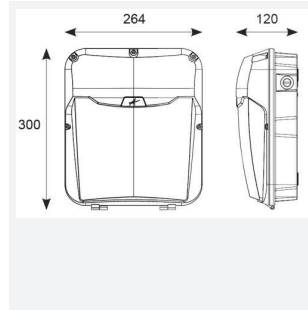

Lynx Wallpack Corridor Function Emergency Code: ALWP/1/CF/M3/PC

PRODUCT FEATURES

- Robust wall mounted luminaire for general accent illumination and suitable for education, commercial, industrial applications
- Power and CCT selectable; offering a choice of 2 outputs and 2 colour temperature options, in one luminaire
- Tamper-proof allen key screws supplied as standard
- Photocell and sensor options
- Integral emergency option provides downward illumination with a beam angle of 60°
- Die-cast aluminium body with vandal resistant polycarbonate Fresnel lens diffuser
- Multiple conduit entry and BESA box fixing points

GENERAL INFORMATION	
Wattage	18W-30W
Lumens Delivered	1400lm - 2200lm (4000K)
Lm/W	75lm/W (4000K)
Beam Angle	70
CRI	80
CCT	3000/4000K
Input	220/240V
Operating Temp	5°C to 40°C

TECHNICAL INFORMATION	
Light Source	LED
Colour / Finish	Black
IP Rating	IP65
Class Protection	1
Internal / External	External
Surface / Recessed / Suspended	Wall
Warranty (Years)	5
CE Mark	Yes