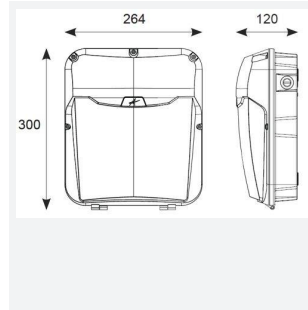

Lynx

Application	Commercial, Healthcare, Industrial, Outdoor, Retail
Specification	Performance

Lynx Wallpack Corridor Function Emergency Code: ALWP/1/CF/M3/PC

PRODUCT FEATURES

- Robust wall mounted luminaire for general accent illumination and suitable for education, commercial, industrial applications
- Power and CCT selectable; offering a choice of 2 outputs and 2 colour temperature options, in one luminaire
- Tamper-proof allen key screws supplied as standard
- Photocell and sensor options
- Integral emergency option provides downward illumination with a beam angle of 60°
- Die-cast aluminium body with vandal resistant polycarbonate Fresnel lens diffuser
- Multiple conduit entry and BESA box fixing points

GENERAL INFORMATION	
Wattage	18W-30W
Lumens Delivered	1400lm - 2200lm (4000K)
Lm/W	75lm/W (4000K)
Beam Angle	70
CRI	80
CCT	3000/4000K
Input	220-240V
Operating Temp	5°C to 40°C

TECHNICAL INFORMATION	
Light Source	LED
Colour / Finish	Black
IP Rating	IP65
Class Protection	1
Internal / External	External
Surface / Recessed / Suspended	Wall
Warranty (Years)	5
CE Mark	Yes