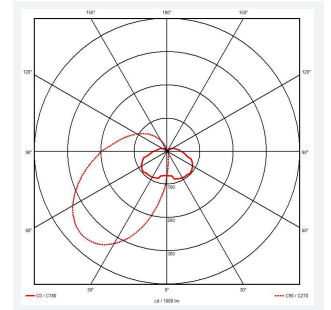

Lynx Wallpack Corridor Function Emergency Code: ALWP/1/CF/M3/PC

PRODUCT FEATURES

- Robust wall mounted luminaire for general accent illumination and suitable for education, commercial, industrial applications
- Power and CCT selectable; offering a choice of 2 outputs and 2 colour temperature options, in one luminaire
- Tamper-proof allen key screws supplied as standard
- Photocell and sensor options
- Integral emergency option provides downward illumination with a beam angle of 60°
- Die-cast aluminium body with vandal resistant polycarbonate Fresnel lens diffuser
- Multiple conduit entry and BESA box fixing points

GENERAL INFORMATION	
Wattage	18W-30W
Lumens Delivered	1400lm - 2200lm (4000K)
Lm/W	75lm/W (4000K)
Beam Angle	70
CRI	80
CCT	3000/4000K
Input	220-240V
Operating Temp	5°C to 40°C

TECHNICAL INFORMATION	
Light Source	LED
Colour / Finish	Black
IP Rating	IP65
Class Protection	1
Internal / External	External
Surface / Recessed / Suspended	Wall
Warranty (Years)	5
CE Mark	Yes