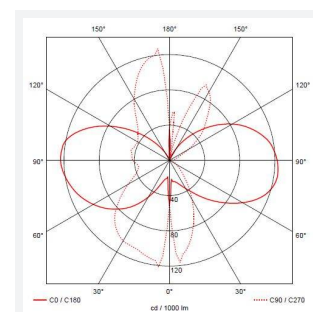

Latina Wall Lantern

Category	Wall Lights
Application	Hospitality, Outdoor, Residential, Retail
Specification	Architectural

Latina Wall Lantern White

Code: ALWLLED/WH

- LED light bar for uniform light output
- Unique design provides installer with option of top arm or bottom arm mounting, without the need of additional wiring (PIR version bottom arm mounting only)
- PIR option for convenience and security. Incorporates manual override option
- Non-dimmable

- LED light bar for uniform light output
- Textured polycarbonate finish and tinted lens
- Colour matching PIR lens ensures discreet appearance

GENERAL INFORMATION

Wattage	8W
Lumens Delivered	550lm
Lm/W	68lm/W
Beam Angle	360
CRI	80
CCT	3000K
Input	220-240V
Operating Temp	-10°C - 40°C
SDCM	6
Product Weight without Packaging	0.61 kg

TECHNICAL INFORMATION

Light Source	LED
Colour / Finish	White
IP Rating	IP65
Class Protection	2
Internal / External	External
Surface / Recessed / Suspended	Wall
Lumen Depreciation	L70 60,000h
Warranty (Years)	3
CE Mark	Yes
Height	410 mm
Accessories	ALWL/CBW