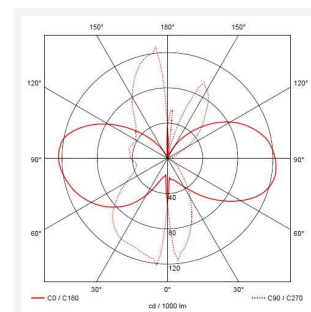

Latina Wall Lantern

Latina Wall Lantern White
Code: ALWLLED/WH

Category	Wall Lights
Application	Hospitality, Outdoor, Residential, Retail
Specification	Architectural

PRODUCT FEATURES

- LED light bar for uniform light output
- Unique design provides installer with option of top arm or bottom arm mounting, without the need of additional wiring (PIR version bottom arm mounting only)
- PIR option for convenience and security. Incorporates manual override option
- Non-dimmable
- LED light bar for uniform light output
- Textured polycarbonate finish and tinted lens
- Colour matching PIR lens ensures discreet appearance

GENERAL INFORMATION	
Wattage	8W
Lumens Delivered	550lm
Lm/W	68lm/W
Beam Angle	360
CRI	80
CCT	3000K
Input	220/240V
Operating Temp	-10°C - 40°C
SDCM	6
Product Weight without Packaging	0.61 kg

TECHNICAL INFORMATION	
Light Source	LED
Colour / Finish	White
IP Rating	IP65
Class Protection	2
Internal / External	External
Surface / Recessed / Suspended	Wall
Lumen Depreciation	L70 60,000h
Warranty (Years)	3
CE Mark	Yes
Height	410 mm
Accessories	ALWL/CBW