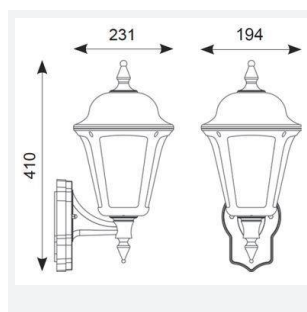

Latina Wall Lantern

Category	Wall Lights
Application	Hospitality, Outdoor, Residential, Retail
Specification	Architectural

Latina Wall Lantern White

Code: ALWLLED/WH

- LED light bar for uniform light output
- Unique design provides installer with option of top arm or bottom arm mounting, without the need of additional wiring (PIR version bottom arm mounting only)
- PIR option for convenience and security. Incorporates manual override option
- Non-dimmable

- LED light bar for uniform light output
- Textured polycarbonate finish and tinted lens
- Colour matching PIR lens ensures discreet appearance

GENERAL INFORMATION

Wattage	8W
Lumens Delivered	550lm
Lm/W	68lm/W
Beam Angle	360
CRI	80
CCT	3000K
Input	220-240V
Operating Temp	-10°C - 40°C
SDCM	6
Product Weight without Packaging	0.61 kg

TECHNICAL INFORMATION

Light Source	LED
Colour / Finish	White
IP Rating	IP65
Class Protection	2
Internal / External	External
Surface / Recessed / Suspended	Wall
Lumen Depreciation	L70 60,000h
Warranty (Years)	3
CE Mark	Yes
Height	410 mm
Accessories	ALWL/CBW