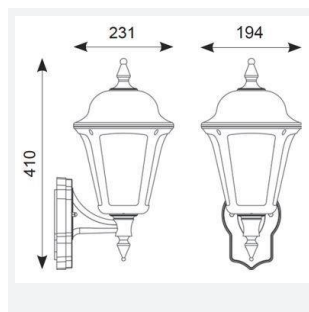

Latina Wall Lantern

Latina Wall Lantern White
Code: ALWLLED/WH

Category	Wall Lights
Application	Hospitality, Outdoor, Residential, Retail
Specification	Architectural

PRODUCT FEATURES

- LED light bar for uniform light output
- Unique design provides installer with option of top arm or bottom arm mounting, without the need of additional wiring (PIR version bottom arm mounting only)
- PIR option for convenience and security. Incorporates manual override option
- Non-dimmable
- LED light bar for uniform light output
- Textured polycarbonate finish and tinted lens
- Colour matching PIR lens ensures discreet appearance

GENERAL INFORMATION	
Wattage	8W
Lumens Delivered	550lm
Lm/W	68lm/W
Beam Angle	360
CRI	80
CCT	3000K
Input	220/240V
Operating Temp	-10°C - 40°C
SDCM	6
Product Weight without Packaging	0.61 kg

TECHNICAL INFORMATION	
Light Source	LED
Colour / Finish	White
IP Rating	IP65
Class Protection	2
Internal / External	External
Surface / Recessed / Suspended	Wall
Lumen Depreciation	L70 60,000h
Warranty (Years)	3
CE Mark	Yes
Height	410 mm
Accessories	ALWL/CBW