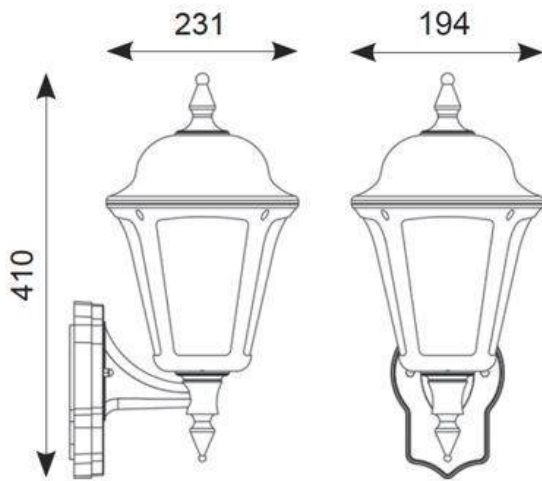

## PRODUCT FEATURES

- LED light bar for uniform light output
- Unique design provides installer with option of top arm or bottom arm mounting, without the need of additional wiring (PIR version bottom arm mounting only)
- PIR option for convenience and security. Incorporates manual override option
- Non-dimmable
- LED light bar for uniform light output
- Textured polycarbonate finish and tinted lens
- Colour matching PIR lens ensures discreet appearance

## GENERAL INFORMATION

<b>Wattage</b>	8W
<b>Lumens Delivered</b>	550lm
<b>Lm/W</b>	68lm/W
<b>Beam Angle</b>	360
<b>CRI</b>	80
<b>CCT</b>	3000K
<b>Input</b>	220-240V
<b>Operating Temp</b>	-10°C - 40°C
<b>SDCM</b>	6
<b>Product Weight without Packaging</b>	0.61 kg

## TECHNICAL INFORMATION

<b>Light Source</b>	LED
<b>Colour / Finish</b>	White
<b>IP Rating</b>	IP65
<b>Class Protection</b>	2
<b>Internal / External</b>	External
<b>Surface / Recessed / Suspended</b>	Wall
<b>Lumen Depreciation</b>	L70 60,000h
<b>Warranty (Years)</b>	3
<b>CE Mark</b>	Yes
<b>Height</b>	410 mm
<b>Accessories</b>	ALWL/CBW