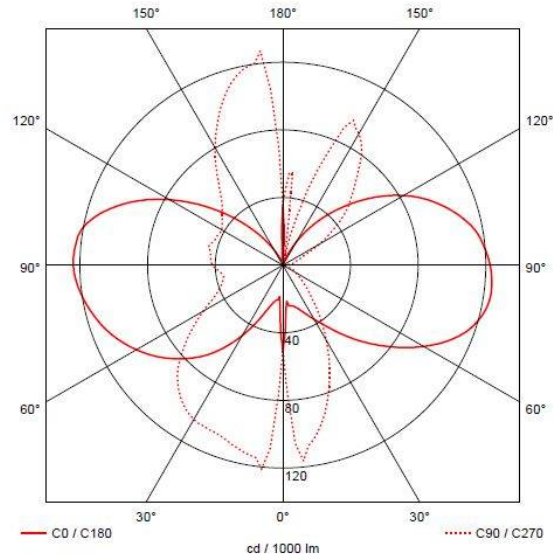

Latina Wall Lantern

Latina Wall Lantern White
Code: ALWLLED/WH

ACCESSORIES

ALWL/CBW

Latina Wall Lantern Corner Bracket Accessory White