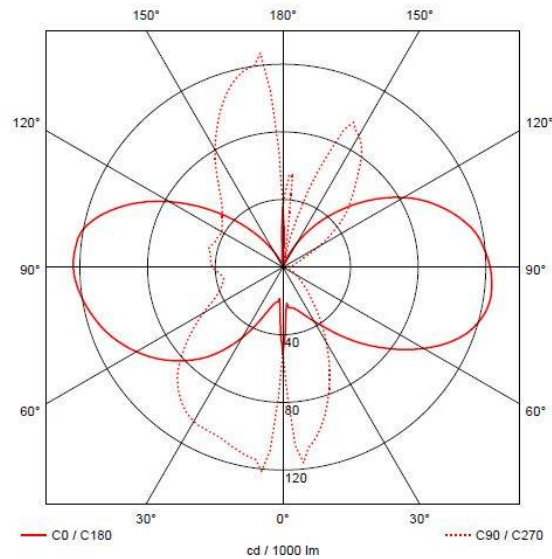

Latina Wall Lantern

Latina Wall Lantern White
Code: ALWLLED/WH

ACCESSORIES

ALWL/CBW

Latina Wall Lantern Corner Bracket Accessory White