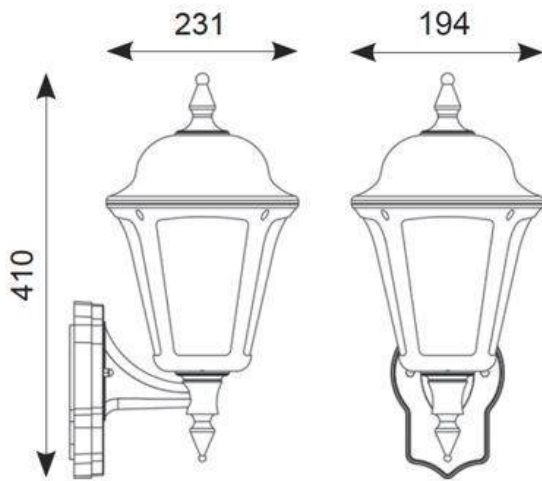

Latina Wall Lantern

Latina Wall Lantern White
Code: ALWLLED/WH

ACCESSORIES

ALWL/CBW

Latina Wall Lantern Corner Bracket Accessory White