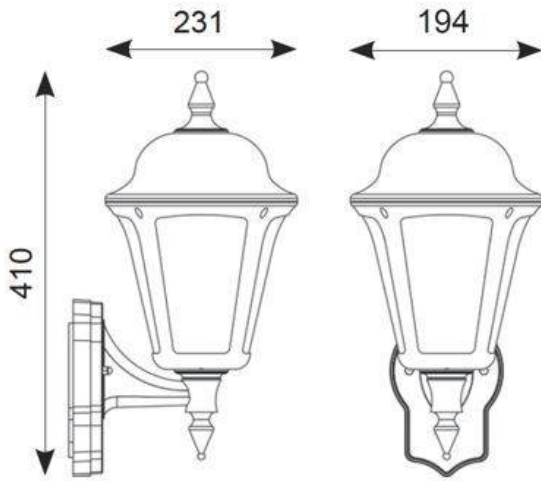

Latina Wall Lantern

Latina Wall Lantern White
Code: ALWLLED/WH

ACCESSORIES

ALWL/CBW

Latina Wall Lantern Corner Bracket Accessory White