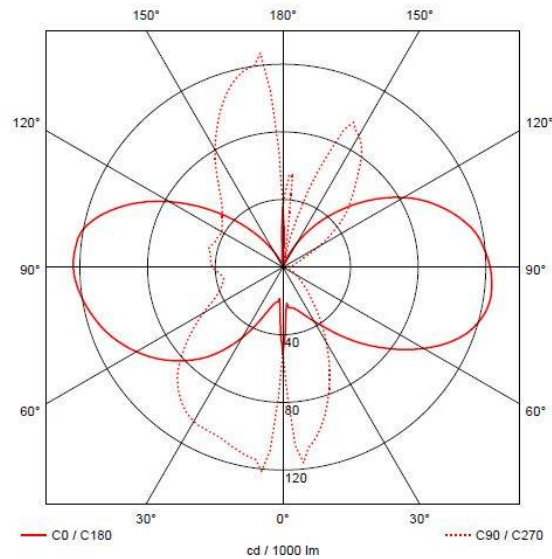

## GENERAL INFORMATION

<b>Wattage</b>	8W
<b>Lumens Delivered</b>	550lm
<b>Lm/W</b>	68lm/W
<b>Beam Angle</b>	360
<b>CRI</b>	80
<b>CCT</b>	3000K
<b>Input</b>	220-240V
<b>Operating Temp</b>	-10°C - 40°C
<b>SDCM</b>	6
<b>Product Weight without Packaging</b>	0.61 kg

## TECHNICAL INFORMATION

<b>Light Source</b>	LED
<b>Colour / Finish</b>	White
<b>IP Rating</b>	IP65
<b>Class Protection</b>	2
<b>Internal / External</b>	External
<b>Surface / Recessed / Suspended</b>	Wall
<b>Lumen Depreciation</b>	L70 60,000h
<b>Warranty (Years)</b>	3
<b>CE Mark</b>	Yes
<b>Height</b>	410 mm
<b>Accessories</b>	ALWL/CBW