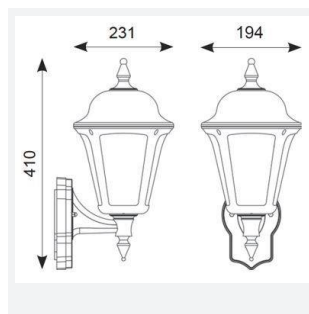

Latina Wall Lantern

Latina Wall Lantern PIR White
Code: ALWLLED/PIR/WH

Category	Wall Lights
Application	Hospitality, Outdoor, Residential, Retail
Specification	Architectural

PRODUCT FEATURES

- LED light bar for uniform light output
- Unique design provides installer with option of top arm or bottom arm mounting, without the need of additional wiring (PIR version bottom arm mounting only)
- PIR option for convenience and security. Incorporates manual override option
- Non-dimmable
- LED light bar for uniform light output
- Textured polycarbonate finish and tinted lens
- Colour matching PIR lens ensures discreet appearance

GENERAL INFORMATION	
Wattage	8W
Lumens Delivered	550lm
Lm/W	68lm/W
Beam Angle	360
CRI	80
CCT	3000K
Input	220/240V
Operating Temp	-10°C - 40°C
SDCM	6
Product Weight without Packaging	0.61 kg

TECHNICAL INFORMATION	
Light Source	LED
Colour / Finish	White
IP Rating	IP65
Class Protection	2
Internal / External	External
Surface / Recessed / Suspended	Wall
Lumen Depreciation	L70 60,000h
Warranty (Years)	3
CE Mark	Yes
Height	410 mm
Accessories	ALWL/CBW