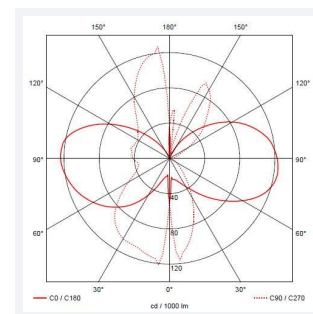

Latina Wall Lantern

Latina Wall Lantern PIR White
Code: ALWLLED/PIR/WH

Category	Wall Lights
Application	Hospitality, Outdoor, Residential, Retail
Specification	Architectural

PRODUCT FEATURES

- LED light bar for uniform light output
- Unique design provides installer with option of top arm or bottom arm mounting, without the need of additional wiring (PIR version bottom arm mounting only)
- PIR option for convenience and security. Incorporates manual override option
- Non-dimmable
- LED light bar for uniform light output
- Textured polycarbonate finish and tinted lens
- Colour matching PIR lens ensures discreet appearance

GENERAL INFORMATION	
Wattage	8W
Lumens Delivered	550lm
Lm/W	68lm/W
Beam Angle	360
CRI	80
CCT	3000K
Input	220/240V
Operating Temp	-10°C - 40°C
SDCM	6
Product Weight without Packaging	0.61 kg

TECHNICAL INFORMATION	
Light Source	LED
Colour / Finish	White
IP Rating	IP65
Class Protection	2
Internal / External	External
Surface / Recessed / Suspended	Wall
Lumen Depreciation	L70 60,000h
Warranty (Years)	3
CE Mark	Yes
Height	410 mm
Accessories	ALWL/CBW