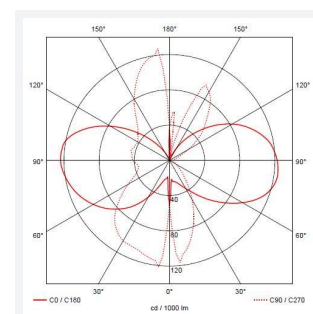

Latina Wall Lantern

Category	Wall Lights
Application	Hospitality, Outdoor, Residential, Retail
Specification	Architectural

Latina Wall Lantern PIR White

Code: ALWLLED/PIR/WH

- LED light bar for uniform light output
- Unique design provides installer with option of top arm or bottom arm mounting, without the need of additional wiring (PIR version bottom arm mounting only)
- PIR option for convenience and security. Incorporates manual override option
- Non-dimmable

- LED light bar for uniform light output
- Textured polycarbonate finish and tinted lens
- Colour matching PIR lens ensures discreet appearance

GENERAL INFORMATION

Wattage	8W
Lumens Delivered	550lm
Lm/W	68lm/W
Beam Angle	360
CRI	80
CCT	3000K
Input	220-240V
Operating Temp	-10°C - 40°C
SDCM	6
Product Weight without Packaging	0.61 kg

TECHNICAL INFORMATION

Light Source	LED
Colour / Finish	White
IP Rating	IP65
Class Protection	2
Internal / External	External
Surface / Recessed / Suspended	Wall
Lumen Depreciation	L70 60,000h
Warranty (Years)	3
CE Mark	Yes
Height	410 mm
Accessories	ALWL/CBW