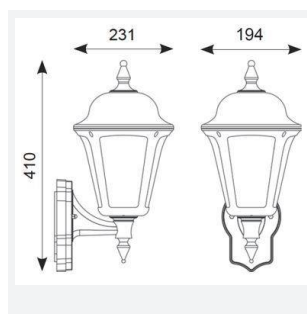

Latina Wall Lantern

Category	Wall Lights
Application	Hospitality, Outdoor, Residential, Retail
Specification	Architectural

Latina Wall Lantern PIR White

Code: ALWLLED/PIR/WH

- LED light bar for uniform light output
- Unique design provides installer with option of top arm or bottom arm mounting, without the need of additional wiring (PIR version bottom arm mounting only)
- PIR option for convenience and security. Incorporates manual override option
- Non-dimmable

- LED light bar for uniform light output
- Textured polycarbonate finish and tinted lens
- Colour matching PIR lens ensures discreet appearance

GENERAL INFORMATION

Wattage	8W
Lumens Delivered	550lm
Lm/W	68lm/W
Beam Angle	360
CRI	80
CCT	3000K
Input	220-240V
Operating Temp	-10°C - 40°C
SDCM	6
Product Weight without Packaging	0.61 kg

TECHNICAL INFORMATION

Light Source	LED
Colour / Finish	White
IP Rating	IP65
Class Protection	2
Internal / External	External
Surface / Recessed / Suspended	Wall
Lumen Depreciation	L70 60,000h
Warranty (Years)	3
CE Mark	Yes
Height	410 mm
Accessories	ALWL/CBW