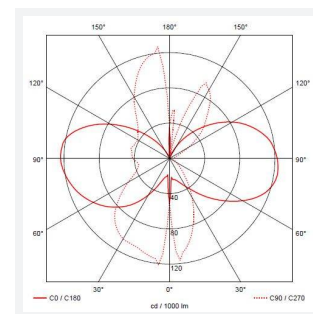

Latina Wall Lantern

Category	Wall Lights
Application	Hospitality, Outdoor, Residential, Retail
Specification	Architectural

Latina Wall Lantern PIR Black

Code: ALWLLED/PIR/BL

- LED light bar for uniform light output
- Unique design provides installer with option of top arm or bottom arm mounting, without the need of additional wiring (PIR version bottom arm mounting only)
- PIR option for convenience and security. Incorporates manual override option
- Non-dimmable

- LED light bar for uniform light output
- Textured polycarbonate finish and tinted lens
- Colour matching PIR lens ensures discreet appearance

GENERAL INFORMATION

Wattage	8W
Lumens Delivered	550lm
Lm/W	68lm/W
Beam Angle	360
CRI	80
CCT	3000K
Input	220-240V
Operating Temp	-10°C - 40°C
SDCM	6
Product Weight without Packaging	0.61 kg

TECHNICAL INFORMATION

Light Source	LED
Colour / Finish	Black
IP Rating	IP65
Class Protection	2
Internal / External	External
Surface / Recessed / Suspended	Wall
Lumen Depreciation	L70 60,000h
Warranty (Years)	3
CE Mark	Yes
Height	410 mm
Accessories	ALWL/CBB