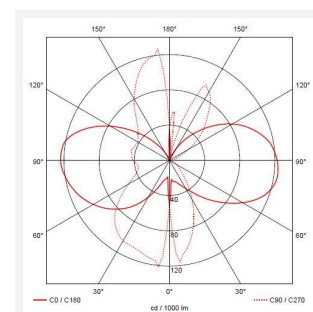

Latina Wall Lantern

Latina Wall Lantern PIR Black
Code: ALWLLED/PIR/BL

Category	Wall Lights
Application	Hospitality, Outdoor, Residential, Retail
Specification	Architectural

PRODUCT FEATURES

- LED light bar for uniform light output
- Unique design provides installer with option of top arm or bottom arm mounting, without the need of additional wiring (PIR version bottom arm mounting only)
- PIR option for convenience and security. Incorporates manual override option
- Non-dimmable
- LED light bar for uniform light output
- Textured polycarbonate finish and tinted lens
- Colour matching PIR lens ensures discreet appearance

GENERAL INFORMATION

Wattage	8W
Lumens Delivered	550lm
Lm/W	68lm/W
Beam Angle	360
CRI	80
CCT	3000K
Input	220/240V
Operating Temp	-10°C - 40°C
SDCM	6
Product Weight without Packaging	0.61 kg

TECHNICAL INFORMATION

Light Source	LED
Colour / Finish	Black
IP Rating	IP65
Class Protection	2
Internal / External	External
Surface / Recessed / Suspended	Wall
Lumen Depreciation	L70 60,000h
Warranty (Years)	3
CE Mark	Yes
Height	410 mm
Accessories	ALWL/CBB