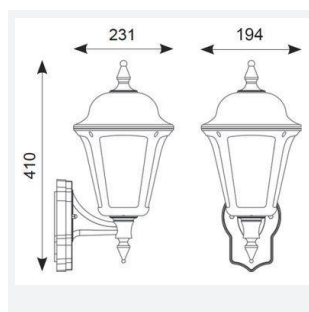

Latina Wall Lantern

Latina Wall Lantern PIR Black
Code: ALWLLED/PIR/BL

Category	Wall Lights
Application	Hospitality, Outdoor, Residential, Retail
Specification	Architectural

PRODUCT FEATURES

- LED light bar for uniform light output
- Unique design provides installer with option of top arm or bottom arm mounting, without the need of additional wiring (PIR version bottom arm mounting only)
- PIR option for convenience and security. Incorporates manual override option
- Non-dimmable
- LED light bar for uniform light output
- Textured polycarbonate finish and tinted lens
- Colour matching PIR lens ensures discreet appearance

GENERAL INFORMATION

Wattage	8W
Lumens Delivered	550lm
Lm/W	68lm/W
Beam Angle	360
CRI	80
CCT	3000K
Input	220/240V
Operating Temp	-10°C - 40°C
SDCM	6
Product Weight without Packaging	0.61 kg

TECHNICAL INFORMATION

Light Source	LED
Colour / Finish	Black
IP Rating	IP65
Class Protection	2
Internal / External	External
Surface / Recessed / Suspended	Wall
Lumen Depreciation	L70 60,000h
Warranty (Years)	3
CE Mark	Yes
Height	410 mm
Accessories	ALWL/CBB