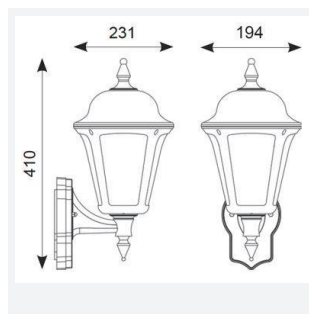

Latina Wall Lantern

Category	Wall Lights
Application	Hospitality, Outdoor, Residential, Retail
Specification	Architectural

Latina Wall Lantern PIR Black

Code: ALWLLED/PIR/BL

- LED light bar for uniform light output
- Unique design provides installer with option of top arm or bottom arm mounting, without the need of additional wiring (PIR version bottom arm mounting only)
- PIR option for convenience and security. Incorporates manual override option
- Non-dimmable

- LED light bar for uniform light output
- Textured polycarbonate finish and tinted lens
- Colour matching PIR lens ensures discreet appearance

GENERAL INFORMATION

Wattage	8W
Lumens Delivered	550lm
Lm/W	68lm/W
Beam Angle	360
CRI	80
CCT	3000K
Input	220-240V
Operating Temp	-10°C - 40°C
SDCM	6
Product Weight without Packaging	0.61 kg

TECHNICAL INFORMATION

Light Source	LED
Colour / Finish	Black
IP Rating	IP65
Class Protection	2
Internal / External	External
Surface / Recessed / Suspended	Wall
Lumen Depreciation	L70 60,000h
Warranty (Years)	3
CE Mark	Yes
Height	410 mm
Accessories	ALWL/CBB