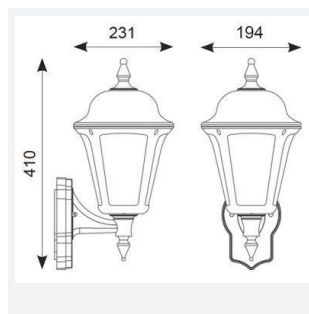

Latina Wall Lantern

Latina Wall Lantern Black

Code: ALWLLED/BL

Category	Wall Lights
Application	Hospitality, Outdoor, Residential, Retail
Specification	Architectural

PRODUCT FEATURES

- LED light bar for uniform light output
- Unique design provides installer with option of top arm or bottom arm mounting, without the need of additional wiring (PIR version bottom arm mounting only)
- PIR option for convenience and security. Incorporates manual override option
- Non-dimmable
- LED light bar for uniform light output
- Textured polycarbonate finish and tinted lens
- Colour matching PIR lens ensures discreet appearance

GENERAL INFORMATION	
Wattage	8W
Lumens Delivered	550lm
Lm/W	68lm/W
Beam Angle	360
CRI	80
CCT	3000K
Input	220/240V
Operating Temp	-10°C - 40°C
SDCM	6
Product Weight without Packaging	0.61 kg

TECHNICAL INFORMATION	
Light Source	LED
Colour / Finish	Black
IP Rating	IP65
Class Protection	2
Internal / External	External
Surface / Recessed / Suspended	Wall
Lumen Depreciation	L70 60,000h
Warranty (Years)	3
CE Mark	Yes
Height	410 mm
Accessories	ALWL/CBB