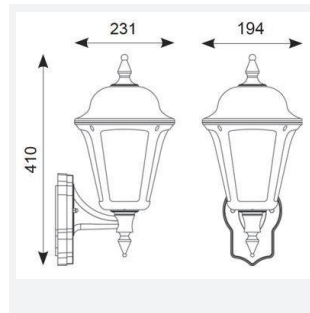

# Latina Wall Lantern

Category	Wall Lights
Application	Hospitality, Outdoor, Residential, Retail
Specification	Architectural

Latina Wall Lantern Black  
Code: ALWLLED/BL

- LED light bar for uniform light output
- Unique design provides installer with option of top arm or bottom arm mounting, without the need of additional wiring (PIR version bottom arm mounting only)
- PIR option for convenience and security. Incorporates manual override option
- Non-dimmable

- LED light bar for uniform light output
- Textured polycarbonate finish and tinted lens
- Colour matching PIR lens ensures discreet appearance

GENERAL INFORMATION	
Wattage	8W
Lumens Delivered	550lm
Lm/W	68lm/W
Beam Angle	360
CRI	80
CCT	3000K
Input	220-240V
Operating Temp	-10°C - 40°C
SDCM	6
Product Weight without Packaging	0.61 kg

TECHNICAL INFORMATION	
Light Source	LED
Colour / Finish	Black
IP Rating	IP65
Class Protection	2
Internal / External	External
Surface / Recessed / Suspended	Wall
Lumen Depreciation	L70 60,000h
Warranty (Years)	3
CE Mark	Yes
Height	410 mm
Accessories	ALWL/CBB