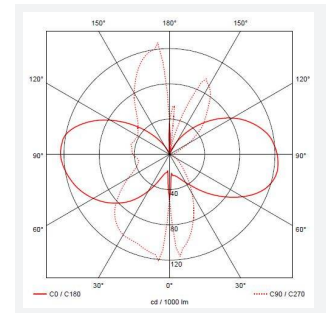

# Latina Wall Lantern

Category	Wall Lights
Application	Hospitality, Outdoor, Residential, Retail
Specification	Architectural

Latina Wall Lantern Black  
Code: ALWLLED/BL

- LED light bar for uniform light output
- Unique design provides installer with option of top arm or bottom arm mounting, without the need of additional wiring (PIR version bottom arm mounting only)
- PIR option for convenience and security. Incorporates manual override option
- Non-dimmable

- LED light bar for uniform light output
- Textured polycarbonate finish and tinted lens
- Colour matching PIR lens ensures discreet appearance

GENERAL INFORMATION	
Wattage	8W
Lumens Delivered	550lm
Lm/W	68lm/W
Beam Angle	360
CRI	80
CCT	3000K
Input	220-240V
Operating Temp	-10°C - 40°C
SDCM	6
Product Weight without Packaging	0.61 kg

TECHNICAL INFORMATION	
Light Source	LED
Colour / Finish	Black
IP Rating	IP65
Class Protection	2
Internal / External	External
Surface / Recessed / Suspended	Wall
Lumen Depreciation	L70 60,000h
Warranty (Years)	3
CE Mark	Yes
Height	410 mm
Accessories	ALWL/CBB