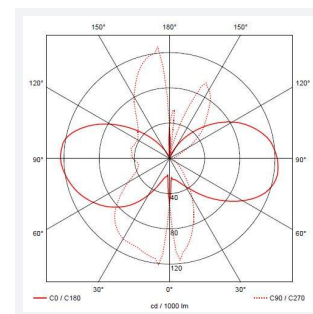

Latina Wall Lantern

Latina Wall Lantern Black

Code: ALWLLED/BL

Category	Wall Lights
Application	Hospitality, Outdoor, Residential, Retail
Specification	Architectural

PRODUCT FEATURES

- LED light bar for uniform light output
- Unique design provides installer with option of top arm or bottom arm mounting, without the need of additional wiring (PIR version bottom arm mounting only)
- PIR option for convenience and security. Incorporates manual override option
- Non-dimmable
- LED light bar for uniform light output
- Textured polycarbonate finish and tinted lens
- Colour matching PIR lens ensures discreet appearance

GENERAL INFORMATION	
Wattage	8W
Lumens Delivered	550lm
Lm/W	68lm/W
Beam Angle	360
CRI	80
CCT	3000K
Input	220/240V
Operating Temp	-10°C - 40°C
SDCM	6
Product Weight without Packaging	0.61 kg

TECHNICAL INFORMATION	
Light Source	LED
Colour / Finish	Black
IP Rating	IP65
Class Protection	2
Internal / External	External
Surface / Recessed / Suspended	Wall
Lumen Depreciation	L70 60,000h
Warranty (Years)	3
CE Mark	Yes
Height	410 mm
Accessories	ALWL/CBB