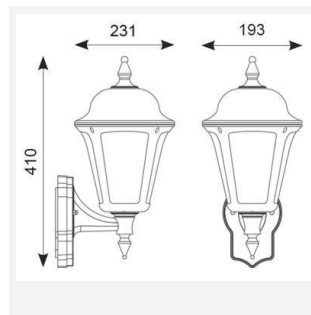

Latina E27 Wall Lantern

Category	Wall Lights
Application	Hospitality, Outdoor, Residential, Retail
Specification	Architectural

Latina E27 Wall Lantern White
Code: ALWL/WH

- Contemporary IP65 polycarbonate lantern range and resistant to corrosion suitable for commercial and residential applications (supplied less lamp)
- Textured polycarbonate finish and tinted lens
- Colour matching PIR lens ensures discreet appearance
- Unique design provides installer with option of top arm or bottom arm mounting, without the need of additional wiring (PIR version bottom arm mounting only)
- PIR option for convenience and security. Incorporates manual override option
- Option to add OCTO Connected by WiZ A60 filament lamp

GENERAL INFORMATION

Input	220-240V
Operating Temp	0°C - 25°C
Product Weight without Packaging	0.542 kg

TECHNICAL INFORMATION

Light Source	E27
Colour / Finish	White
IP Rating	IP65
Class Protection	2
Internal / External	External
Surface / Recessed / Suspended	Wall
Warranty (Years)	3
CE Mark	Yes
Height	410 mm
Accessories	ALWL/CBW