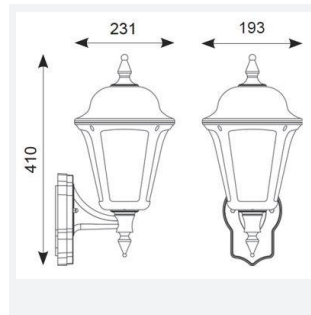

Latina E27 Wall Lantern

Latina E27 Wall Lantern PIR White
Code: ALWL/PIR/WH

Category	Wall Lights
Application	Hospitality, Outdoor, Residential, Retail
Specification	Architectural

PRODUCT FEATURES

- Contemporary IP65 polycarbonate lantern range and resistant to corrosion suitable for commercial and residential applications (supplied less lamp)
- Textured polycarbonate finish and tinted lens
- Colour matching PIR lens ensures discreet appearance
- Unique design provides installer with option of top arm or bottom arm mounting, without the need of additional wiring (PIR version bottom arm mounting only)
- PIR option for convenience and security. Incorporates manual override option
- Option to add OCTO Connected by WiZ A60 filament lamp

GENERAL INFORMATION	
Input	220/240V
Operating Temp	0°C - 25°C
Product Weight without Packaging	0.592 kg

TECHNICAL INFORMATION	
Light Source	E27
Colour / Finish	White
IP Rating	IP65
Class Protection	2
Internal / External	External
Surface / Recessed / Suspended	Wall
Warranty (Years)	3
CE Mark	Yes
Height	410 mm
Accessories	ALWL/CBW