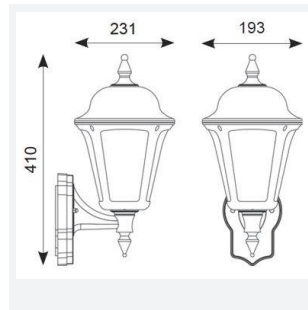

Latina E27 Wall Lantern

Category	Wall Lights
Application	Hospitality, Outdoor, Residential, Retail
Specification	Architectural

Latina E27 Wall Lantern PIR White
Code: ALWL/PIR/WH

- Contemporary IP65 polycarbonate lantern range and resistant to corrosion suitable for commercial and residential applications (supplied less lamp)
- Textured polycarbonate finish and tinted lens
- Colour matching PIR lens ensures discreet appearance
- Unique design provides installer with option of top arm or bottom arm mounting, without the need of additional wiring (PIR version bottom arm mounting only)
- PIR option for convenience and security. Incorporates manual override option
- Option to add OCTO Connected by WiZ A60 filament lamp

GENERAL INFORMATION

Input	220-240V
Operating Temp	0°C - 25°C
Product Weight without Packaging	0.592 kg

TECHNICAL INFORMATION

Light Source	E27
Colour / Finish	White
IP Rating	IP65
Class Protection	2
Internal / External	External
Surface / Recessed / Suspended	Wall
Warranty (Years)	3
CE Mark	Yes
Height	410 mm
Accessories	ALWL/CBW