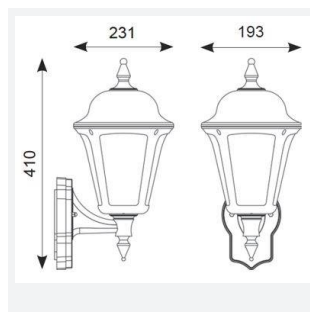

Latina E27 Wall Lantern

Latina E27 Wall Lantern PIR Black
Code: ALWL/PIR/BL

Category	Wall Lights
Application	Hospitality, Outdoor, Residential, Retail
Specification	Architectural

PRODUCT FEATURES

- Contemporary IP65 polycarbonate lantern range and resistant to corrosion suitable for commercial and residential applications (supplied less lamp)
- Textured polycarbonate finish and tinted lens
- Colour matching PIR lens ensures discreet appearance
- Unique design provides installer with option of top arm or bottom arm mounting, without the need of additional wiring (PIR version bottom arm mounting only)
- PIR option for convenience and security. Incorporates manual override option
- Option to add OCTO Connected by WiZ A60 filament lamp

GENERAL INFORMATION

Input	220/240V
Operating Temp	0°C - 25°C
Product Weight without Packaging	0.592 kg

TECHNICAL INFORMATION

Light Source	E27
Colour / Finish	Black
IP Rating	IP65
Class Protection	2
Internal / External	External
Surface / Recessed / Suspended	Wall
Warranty (Years)	3
CE Mark	Yes
Height	410 mm
Accessories	ALWL/CBB