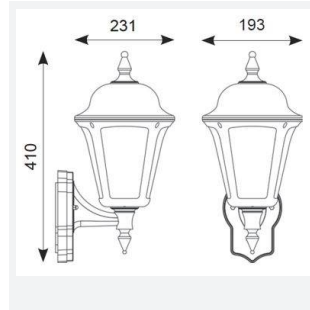

Latina E27 Wall Lantern

Category	Wall Lights
Application	Hospitality, Outdoor, Residential, Retail
Specification	Architectural

Latina E27 Wall Lantern PIR Black
Code: ALWL/PIR/BL

- Contemporary IP65 polycarbonate lantern range and resistant to corrosion suitable for commercial and residential applications (supplied less lamp)
- Textured polycarbonate finish and tinted lens
- Colour matching PIR lens ensures discreet appearance
- Unique design provides installer with option of top arm or bottom arm mounting, without the need of additional wiring (PIR version bottom arm mounting only)
- PIR option for convenience and security. Incorporates manual override option
- Option to add OCTO Connected by WiZ A60 filament lamp

GENERAL INFORMATION	
Input	220-240V
Operating Temp	0°C - 25°C
Product Weight without Packaging	0.592 kg

TECHNICAL INFORMATION	
Light Source	E27
Colour / Finish	Black
IP Rating	IP65
Class Protection	2
Internal / External	External
Surface / Recessed / Suspended	Wall
Warranty (Years)	3
CE Mark	Yes
Height	410 mm
Accessories	ALWL/CBB