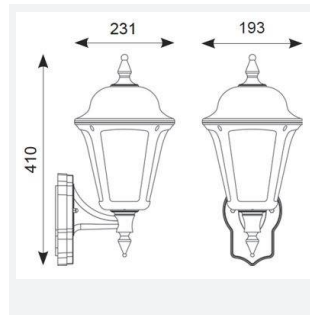

# Latina Wall Lantern

Category	Wall Lights
Application	Hospitality, Residential, Retail
Specification	Architectural

Latina Wall Lantern Corner Bracket Accessory  
Code: ALWL/CBW

### TECHNICAL INFORMATION

Colour / Finish White  
Internal / External External  
Surface / Recessed / Suspended Wall