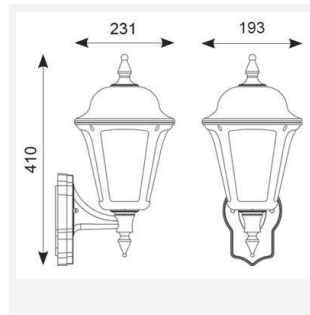

Latina Wall Lantern

Category	Wall Lights
Application	Hospitality, Residential, Retail
Specification	Architectural

Latina Wall Lantern Corner Bracket Accessory
Code: ALWL/CBW

PRODUCT FEATURES

- Compatible with Latina wall lanterns
- White finish
- Compatible with Latina wall lanterns

GENERAL INFORMATION

Product Weight without Packaging 0.152

TECHNICAL INFORMATION

Colour / Finish White
Internal / External External
Surface / Recessed / Suspended Wall