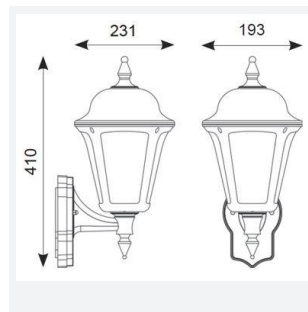

Latina Wall Lantern

Category	Wall Lights
Application	Hospitality, Residential, Retail
Specification	Architectural

Code: ALWL/CBW

- Compatible with Latina wall lanterns
- White finish

- Compatible with Latina wall lanterns

GENERAL INFORMATION

Product Weight without Packaging 0.152

TECHNICAL INFORMATION

Colour / Finish	White
Internal / External	External
Surface / Recessed / Suspended	Wall