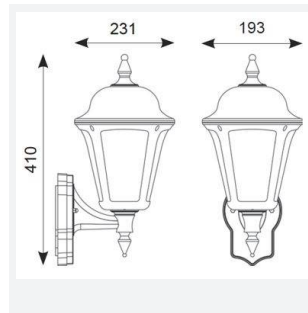

Latina Wall Lantern

Category	Wall Lights
Application	Hospitality, Residential, Retail
Specification	Architectural

Code: ALWL/CBB

- Compatible with Latina wall lanterns
- Black finish

- Compatible with Latina wall lanterns

TECHNICAL INFORMATION

Colour / Finish	Black
Internal / External	External
Surface / Recessed / Suspended	Wall