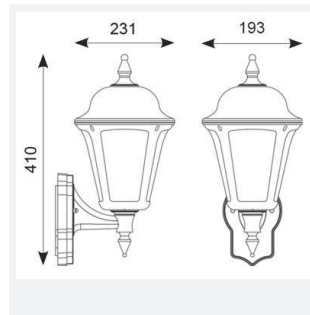

Latina Wall Lantern

Latina Wall Lantern Corner Bracket Accessory
Code: ALWL/CBB

Category	Wall Lights
Application	Hospitality, Residential, Retail
Specification	Architectural

PRODUCT FEATURES

- Compatible with Latina wall lanterns
- Black finish
- Compatible with Latina wall lanterns

GENERAL INFORMATION

Product Weight without Packaging 0.152

TECHNICAL INFORMATION

Colour / Finish Black
Internal / External External
Surface / Recessed / Suspended Wall