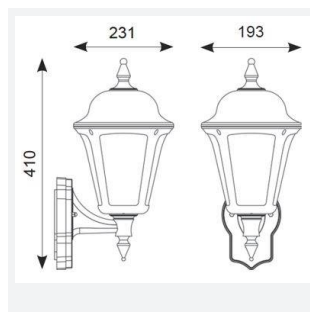

# Latina E27 Wall Lantern

Latina Wall Lantern Black  
Code: ALWL/BL

Category	Wall Lights
Application	Hospitality, Outdoor, Residential, Retail
Specification	Architectural

## PRODUCT FEATURES

- Contemporary IP65 polycarbonate lantern range and resistant to corrosion suitable for commercial and residential applications (supplied less lamp)
- Textured polycarbonate finish and tinted lens
- Colour matching PIR lens ensures discreet appearance
- Unique design provides installer with option of top arm or bottom arm mounting, without the need of additional wiring (PIR version bottom arm mounting only)
- PIR option for convenience and security. Incorporates manual override option
- Option to add OCTO Connected by WiZ A60 filament lamp

### TECHNICAL INFORMATION

Light Source	E27
Colour / Finish	Black
IP Rating	IP65
Class Protection	2
Internal / External	External
Surface / Recessed / Suspended	Wall
Warranty (Years)	3
CE Mark	Yes
Height	410 mm
Accessories	ALWL/CBB