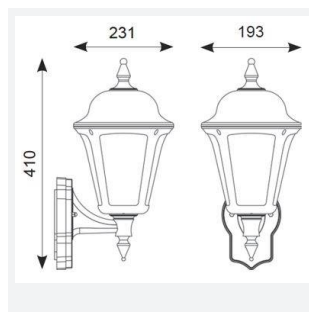

# Latina E27 Wall Lantern

Latina Wall Lantern Black  
Code: ALWL/BL

Category	Wall Lights
Application	Hospitality, Outdoor, Residential, Retail
Specification	Architectural

## PRODUCT FEATURES

- Contemporary IP65 polycarbonate lantern range and resistant to corrosion suitable for commercial and residential applications (supplied less lamp)
- Textured polycarbonate finish and tinted lens
- Colour matching PIR lens ensures discreet appearance
- Unique design provides installer with option of top arm or bottom arm mounting, without the need of additional wiring (PIR version bottom arm mounting only)
- PIR option for convenience and security. Incorporates manual override option
- Option to add OCTO Connected by WiZ A60 filament lamp

### TECHNICAL INFORMATION

Light Source	E27
Colour / Finish	Black
IP Rating	IP65
Class Protection	2
Internal / External	External
Surface / Recessed / Suspended	Wall
Warranty (Years)	3
CE Mark	Yes
Height	410 mm
Accessories	ALWL/CBB