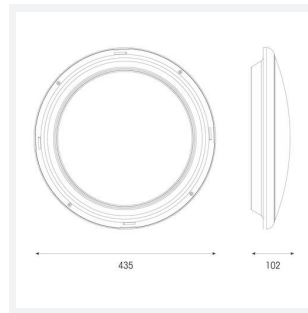

Luna

Luna Multi Wattage CCT
Code: ALUN/1

Category	Bulkheads
Application	Ancillary, Commercial, Education, Hospitality, Retail
Specification	Performance

PRODUCT FEATURES

- Polycarbonate wall/ceiling bulkhead with adjustable power and light output option suitable for education and commercial applications.
- White body finish with 4 different bezel finish accessory options including; white, chrome, satin chrome and black
- Clip in diffuser, bezel and gear tray for a tool-less, simple and quick installation
- Power and CCT selectable; offering a choice of 2 outputs and 3 colour temperature options, in one luminaire
- High efficiency up to 150lm/W

GENERAL INFORMATION

Wattage	12W - 22W
Lumens Delivered	1700lm - 3100lm
Lm/W	140lm/W
Beam Angle	115
CRI	80
CCT	3000/4000/5000K
Input	220/240V
Operating Temp	-25°C to 50°C
SDCM	3
Product Weight without Packaging	1.419 kg