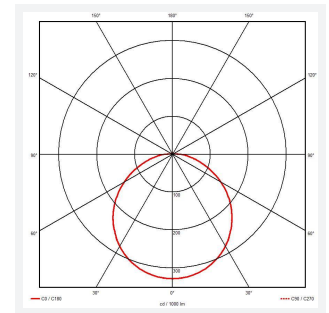

Luna

Luna Multi Wattage CCT
Code: ALUN/1

| | |
|---------------|---|
| Category | Bulkheads |
| Application | Ancillary, Commercial, Education, Hospitality, Retail |
| Specification | Performance |

PRODUCT FEATURES

- Polycarbonate wall/ceiling bulkhead with adjustable power and light output option suitable for education and commercial applications.
- White body finish with 4 different bezel finish accessory options including; white, chrome, satin chrome and black
- Clip in diffuser, bezel and gear tray for a tool-less, simple and quick installation
- Power and CCT selectable; offering a choice of 2 outputs and 3 colour temperature options, in one luminaire
- High efficiency up to 150lm/W

| GENERAL INFORMATION | |
|----------------------------------|-----------------|
| Wattage | 12W - 22W |
| Lumens Delivered | 1700lm - 3100lm |
| Lm/W | 140lm/W |
| Beam Angle | 115 |
| CRI | 80 |
| CCT | 3000/4000/5000K |
| Input | 220-240V |
| Operating Temp | -25°C to 50°C |
| SDCM | 3 |
| Product Weight without Packaging | 1.419 kg |