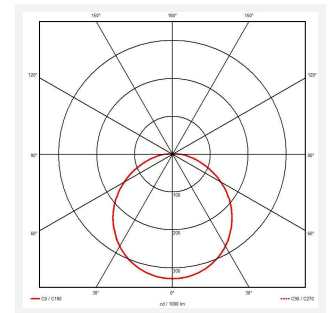

Luna

Luna Multi Wattage CCT
Code: ALUN/1

Category	Bulkheads
Application	Ancillary, Commercial, Education, Hospitality, Retail
Specification	Performance

PRODUCT FEATURES

- Polycarbonate wall/ceiling bulkhead with adjustable power and light output option suitable for education and commercial applications.
- White body finish with 4 different bezel finish accessory options including; white, chrome, satin chrome and black
- Clip in diffuser, bezel and gear tray for a tool-less, simple and quick installation
- Power and CCT selectable; offering a choice of 2 outputs and 3 colour temperature options, in one luminaire
- High efficiency up to 150lm/W

GENERAL INFORMATION

Wattage	12W - 22W
Lumens Delivered	1700lm - 3100lm
Lm/W	140lm/W
Beam Angle	115
CRI	80
CCT	3000/4000/5000K
Input	220/240V
Operating Temp	-25°C to 50°C
SDCM	3
Product Weight without Packaging	1.419 kg