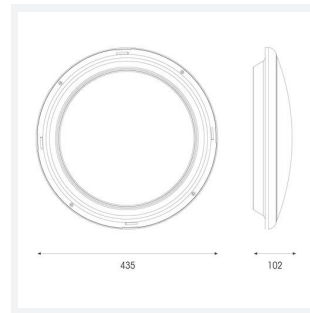

Luna

Luna Multi Wattage CCT
Code: ALUN/1

| | |
|---------------|---|
| Category | Bulkheads |
| Application | Ancillary, Commercial, Education, Hospitality, Retail |
| Specification | Performance |

PRODUCT FEATURES

- Polycarbonate wall/ceiling bulkhead with adjustable power and light output option suitable for education and commercial applications.
- White body finish with 4 different bezel finish accessory options including; white, chrome, satin chrome and black
- Clip in diffuser, bezel and gear tray for a tool-less, simple and quick installation
- Power and CCT selectable; offering a choice of 2 outputs and 3 colour temperature options, in one luminaire
- High efficiency up to 150lm/W

| GENERAL INFORMATION | |
|----------------------------------|-----------------|
| Wattage | 12W - 22W |
| Lumens Delivered | 1700lm - 3100lm |
| Lm/W | 140lm/W |
| Beam Angle | 115 |
| CRI | 80 |
| CCT | 3000/4000/5000K |
| Input | 220-240V |
| Operating Temp | -25°C to 50°C |
| SDCM | 3 |
| Product Weight without Packaging | 1.419 kg |