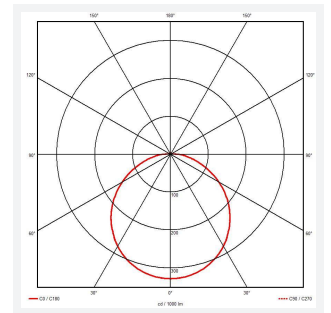

Luna

Luna Multi Wattage CCT Self-Test Emergency Code: ALUN/1/SM3

Category	Bulkheads
Application	Ancillary, Commercial, Education, Hospitality, Retail
Specification	Performance

PRODUCT FEATURES

- Polycarbonate wall/ceiling bulkhead with adjustable power and light output option suitable for education and commercial applications.
- White body finish with 4 different bezel finish accessory options including; white, chrome, satin chrome and black
- Clip in diffuser, bezel and gear tray for a tool-less, simple and quick installation
- Power and CCT selectable; offering a choice of 2 outputs and 3 colour temperature options, in one luminaire
- High efficiency up to 150lm/W

GENERAL INFORMATION

Wattage	12W-22W
Lumens Delivered	1700lm - 3100lm
Lm/W	140lm/W
Beam Angle	115
CRI	80
CCT	3000/4000/5000K
Input	220/240V
Operating Temp	0°C - 50°C
SDCM	3
Product Weight without Packaging	1.519 kg