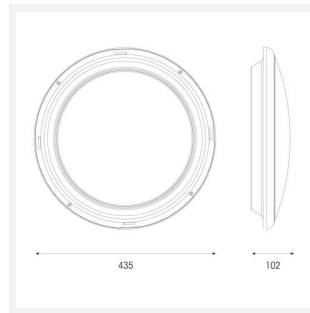

Luna

Luna Multi Wattage CCT Self-Test Emergency Code: ALUN/1/SM3

Category	Bulkheads
Application	Ancillary, Commercial, Education, Hospitality, Retail
Specification	Performance

PRODUCT FEATURES

- Polycarbonate wall/ceiling bulkhead with adjustable power and light output option suitable for education and commercial applications.
- White body finish with 4 different bezel finish accessory options including; white, chrome, satin chrome and black
- Clip in diffuser, bezel and gear tray for a tool-less, simple and quick installation
- Power and CCT selectable; offering a choice of 2 outputs and 3 colour temperature options, in one luminaire
- High efficiency up to 150lm/W

GENERAL INFORMATION

Wattage	12W-22W
Lumens Delivered	1700lm - 3100lm
Lm/W	140lm/W
Beam Angle	115
CRI	80
CCT	3000/4000/5000K
Input	220/240V
Operating Temp	0°C - 50°C
SDCM	3
Product Weight without Packaging	1.519 kg