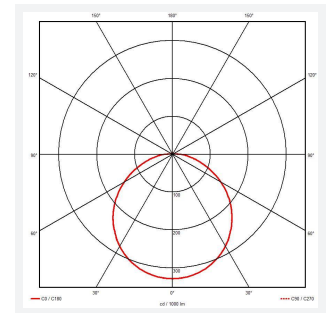

## Luna Multi Wattage CCT OCTO Smart Control Code: ALUN/1/OCTO

- Polycarbonate wall/ceiling bulkhead with adjustable power and light output option suitable for education and commercial applications.
- White body finish with 4 different bezel finish accessory options including; white, chrome, satin chrome and black
- Clip in diffuser, bezel and gear tray for a tool-less, simple and quick installation
- Power and CCT selectable; offering a choice of 2 outputs and 3 colour temperature options, in one luminaire
- High efficiency up to 150lm/W

### GENERAL INFORMATION

Wattage	12W - 22W
Lumens Delivered	1700lm - 3100lm
Lm/W	140lm/W
Beam Angle	115
CRI	80
CCT	3000/4000/5000K
Input	220-240V
Operating Temp	-25°C to 50°C
SDCM	3
Product Weight without Packaging	1.419 kg