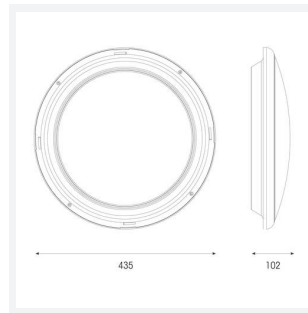

## Luna Multi Wattage CCT OCTO Smart Control Code: ALUN/1/OCTO

- Polycarbonate wall/ceiling bulkhead with adjustable power and light output option suitable for education and commercial applications.
- White body finish with 4 different bezel finish accessory options including; white, chrome, satin chrome and black
- Clip in diffuser, bezel and gear tray for a tool-less, simple and quick installation
- Power and CCT selectable; offering a choice of 2 outputs and 3 colour temperature options, in one luminaire
- High efficiency up to 150lm/W

### GENERAL INFORMATION

Wattage	12W - 22W
Lumens Delivered	1700lm - 3100lm
Lm/W	140lm/W
Beam Angle	115
CRI	80
CCT	3000/4000/5000K
Input	220-240V
Operating Temp	-25°C to 50°C
SDCM	3
Product Weight without Packaging	1.419 kg