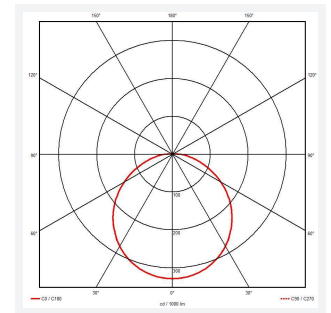

Luna

Luna Multi Wattage CCT OCTO Smart Control
Code: ALUN/1/OCTO

Category	Bulkheads
Application	Ancillary, Commercial, Education, Hospitality, Retail
Specification	Performance

PRODUCT FEATURES

- Polycarbonate wall/ceiling bulkhead with adjustable power and light output option suitable for education and commercial applications.
- White body finish with 4 different bezel finish accessory options including; white, chrome, satin chrome and black
- Clip in diffuser, bezel and gear tray for a tool-less, simple and quick installation
- Power and CCT selectable; offering a choice of 2 outputs and 3 colour temperature options, in one luminaire
- High efficiency up to 150lm/W

GENERAL INFORMATION

Wattage	12W - 22W
Lumens Delivered	1700lm - 3100lm
Lm/W	140lm/W
Beam Angle	115
CRI	80
CCT	3000/4000/5000K
Input	220/240V
Operating Temp	-25°C to 50°C
SDCM	3
Product Weight without Packaging	1.419 kg