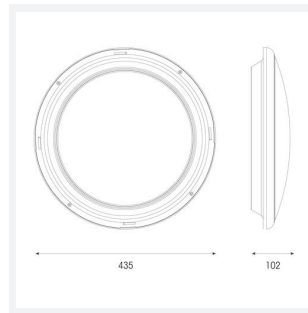

Luna

Luna Multi Wattage CCT OCTO Smart Control
Code: ALUN/1/OCTO

Category	Bulkheads
Application	Ancillary, Commercial, Education, Hospitality, Retail
Specification	Performance

PRODUCT FEATURES

- Polycarbonate wall/ceiling bulkhead with adjustable power and light output option suitable for education and commercial applications.
- White body finish with 4 different bezel finish accessory options including; white, chrome, satin chrome and black
- Clip in diffuser, bezel and gear tray for a tool-less, simple and quick installation
- Power and CCT selectable; offering a choice of 2 outputs and 3 colour temperature options, in one luminaire
- High efficiency up to 150lm/W

GENERAL INFORMATION

Wattage	12W - 22W
Lumens Delivered	1700lm - 3100lm
Lm/W	140lm/W
Beam Angle	115
CRI	80
CCT	3000/4000/5000K
Input	220/240V
Operating Temp	-25°C to 50°C
SDCM	3
Product Weight without Packaging	1.419 kg