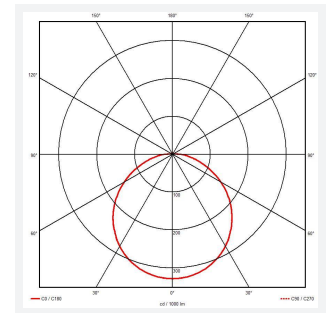

Luna

Luna Multi Wattage CCT DALI-Emergency Code: ALUN/1/DM3

Category	Bulkheads
Application	Ancillary, Commercial, Education, Hospitality, Retail
Specification	Performance

PRODUCT FEATURES

- Polycarbonate wall/ceiling bulkhead with adjustable power and light output option suitable for education and commercial applications.
- White body finish with 4 different bezel finish accessory options including; white, chrome, satin chrome and black
- Clip in diffuser, bezel and gear tray for a tool-less, simple and quick installation
- Power and CCT selectable; offering a choice of 2 outputs and 3 colour temperature options, in one luminaire
- High efficiency up to 150lm/W

GENERAL INFORMATION

Wattage	12W - 22W
Lumens Delivered	1700lm - 3100lm
Lm/W	140lm/W
Beam Angle	115
CRI	80
CCT	3000/4000/5000K
Input	220-240V
Operating Temp	0°C - 50°C
SDCM	3
Product Weight without Packaging	1.419 kg