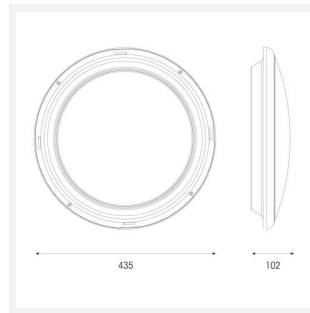

Luna

Luna Multi Wattage CCT DALI-Emergency
Code: ALUN/1/DM3

Category	Bulkheads
Application	Ancillary, Commercial, Education, Hospitality, Retail
Specification	Performance

PRODUCT FEATURES

- Polycarbonate wall/ceiling bulkhead with adjustable power and light output option suitable for education and commercial applications.
- White body finish with 4 different bezel finish accessory options including; white, chrome, satin chrome and black
- Clip in diffuser, bezel and gear tray for a tool-less, simple and quick installation
- Power and CCT selectable; offering a choice of 2 outputs and 3 colour temperature options, in one luminaire
- High efficiency up to 150lm/W

GENERAL INFORMATION

Wattage	12W - 22W
Lumens Delivered	1700lm - 3100lm
Lm/W	140lm/W
Beam Angle	115
CRI	80
CCT	3000/4000/5000K
Input	220/240V
Operating Temp	0°C - 50°C
SDCM	3
Product Weight without Packaging	1.419 kg