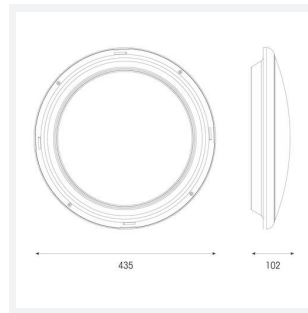

Luna

Luna Multi Wattage CCT DALI-Emergency Code: ALUN/1/DM3

Category	Bulkheads
Application	Ancillary, Commercial, Education, Hospitality, Retail
Specification	Performance

PRODUCT FEATURES

- Polycarbonate wall/ceiling bulkhead with adjustable power and light output option suitable for education and commercial applications.
- White body finish with 4 different bezel finish accessory options including; white, chrome, satin chrome and black
- Clip in diffuser, bezel and gear tray for a tool-less, simple and quick installation
- Power and CCT selectable; offering a choice of 2 outputs and 3 colour temperature options, in one luminaire
- High efficiency up to 150lm/W

GENERAL INFORMATION

Wattage	12W - 22W
Lumens Delivered	1700lm - 3100lm
Lm/W	140lm/W
Beam Angle	115
CRI	80
CCT	3000/4000/5000K
Input	220-240V
Operating Temp	0°C - 50°C
SDCM	3
Product Weight without Packaging	1.419 kg