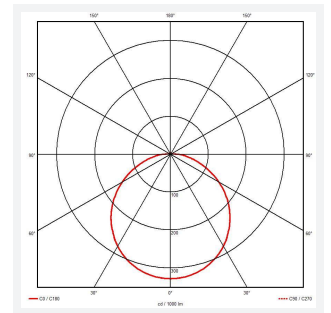

Luna

Luna Multi Wattage CCT DALI-Emergency
Code: ALUN/1/DM3

Category	Bulkheads
Application	Ancillary, Commercial, Education, Hospitality, Retail
Specification	Performance

PRODUCT FEATURES

- Polycarbonate wall/ceiling bulkhead with adjustable power and light output option suitable for education and commercial applications.
- White body finish with 4 different bezel finish accessory options including; white, chrome, satin chrome and black
- Clip in diffuser, bezel and gear tray for a tool-less, simple and quick installation
- Power and CCT selectable; offering a choice of 2 outputs and 3 colour temperature options, in one luminaire
- High efficiency up to 150lm/W

GENERAL INFORMATION

Wattage	12W - 22W
Lumens Delivered	1700lm - 3100lm
Lm/W	140lm/W
Beam Angle	115
CRI	80
CCT	3000/4000/5000K
Input	220/240V
Operating Temp	0°C - 50°C
SDCM	3
Product Weight without Packaging	1.419 kg