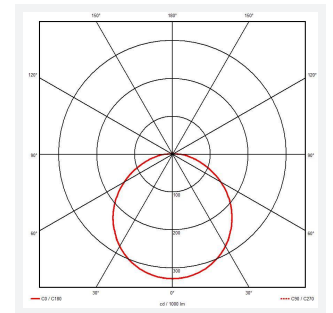

# Luna

Luna Multi Wattage CCT 1-10V  
Code: ALUN/1/DD4

Category	Bulkheads
Application	Ancillary, Commercial, Education, Hospitality, Retail
Specification	Performance

## PRODUCT FEATURES

- Polycarbonate wall/ceiling bulkhead with adjustable power and light output option suitable for education and commercial applications.
- White body finish with 4 different bezel finish accessory options including; white, chrome, satin chrome and black
- Clip in diffuser, bezel and gear tray for a tool-less, simple and quick installation
- Power and CCT selectable; offering a choice of 2 outputs and 3 colour temperature options, in one luminaire
- High efficiency up to 150lm/W

### GENERAL INFORMATION

Wattage	12W - 22W
Lumens Delivered	1700lm - 3100lm
Lm/W	140lm/W
Beam Angle	115
CRI	80
CCT	3000/4000/5000K
Input	220/240V
Operating Temp	-25°C to 50°C
SDCM	3
Product Weight without Packaging	1.419 kg