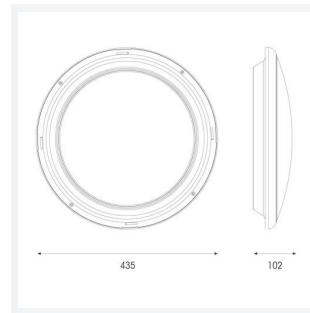

Luna

Luna Multi Wattage CCT 1-10V
Code: ALUN/1/DD4

Category	Bulkheads
Application	Ancillary, Commercial, Education, Hospitality, Retail
Specification	Performance

PRODUCT FEATURES

- Polycarbonate wall/ceiling bulkhead with adjustable power and light output option suitable for education and commercial applications.
- White body finish with 4 different bezel finish accessory options including; white, chrome, satin chrome and black
- Clip in diffuser, bezel and gear tray for a tool-less, simple and quick installation
- Power and CCT selectable; offering a choice of 2 outputs and 3 colour temperature options, in one luminaire
- High efficiency up to 150lm/W

GENERAL INFORMATION

Wattage	12W - 22W
Lumens Delivered	1700lm - 3100lm
Lm/W	140lm/W
Beam Angle	115
CRI	80
CCT	3000/4000/5000K
Input	220-240V
Operating Temp	-25°C to 50°C
SDCM	3
Product Weight without Packaging	1.419 kg

TECHNICAL INFORMATION

Light Source	LED
Colour / Finish	White
IP Rating	IP54
Class Protection	2
Internal / External	Internal
Surface / Recessed / Suspended	Ceiling, Wall
Lumen Depreciation	L80 50,000h
Warranty (Years)	5
CE Mark	Yes