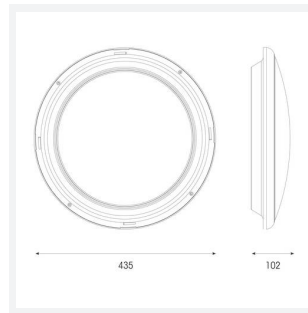

# Luna

Luna Multi Wattage CCT 1-10V  
Code: ALUN/1/DD4

Category	Bulkheads
Application	Ancillary, Commercial, Education, Hospitality, Retail
Specification	Performance

## PRODUCT FEATURES

- Polycarbonate wall/ceiling bulkhead with adjustable power and light output option suitable for education and commercial applications.
- White body finish with 4 different bezel finish accessory options including; white, chrome, satin chrome and black
- Clip in diffuser, bezel and gear tray for a tool-less, simple and quick installation
- Power and CCT selectable; offering a choice of 2 outputs and 3 colour temperature options, in one luminaire
- High efficiency up to 150lm/W

### GENERAL INFORMATION

Wattage	12W - 22W
Lumens Delivered	1700lm - 3100lm
Lm/W	140lm/W
Beam Angle	115
CRI	80
CCT	3000/4000/5000K
Input	220/240V
Operating Temp	-25°C to 50°C
SDCM	3
Product Weight without Packaging	1.419 kg