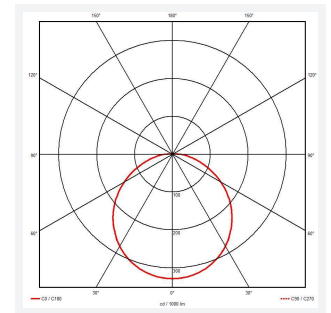

Luna

Luna Multi Wattage CCT 1-10V
Code: ALUN/1/DD4

Category	Bulkheads
Application	Ancillary, Commercial, Education, Hospitality, Retail
Specification	Performance

PRODUCT FEATURES

- Polycarbonate wall/ceiling bulkhead with adjustable power and light output option suitable for education and commercial applications.
- White body finish with 4 different bezel finish accessory options including; white, chrome, satin chrome and black
- Clip in diffuser, bezel and gear tray for a tool-less, simple and quick installation
- Power and CCT selectable; offering a choice of 2 outputs and 3 colour temperature options, in one luminaire
- High efficiency up to 150lm/W

GENERAL INFORMATION

Wattage	12W - 22W
Lumens Delivered	1700lm - 3100lm
Lm/W	140lm/W
Beam Angle	115
CRI	80
CCT	3000/4000/5000K
Input	220-240V
Operating Temp	-25°C to 50°C
SDCM	3
Product Weight without Packaging	1.419 kg