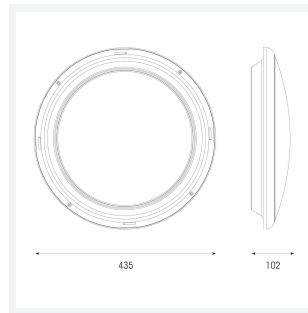

# Luna

Luna Multi Wattage CCT DALI  
Code: ALUN/1/DD3

|               |   |
|---------------|---|
| Category      | Bulkheads   |
| Application   | Ancillary, Commercial, Education, Hospitality, Retail |
| Specification | Performance   |

## PRODUCT FEATURES

- Polycarbonate wall/ceiling bulkhead with adjustable power and light output option suitable for education and commercial applications.
- White body finish with 4 different bezel finish accessory options including; white, chrome, satin chrome and black
- Clip in diffuser, bezel and gear tray for a tool-less, simple and quick installation
- Power and CCT selectable; offering a choice of 2 outputs and 3 colour temperature options, in one luminaire
- High efficiency up to 150lm/W

### GENERAL INFORMATION

|                                  |                 |
|----------------------------------|-----------------|
| Wattage                          | 12W - 22W       |
| Lumens Delivered                 | 1700lm - 3100lm |
| Lm/W                             | 140lm/W         |
| Beam Angle                       | 115             |
| CRI                              | 80              |
| CCT                              | 3000/4000/5000K |
| Input                            | 220/240V        |
| Operating Temp                   | -25°C to 50°C   |
| SDCM                             | 3               |
| Product Weight without Packaging | 1.419 kg        |