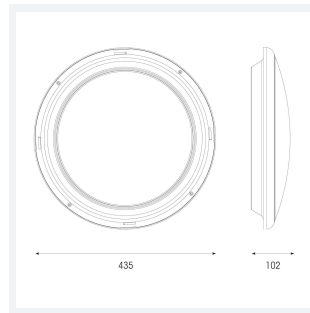

Luna

Luna Multi Wattage CCT DALI
Code: ALUN/1/DD3

Category	Bulkheads
Application	Ancillary, Commercial, Education, Hospitality, Retail
Specification	Performance

- Polycarbonate wall/ceiling bulkhead with adjustable power and light output option suitable for education and commercial applications.
- White body finish with 4 different bezel finish accessory options including; white, chrome, satin chrome and black
- Clip in diffuser, bezel and gear tray for a tool-less, simple and quick installation
- Power and CCT selectable; offering a choice of 2 outputs and 3 colour temperature options, in one luminaire
- High efficiency up to 150lm/W

GENERAL INFORMATION

Wattage	12W - 22W
Lumens Delivered	1700lm - 3100lm
Lm/W	140lm/W
Beam Angle	115
CRI	80
CCT	3000/4000/5000K
Input	220-240V
Operating Temp	-25°C to 50°C
SDCM	3
Product Weight without Packaging	1.419 kg