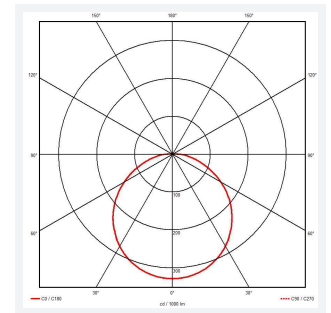

# Luna

Luna Multi Wattage CCT DALI  
Code: ALUN/1/DD3

|               |   |
|---------------|---|
| Category      | Bulkheads   |
| Application   | Ancillary, Commercial, Education, Hospitality, Retail |
| Specification | Performance   |

## PRODUCT FEATURES

- Polycarbonate wall/ceiling bulkhead with adjustable power and light output option suitable for education and commercial applications.
- White body finish with 4 different bezel finish accessory options including; white, chrome, satin chrome and black
- Clip in diffuser, bezel and gear tray for a tool-less, simple and quick installation
- Power and CCT selectable; offering a choice of 2 outputs and 3 colour temperature options, in one luminaire
- High efficiency up to 150lm/W

### GENERAL INFORMATION

|                                  |                 |
|----------------------------------|-----------------|
| Wattage                          | 12W - 22W       |
| Lumens Delivered                 | 1700lm - 3100lm |
| Lm/W                             | 140lm/W         |
| Beam Angle                       | 115             |
| CRI                              | 80              |
| CCT                              | 3000/4000/5000K |
| Input                            | 220/240V        |
| Operating Temp                   | -25°C to 50°C   |
| SDCM                             | 3               |
| Product Weight without Packaging | 1.419 kg        |