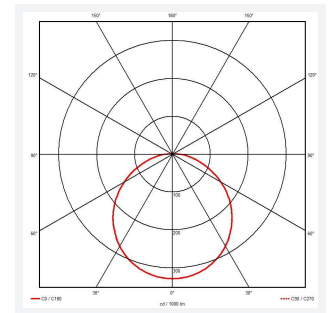

Luna

Luna Multi Wattage CCT DALI
Code: ALUN/1/DD3

Category	Bulkheads
Application	Ancillary, Commercial, Education, Hospitality, Retail
Specification	Performance

- Polycarbonate wall/ceiling bulkhead with adjustable power and light output option suitable for education and commercial applications.
- White body finish with 4 different bezel finish accessory options including; white, chrome, satin chrome and black
- Clip in diffuser, bezel and gear tray for a tool-less, simple and quick installation
- Power and CCT selectable; offering a choice of 2 outputs and 3 colour temperature options, in one luminaire
- High efficiency up to 150lm/W

GENERAL INFORMATION

Wattage	12W - 22W
Lumens Delivered	1700lm - 3100lm
Lm/W	140lm/W
Beam Angle	115
CRI	80
CCT	3000/4000/5000K
Input	220-240V
Operating Temp	-25°C to 50°C
SDCM	3
Product Weight without Packaging	1.419 kg