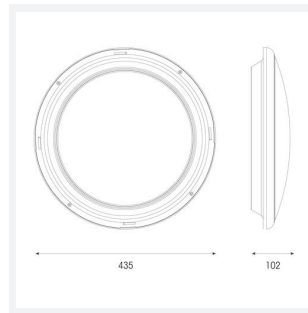

Luna

Luna Multi Wattage CCT Switch Dim
Code: ALUN/1/DD1

Category	Bulkheads
Application	Ancillary, Commercial, Education, Hospitality, Retail
Specification	Performance

PRODUCT FEATURES

- Polycarbonate wall/ceiling bulkhead with adjustable power and light output option suitable for education and commercial applications.
- White body finish with 4 different bezel finish accessory options including; white, chrome, satin chrome and black
- Clip in diffuser, bezel and gear tray for a tool-less, simple and quick installation
- Power and CCT selectable; offering a choice of 2 outputs and 3 colour temperature options, in one luminaire
- High efficiency up to 150lm/W

GENERAL INFORMATION

Wattage	12W - 22W
Lumens Delivered	1700lm - 3100lm
Lm/W	140lm/W
Beam Angle	115
CRI	80
CCT	3000/4000/5000K
Input	220/240V
Operating Temp	-25°C to 50°C
SDCM	3
Product Weight without Packaging	1.419 kg