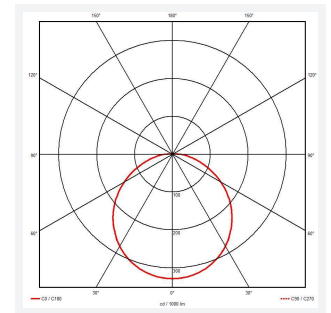

Luna

Luna Multi Wattage CCT Switch Dim
Code: ALUN/1/DD1

Category	Bulkheads
Application	Ancillary, Commercial, Education, Hospitality, Retail
Specification	Performance

PRODUCT FEATURES

- Polycarbonate wall/ceiling bulkhead with adjustable power and light output option suitable for education and commercial applications.
- White body finish with 4 different bezel finish accessory options including; white, chrome, satin chrome and black
- Clip in diffuser, bezel and gear tray for a tool-less, simple and quick installation
- Power and CCT selectable; offering a choice of 2 outputs and 3 colour temperature options, in one luminaire
- High efficiency up to 150lm/W

GENERAL INFORMATION

Wattage	12W - 22W
Lumens Delivered	1700lm - 3100lm
Lm/W	140lm/W
Beam Angle	115
CRI	80
CCT	3000/4000/5000K
Input	220/240V
Operating Temp	-25°C to 50°C
SDCM	3
Product Weight without Packaging	1.419 kg