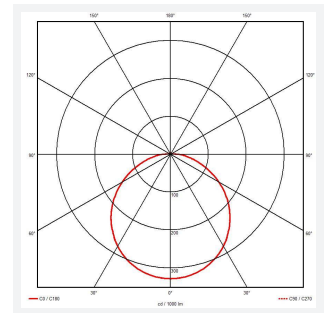

# Luna

Luna Multi Wattage CCT Corridor Function  
Code: ALUN/1/CF

Category	Bulkheads
Application	Ancillary, Commercial, Education, Hospitality, Retail
Specification	Performance

## PRODUCT FEATURES

- Polycarbonate wall/ceiling bulkhead with adjustable power and light output option suitable for education and commercial applications.
- White body finish with 4 different bezel finish accessory options including; white, chrome, satin chrome and black
- Clip in diffuser, bezel and gear tray for a tool-less, simple and quick installation
- Power and CCT selectable; offering a choice of 2 outputs and 3 colour temperature options, in one luminaire
- High efficiency up to 150lm/W

GENERAL INFORMATION	
Wattage	12W - 22W
Lumens Delivered	1700lm - 3100lm
Lm/W	140lm/W
Beam Angle	115
CRI	80
CCT	3000/4000/5000K
Input	220/240V
Operating Temp	-25°C to 50°C
SDCM	3
Product Weight without Packaging	1.419 kg