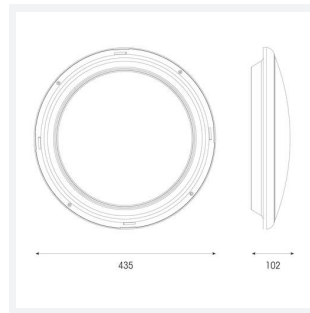

## Luna Multi Wattage CCT Corridor Function Code: ALUN/1/CF

Category	Bulkheads
Application	Ancillary, Commercial, Education, Hospitality, Retail
Specification	Performance

- Polycarbonate wall/ceiling bulkhead with adjustable power and light output option suitable for education and commercial applications.
- White body finish with 4 different bezel finish accessory options including; white, chrome, satin chrome and black
- Clip in diffuser, bezel and gear tray for a tool-less, simple and quick installation
- Power and CCT selectable; offering a choice of 2 outputs and 3 colour temperature options, in one luminaire
- High efficiency up to 150lm/W

### GENERAL INFORMATION

Wattage	12W - 22W
Lumens Delivered	1700lm - 3100lm
Lm/W	140lm/W
Beam Angle	115
CRI	80
CCT	3000/4000/5000K
Input	220-240V
Operating Temp	-25°C to 50°C
SDCM	3
Product Weight without Packaging	1.419 kg