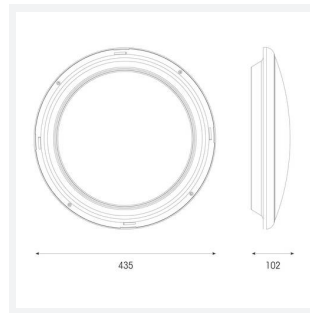

# Luna

Luna Multi Wattage CCT Corridor Function  
Code: ALUN/1/CF

Category	Bulkheads
Application	Ancillary, Commercial, Education, Hospitality, Retail
Specification	Performance

## PRODUCT FEATURES

- Polycarbonate wall/ceiling bulkhead with adjustable power and light output option suitable for education and commercial applications.
- White body finish with 4 different bezel finish accessory options including; white, chrome, satin chrome and black
- Clip in diffuser, bezel and gear tray for a tool-less, simple and quick installation
- Power and CCT selectable; offering a choice of 2 outputs and 3 colour temperature options, in one luminaire
- High efficiency up to 150lm/W

GENERAL INFORMATION	
Wattage	12W - 22W
Lumens Delivered	1700lm - 3100lm
Lm/W	140lm/W
Beam Angle	115
CRI	80
CCT	3000/4000/5000K
Input	220/240V
Operating Temp	-25°C to 50°C
SDCM	3
Product Weight without Packaging	1.419 kg