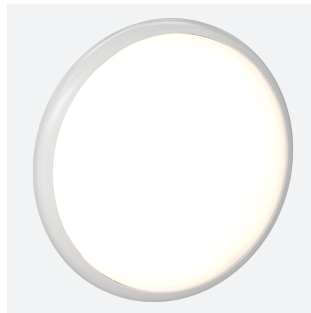

# Luna

## Luna Multi Wattage CCT Corridor Function Code: ALUN/1/CF

Category	Bulkheads
Application	Ancillary, Commercial, Education, Hospitality, Retail
Specification	Performance

- Polycarbonate wall/ceiling bulkhead with adjustable power and light output option suitable for education and commercial applications.
- White body finish with 4 different bezel finish accessory options including; white, chrome, satin chrome and black
- Clip in diffuser, bezel and gear tray for a tool-less, simple and quick installation
- Power and CCT selectable; offering a choice of 2 outputs and 3 colour temperature options, in one luminaire
- High efficiency up to 150lm/W

### GENERAL INFORMATION

Wattage	12W - 22W
Lumens Delivered	1700lm - 3100lm
Lm/W	140lm/W
Beam Angle	115
CRI	80
CCT	3000/4000/5000K
Input	220-240V
Operating Temp	-25°C to 50°C
SDCM	3
Product Weight without Packaging	1.419 kg

### TECHNICAL INFORMATION

Light Source	LED
Colour / Finish	White
IP Rating	IP54
Class Protection	2
Internal / External	Internal
Surface / Recessed / Suspended	Ceiling, Wall
Lumen Depreciation	L80 50,000h
Warranty (Years)	5
CE Mark	Yes