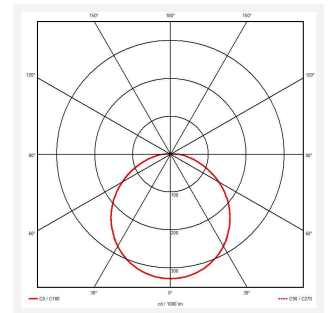

# Luna

## Luna Multi Wattage CCT Corridor Function Code: ALUN/1/CF

Category	Bulkheads
Application	Ancillary, Commercial, Education, Hospitality, Retail
Specification	Performance

- Polycarbonate wall/ceiling bulkhead with adjustable power and light output option suitable for education and commercial applications.
- White body finish with 4 different bezel finish accessory options including; white, chrome, satin chrome and black
- Clip in diffuser, bezel and gear tray for a tool-less, simple and quick installation
- Power and CCT selectable; offering a choice of 2 outputs and 3 colour temperature options, in one luminaire
- High efficiency up to 150lm/W

### GENERAL INFORMATION

Wattage	12W - 22W
Lumens Delivered	1700lm - 3100lm
Lm/W	140lm/W
Beam Angle	115
CRI	80
CCT	3000/4000/5000K
Input	220-240V
Operating Temp	-25°C to 50°C
SDCM	3
Product Weight without Packaging	1.419 kg