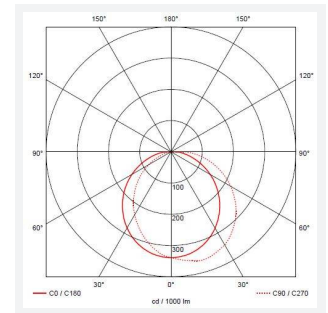

# Lucca

Lucca CCT Multi Wattage Grey  
Code: ALUCLED/G

Category	Bulkheads
Application	Ancillary, Commercial, Education, Healthcare, Hospitality, Industrial, Outdoor, Retail
Specification	Performance

### GENERAL INFORMATION

Wattage	18W - 27W
Lumens Delivered	1300lm - 1900lm (4000K)
Lm/W	69lm/W - 71lm/W (4000K)
Beam Angle	105/110
CRI	80
CCT	3000/4000K
Input	220-240V
Operating Temp	-20°C - 40°C
SDCM	5
Product Weight without Packaging	1.869 kg

### TECHNICAL INFORMATION

Light Source	LED
Colour / Finish	Graphite
IP Rating	IP66
Class Protection	1
Internal / External	External
Surface / Recessed / Suspended	Wall
Lumen Depreciation	L70 60,000h
Warranty (Years)	5
CE Mark	Yes
Diameter	298 mm