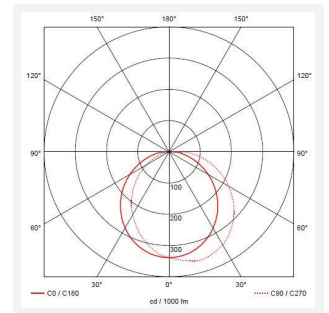

# Lucca

Lucca CCT Multi Wattage Grey  
Code: ALUCLED/G

Category	Bulkheads
Application	Ancillary, Commercial, Education, Healthcare, Hospitality, Industrial, Outdoor, Retail
Specification	Performance

GENERAL INFORMATION	
Wattage	18W - 27W
Lumens Delivered	1300lm - 1900lm (4000K)
Lm/W	69lm/W - 71lm/W (4000K)
Beam Angle	105/110
CRI	80
CCT	3000/4000K
Input	220/240V
Operating Temp	-20°C - 40°C
SDCM	5
Product Weight without Packaging	1.869 kg

TECHNICAL INFORMATION	
Light Source	LED
Colour / Finish	Graphite
IP Rating	IP66
Class Protection	1
Internal / External	External
Surface / Recessed / Suspended	Wall
Lumen Depreciation	L70 60,000h
Warranty (Years)	5
CE Mark	Yes
Diameter	298 mm