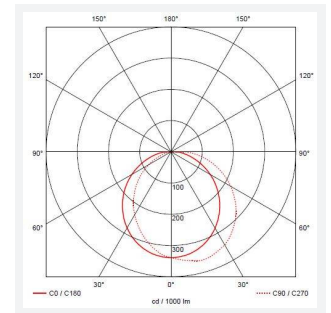

Lucca

Lucca CCT Multi Wattage Self-Test Emergency
Code: ALUCLED/G/SM3

Category	Bulkheads
Application	Ancillary, Commercial, Education, Healthcare, Hospitality, Industrial, Outdoor, Retail
Specification	Performance

GENERAL INFORMATION	
Wattage	18W - 27W
Lumens Delivered	1300lm - 1900lm (4000K)
Lm/W	69lm/W - 71lm/W (4000K)
Beam Angle	105/110
CRI	80
CCT	3000/4000K
Input	220/240V
Operating Temp	0°C - 40°C
SDCM	5
Product Weight without Packaging	2.34 kg

TECHNICAL INFORMATION	
Light Source	LED
Colour / Finish	Graphite
IP Rating	IP66
Class Protection	1
Internal / External	External
Surface / Recessed / Suspended	Wall
Lumen Depreciation	L70 60,000h
Warranty (Years)	5
CE Mark	Yes
Diameter	298 mm