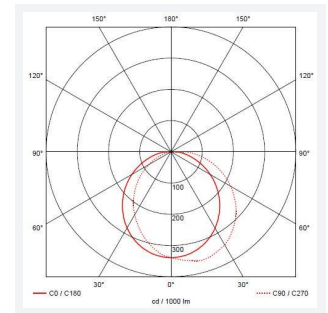

Lucca

Lucca CCT Multi Wattage Self-Test Emergency
Code: ALUCLED/G/SM3

Category	Bulkheads
Application	Ancillary, Commercial, Education, Healthcare, Hospitality, Industrial, Outdoor, Retail
Specification	Performance

GENERAL INFORMATION	
Wattage	18W - 27W
Lumens Delivered	1300lm - 1900lm (4000K)
Lm/W	69lm/W - 71lm/W (4000K)
Beam Angle	105/110
CRI	80
CCT	3000/4000K
Input	220-240V
Operating Temp	0°C - 40°C
SDCM	5
Product Weight without Packaging	2.34 kg

TECHNICAL INFORMATION	
Light Source	LED
Colour / Finish	Graphite
IP Rating	IP66
Class Protection	1
Internal / External	External
Surface / Recessed / Suspended	Wall
Lumen Depreciation	L70 60,000h
Warranty (Years)	5
CE Mark	Yes
Diameter	298 mm