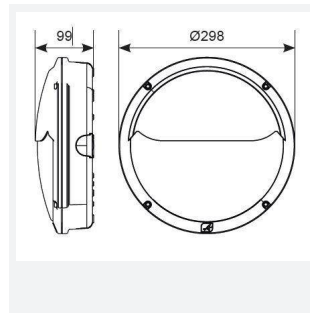

Lucca

Lucca CCT Multi Wattage Self-Test Emergency
Code: ALUCLED/G/SM3

Category	Bulkheads
Application	Ancillary, Commercial, Education, Healthcare, Hospitality, Industrial, Outdoor, Retail
Specification	Performance

GENERAL INFORMATION	
Wattage	18W - 27W
Lumens Delivered	1300lm - 1900lm (4000K)
Lm/W	69lm/W - 71lm/W (4000K)
Beam Angle	105/110
CRI	80
CCT	3000/4000K
Input	220/240V
Operating Temp	0°C - 40°C
SDCM	5
Product Weight without Packaging	2.34 kg

TECHNICAL INFORMATION	
Light Source	LED
Colour / Finish	Graphite
IP Rating	IP66
Class Protection	1
Internal / External	External
Surface / Recessed / Suspended	Wall
Lumen Depreciation	L70 60,000h
Warranty (Years)	5
CE Mark	Yes
Diameter	298 mm