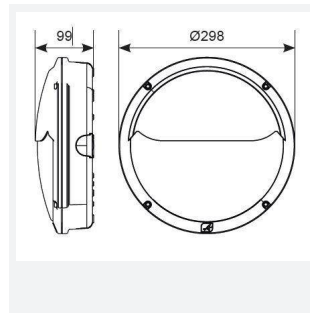

Lucca

Lucca CCT Multi Wattage Self-Test Emergency
Code: ALUCLED/G/SM3

Category	Bulkheads
Application	Ancillary, Commercial, Education, Healthcare, Hospitality, Industrial, Outdoor, Retail
Specification	Performance

GENERAL INFORMATION	
Wattage	18W - 27W
Lumens Delivered	1300lm - 1900lm (4000K)
Lm/W	69lm/W - 71lm/W (4000K)
Beam Angle	105/110
CRI	80
CCT	3000/4000K
Input	220-240V
Operating Temp	0°C - 40°C
SDCM	5
Product Weight without Packaging	2.34 kg

TECHNICAL INFORMATION	
Light Source	LED
Colour / Finish	Graphite
IP Rating	IP66
Class Protection	1
Internal / External	External
Surface / Recessed / Suspended	Wall
Lumen Depreciation	L70 60,000h
Warranty (Years)	5
CE Mark	Yes
Diameter	298 mm