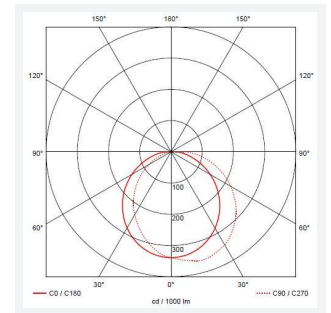

# Lucca

Lucca CCT Multi Wattage Self-Test Emergency  
Code: ALUCLED/G/SM3/PC

Category	Bulkheads
Application	Ancillary, Commercial, Education, Healthcare, Hospitality, Industrial, Outdoor, Retail
Specification	Performance

GENERAL INFORMATION	
Wattage	18W - 27W
Lumens Delivered	1300lm - 1900lm (4000K)
Lm/W	69lm/W - 71lm/W (4000K)
Beam Angle	105/110
CRI	80
CCT	3000/4000K
Input	220-240V
Operating Temp	0°C - 40°C
SDCM	5
Product Weight without Packaging	2.34 kg

TECHNICAL INFORMATION	
Light Source	LED
Colour / Finish	Graphite
IP Rating	IP66
Class Protection	1
Internal / External	External
Surface / Recessed / Suspended	Wall
Lumen Depreciation	L70 60,000h
Warranty (Years)	5
CE Mark	Yes
Diameter	298 mm