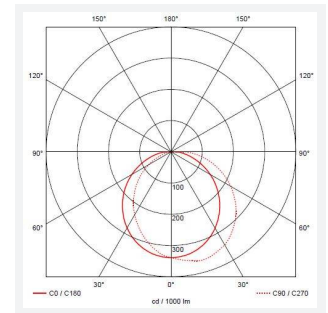

Lucca

Lucca CCT Multi Wattage Self-Test Emergency
Code: ALUCLED/G/SM3/PC

Category	Bulkheads
Application	Ancillary, Commercial, Education, Healthcare, Hospitality, Industrial, Outdoor, Retail
Specification	Performance

GENERAL INFORMATION	
Wattage	18W - 27W
Lumens Delivered	1300lm - 1900lm (4000K)
Lm/W	69lm/W - 71lm/W (4000K)
Beam Angle	105/110
CRI	80
CCT	3000/4000K
Input	220/240V
Operating Temp	0°C - 40°C
SDCM	5
Product Weight without Packaging	2.34 kg

TECHNICAL INFORMATION	
Light Source	LED
Colour / Finish	Graphite
IP Rating	IP66
Class Protection	1
Internal / External	External
Surface / Recessed / Suspended	Wall
Lumen Depreciation	L70 60,000h
Warranty (Years)	5
CE Mark	Yes
Diameter	298 mm