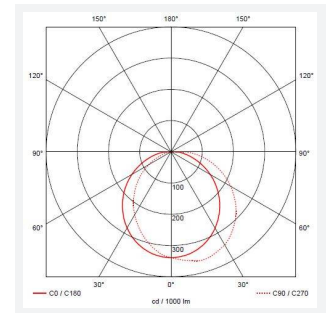

Lucca

Lucca CCT Multi Wattage Photocell Grey
Code: ALUCLED/G/PC

Category	Bulkheads
Application	Ancillary, Commercial, Education, Healthcare, Hospitality, Industrial, Outdoor, Retail
Specification	Performance

GENERAL INFORMATION	
Wattage	18W - 27W
Lumens Delivered	1300lm - 1900lm (4000K)
Lm/W	69lm/W - 71lm/W (4000K)
Beam Angle	105/110
CRI	80
CCT	3000/4000K
Input	220-240V
Operating Temp	-20°C - 40°C
SDCM	5
Product Weight without Packaging	1.98 kg

TECHNICAL INFORMATION	
Light Source	LED
Colour / Finish	Graphite
IP Rating	IP66
Class Protection	1
Internal / External	External
Surface / Recessed / Suspended	Wall
Lumen Depreciation	L70 60,000h
Warranty (Years)	5
CE Mark	Yes
Diameter	298 mm