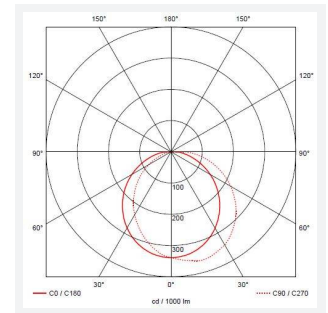

# Lucca

Lucca CCT Multi Wattage Photocell Grey  
Code: ALUCLED/G/PC

Category	Bulkheads
Application	Ancillary, Commercial, Education, Healthcare, Hospitality, Industrial, Outdoor, Retail
Specification	Performance

GENERAL INFORMATION	
Wattage	18W - 27W
Lumens Delivered	1300lm - 1900lm (4000K)
Lm/W	69lm/W - 71lm/W (4000K)
Beam Angle	105/110
CRI	80
CCT	3000/4000K
Input	220/240V
Operating Temp	-20°C - 40°C
SDCM	5
Product Weight without Packaging	1.98 kg

TECHNICAL INFORMATION	
Light Source	LED
Colour / Finish	Graphite
IP Rating	IP66
Class Protection	1
Internal / External	External
Surface / Recessed / Suspended	Wall
Lumen Depreciation	L70 60,000h
Warranty (Years)	5
CE Mark	Yes
Diameter	298 mm