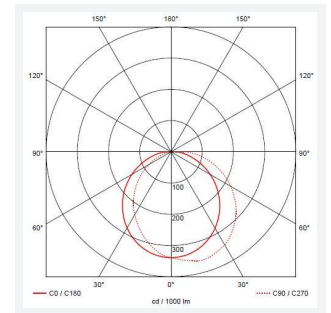

# Lucca

Lucca CCT Multi Wattage Emergency Grey  
Code: ALUCLED/G/M3

Category	Bulkheads
Application	Ancillary, Commercial, Education, Healthcare, Hospitality, Industrial, Outdoor, Retail
Specification	Performance

GENERAL INFORMATION	
Wattage	18W - 27W
Lumens Delivered	1300lm - 1900lm (4000K)
Lm/W	69lm/W - 71lm/W (4000K)
Beam Angle	105/110
CRI	80
CCT	3000/4000K
Input	220-240V
Operating Temp	0°C - 40°C
SDCM	5
Product Weight without Packaging	2.308 kg

TECHNICAL INFORMATION	
Light Source	LED
Colour / Finish	Graphite
IP Rating	IP66
Class Protection	1
Internal / External	External
Surface / Recessed / Suspended	Wall
Lumen Depreciation	L70 60,000h
Warranty (Years)	5
CE Mark	Yes
Diameter	298 mm