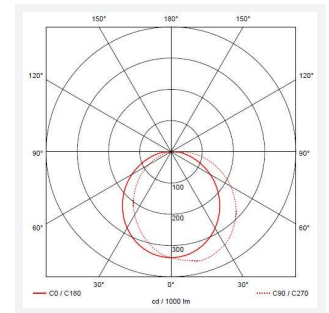

Lucca

Lucca CCT Multi Wattage Emergency Grey
Code: ALUCLED/G/M3

Category	Bulkheads
Application	Ancillary, Commercial, Education, Healthcare, Hospitality, Industrial, Outdoor, Retail
Specification	Performance

GENERAL INFORMATION	
Wattage	18W - 27W
Lumens Delivered	1300lm - 1900lm (4000K)
Lm/W	69lm/W - 71lm/W (4000K)
Beam Angle	105/110
CRI	80
CCT	3000/4000K
Input	220/240V
Operating Temp	0°C - 40°C
SDCM	5
Product Weight without Packaging	2.308 kg

TECHNICAL INFORMATION	
Light Source	LED
Colour / Finish	Graphite
IP Rating	IP66
Class Protection	1
Internal / External	External
Surface / Recessed / Suspended	Wall
Lumen Depreciation	L70 60,000h
Warranty (Years)	5
CE Mark	Yes
Diameter	298 mm